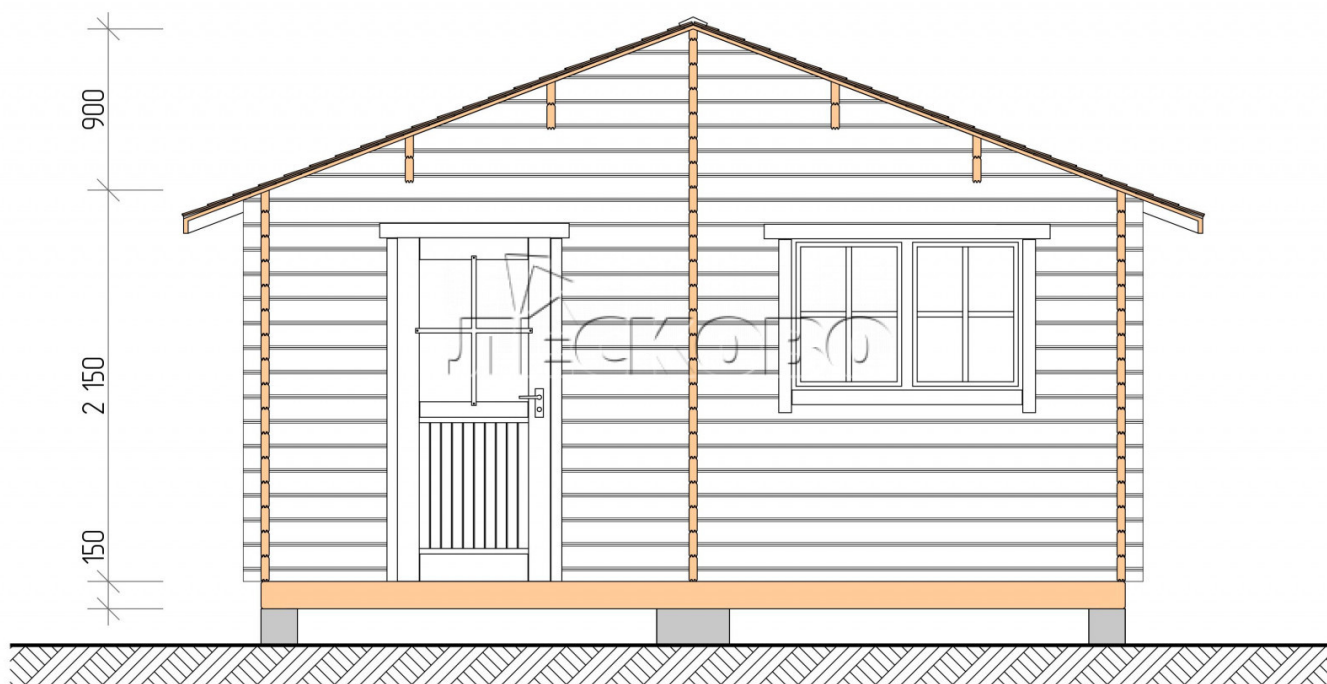

## Outdoor sauna "BL" series 5×5.5

Project Dimensions

5 × 5.5 / 24.5 m<sup>2</sup>

Full house set

**4,248 €**

# Разрез