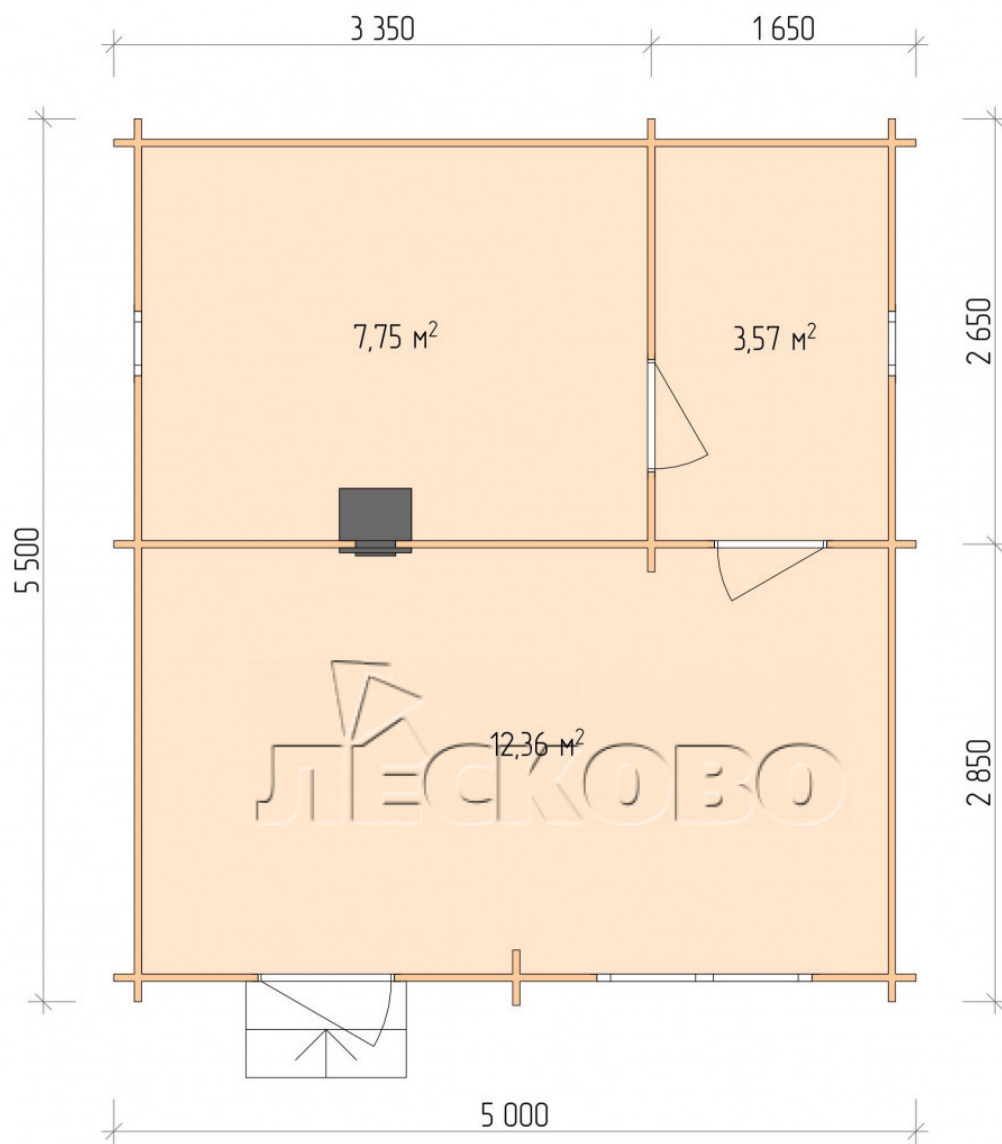

## Outdoor sauna "BL" series 5×5.5

Project Dimensions

5 × 5.5 / 24.5 m<sup>2</sup>

Full house set

**4,248 €**

# Разрез

## House Kit

- Wall kit: 44 × 145 mm mini-chamber drying chamber with bowls for the project. The material of the tree is spruce, pine (GOST 8486). Humidity 12-14%. The height of the walls is 2.16 m.;
- Logs, lower harness: board 45 × 145 mm chamber drying 10-12%;
- Floors: floorboard 35 mm., Chamber drying;
- Ceiling: imitation of a bar 20 × 135 mm, Chamber drying;
- Wooden windows, glass 4 mm, Single. Treatment with a colorless antiseptic. Hardware;

0.40×0.38 м.2 шт. 1.34×0.91 м.1 шт.

- Wooden doors;

0.84×1.885 м.  
bath.2 шт.

0.84×1.885 м.  
glass.1 шт.

7. Platbands: dry planed board 20 × 100 mm;

8. Roof: shingles;

9. Skirting board 35 mm.

+7 (927) 738-08-11