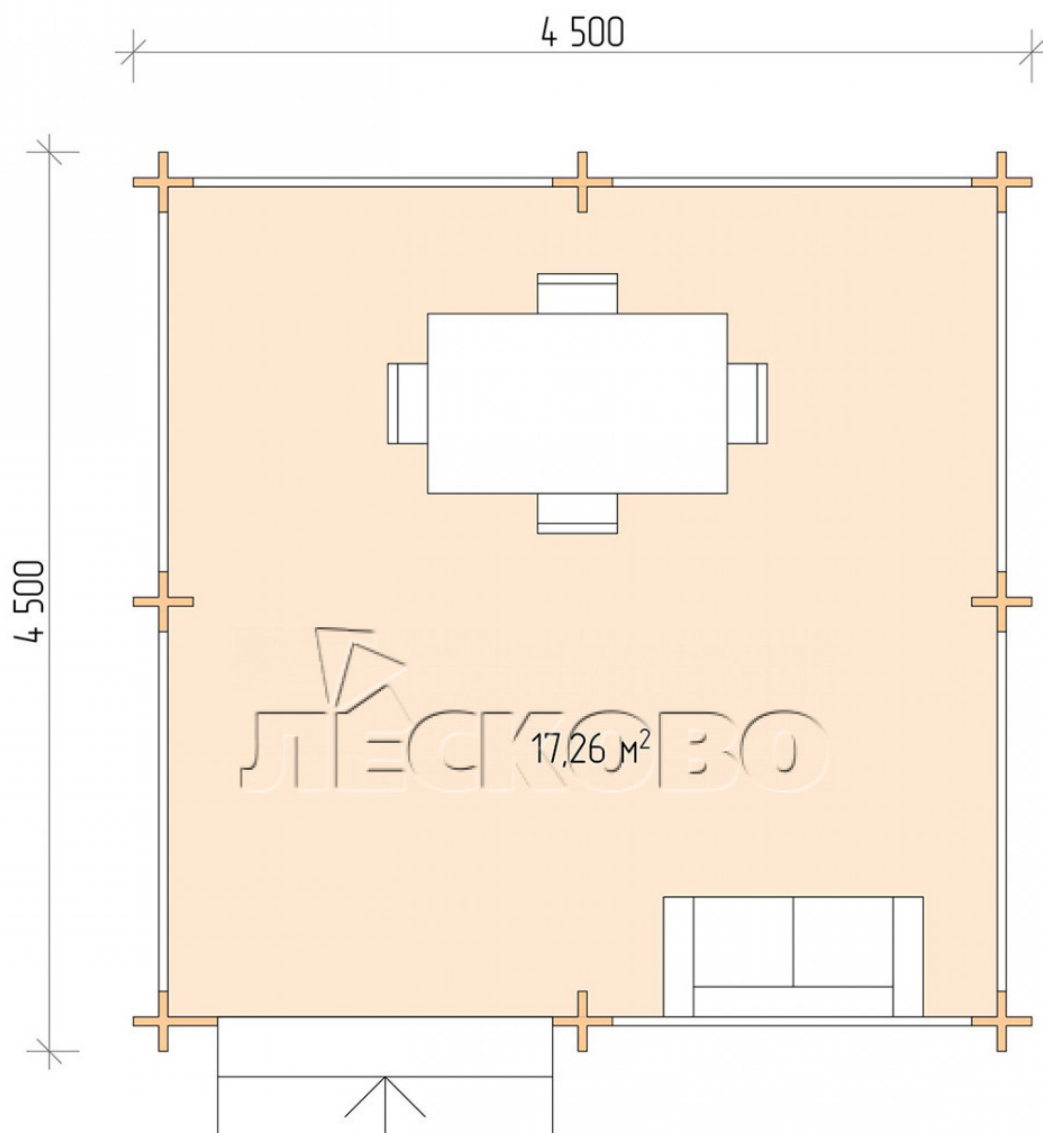

Gazebo "BS" series 4.5×4.5

Project Dimensions

4.5 × 4.5 / 17.7 m²

Full house set

2,253 €

Timber

45 MM

65 MM
+ 495 €

Project planning

4 500

4 500

17,26
M²

Разрез

House Kit

- Wall kit: mini-chamber drying chamber 44 × 145 mm with bowls for the project. The material of the tree is spruce, pine (GOST 8486). Humidity 12-14%. The height of the walls is 2.16 m;
- Logs, lower harness: board 45 × 145 mm chamber drying 10-12%;
- Floors: floorboard 35 mm, chamber drying;
- Ceiling: imitation of a bar 20 × 135 mm, chamber drying;
- Platbands: dry planed board 20 × 100 mm;
- Roof: shingles;

- Skirting board 35 mm.

+7 (927) 738-08-11

г. Самара, ул. Дачная, д. 28, оф. 7