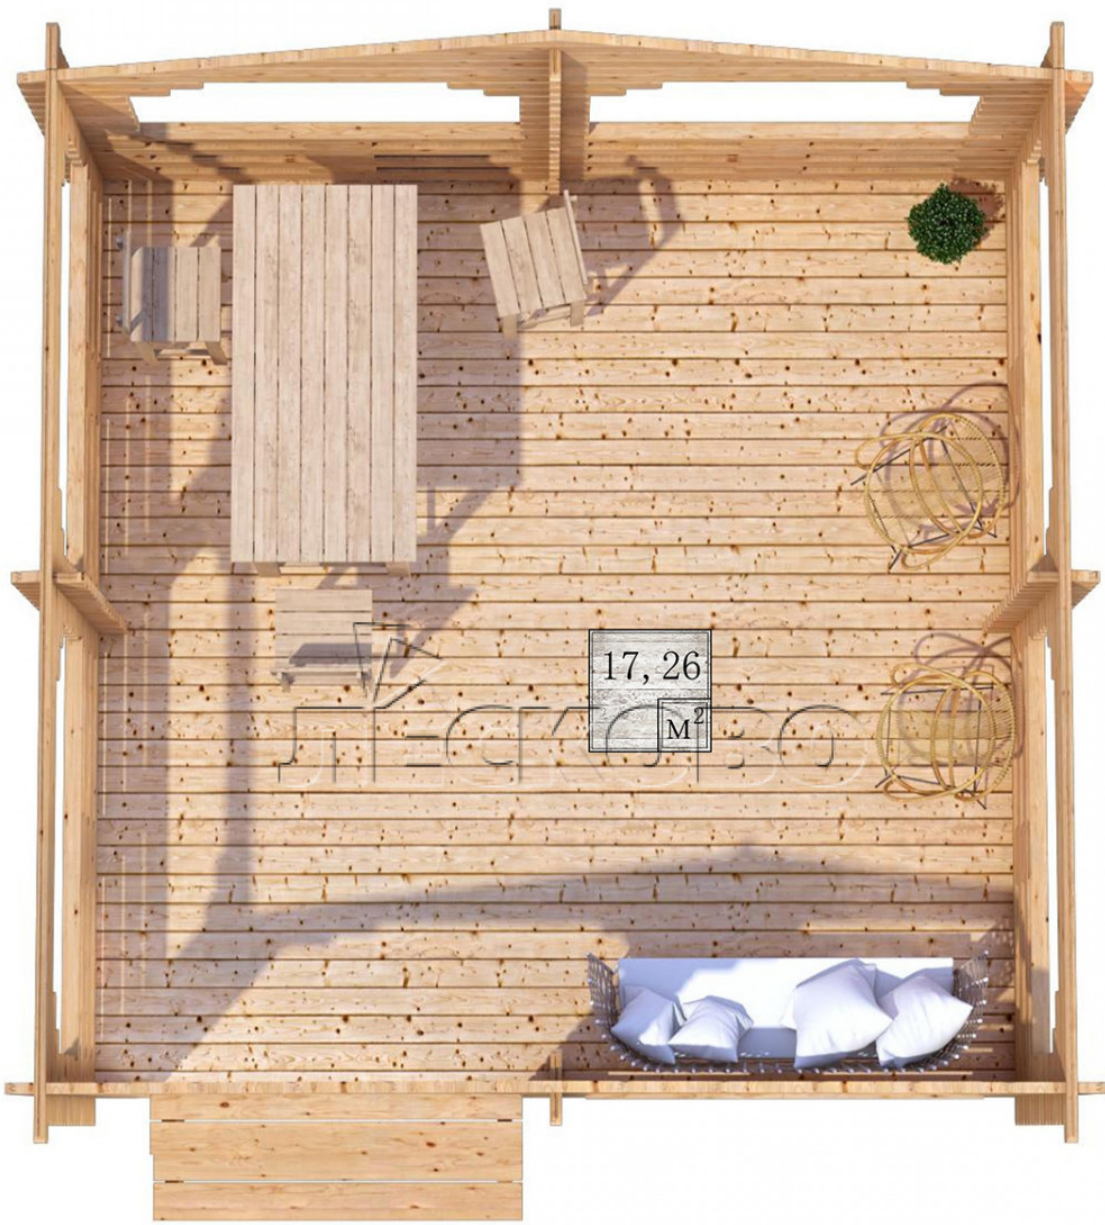

Gazebo "BS" series 4.5×4.5

Project Dimensions

4.5 × 4.5 / 17.7 m²

Full house set

2,253 €

Timber

45 MM

65 MM
+ 495 €

Project planning

4 500

4 500

17,26
M²

Разрез

House Kit

- Wall kit: mini-chamber drying chamber 44 × 145 mm with bowls for the project. The material of the tree is spruce, pine (GOST 8486). Humidity 12-14%. The height of the walls is 2.16 m;
- Logs, lower harness: board 45 × 145 mm chamber drying 10-12%;
- Floors: floorboard 35 mm, chamber drying;
- Ceiling: imitation of a bar 20 × 135 mm, chamber drying;
- Platbands: dry planed board 20 × 100 mm;
- Roof: shingles;