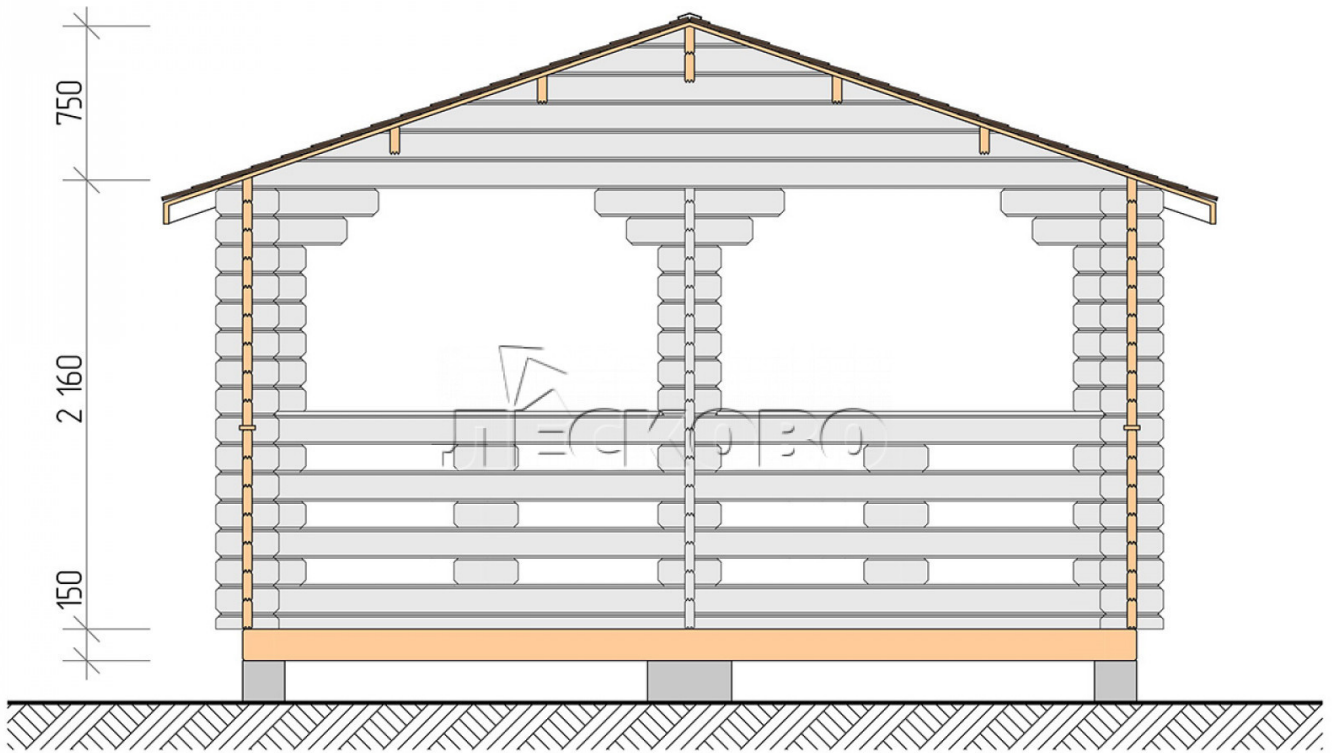

Gazebo "BS" series 4.5×4.5

Project Dimensions

4.5 × 4.5 / 17.7 m²

Full house set

2,253 €

Timber

45 MM

65 MM
+ 495 €

Project planning

4 500

4 500

17,26
M²

Разрез

House Kit

- Wall kit: mini-chamber drying chamber 44 × 145 mm with bowls for the project. The material of the tree is spruce, pine (GOST 8486). Humidity 12-14%. The height of the walls is 2.16 m;
- Logs, lower harness: board 45 × 145 mm chamber drying 10-12%;
- Floors: floorboard 35 mm, chamber drying;
- Ceiling: imitation of a bar 20 × 135 mm, chamber drying;
- Platbands: dry planed board 20 × 100 mm;
- Roof: shingles;