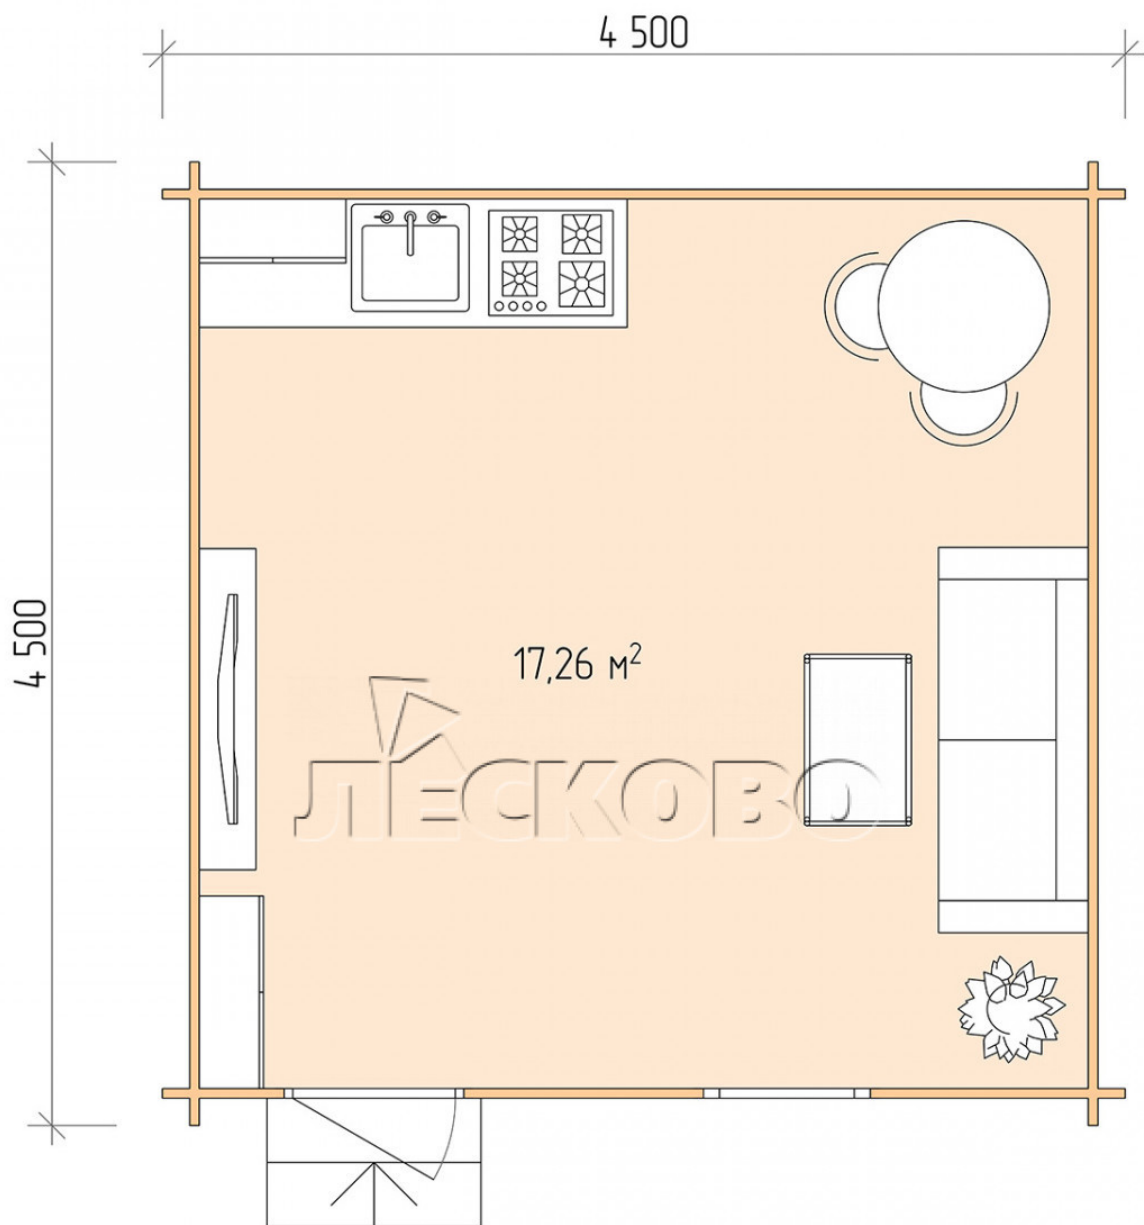

+7 (927) 738-08-11

г. Самара, ул. Дачная, д. 28, оф. 7