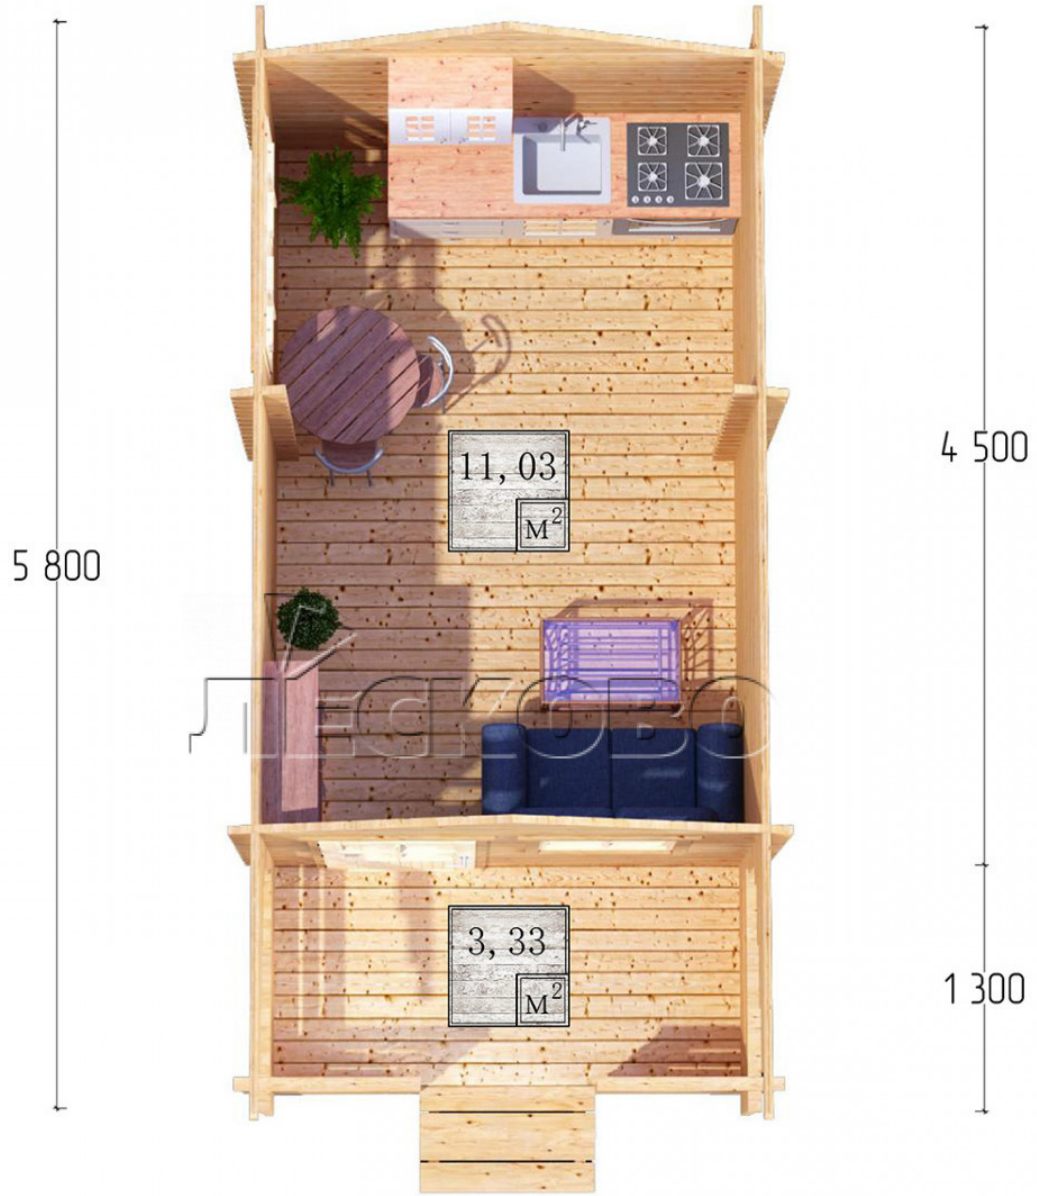

3 000

5 800

11,03
M²

4 500

3,33
M²

1 300