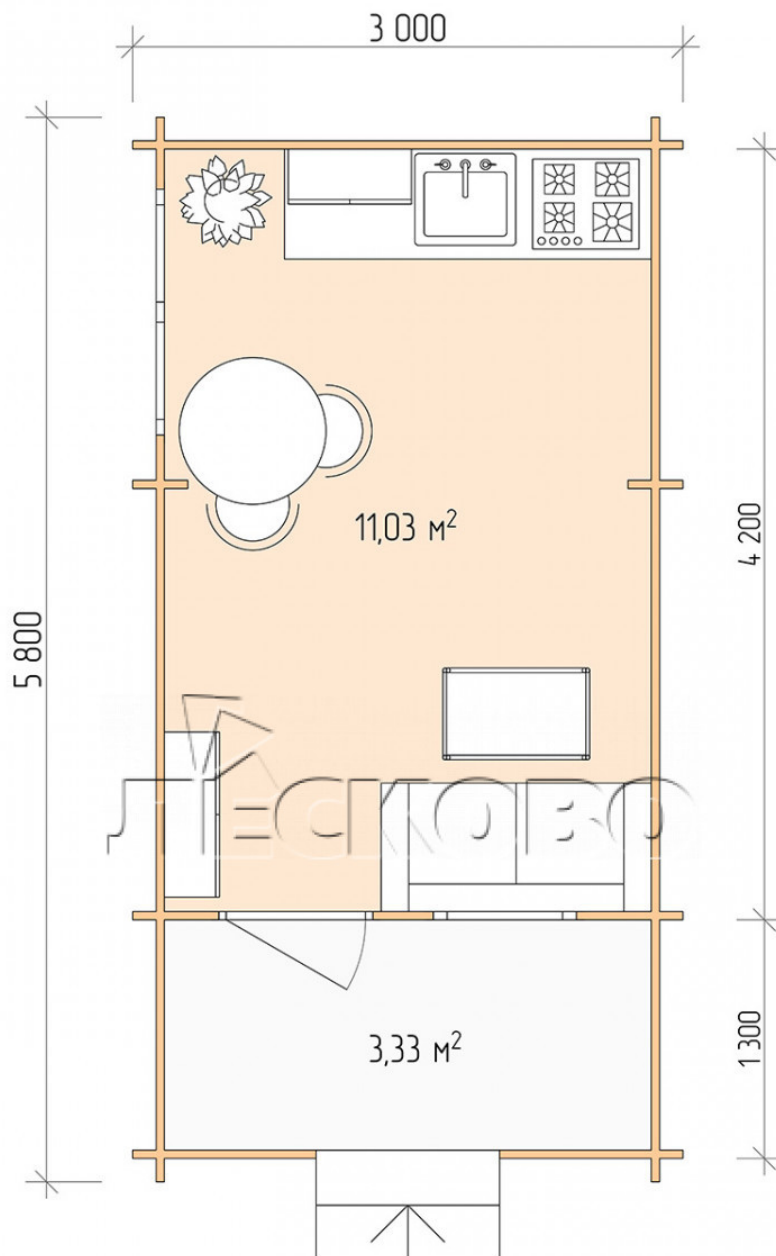

## Log Cabin "DSK" series 3×4.5

Project Dimensions

3 × 4.5 / 14.9 m<sup>2</sup>

Full house set

**2,493 €**

# Разрез

## House Kit

- Wall kit: 44 × 145mm mini-chamber drying chamber with bowls for the project. The material of the tree is spruce, pine (GOST 8486). Humidity 12-14%. The height of the walls is 2.16 m;
- Logs, lower harness: board 45 × 145 mm chamber drying 10-12%;
- Floors: floorboard 35 mm, Chamber drying;
- Ceiling: imitation of a bar 20 × 135 mm, Chamber drying;
- Wooden windows, glass 4 mm, Single. Treatment with a colorless antiseptic. Hardware;

0.87×0.78 м.1 шт.

1.34×0.91 м.1 шт.

- Wooden doors;

0.84×1.885 м.

glass.1 шт.

7. Platbands: dry planed board 20 × 100 mm;

8. Roof: shingles.

9. Skirting board 35 mm.