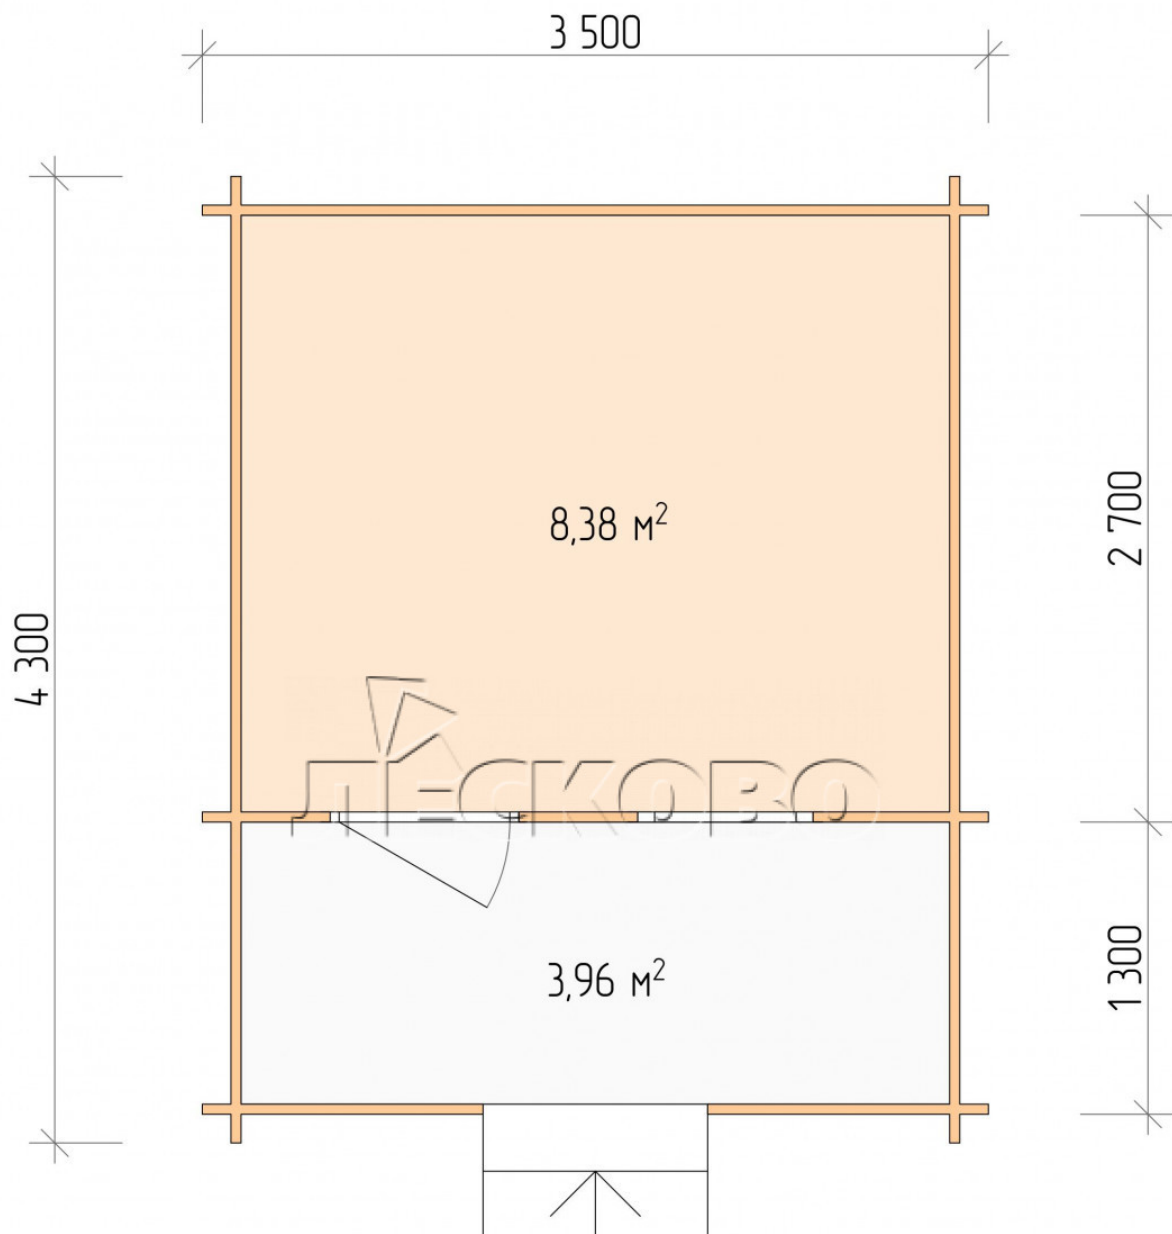

## Log Cabin "DSK" series 3.5×3

Project Dimensions

3.5 × 3 / 12.8 m<sup>2</sup>

Full house set

**2,199 €**

# Разрез

## House Kit

- Wall kit: 44 × 145mm mini-chamber drying chamber with bowls for the project. The material of the tree is spruce, pine (GOST 8486). Humidity 12-14%. The height of the walls is 2.16 m;
- Logs, lower harness: board 45 × 145 mm chamber drying 10-12%;
- Floors: floorboard 35 mm, Chamber drying;
- Ceiling: imitation of a bar 20 × 135 mm, Chamber drying;
- Wooden windows, glass 4 mm, Single. Treatment with a colorless antiseptic. Hardware;

0.87×0.78 м.1 шт.

- Wooden doors;

0.84×1.885 м.

glass.1 шт.

7. Platbands: dry planed board 20 × 100 mm;

8. Roof: shingles.

9. Skirting board 35 mm.

+7 (927) 738-08-11