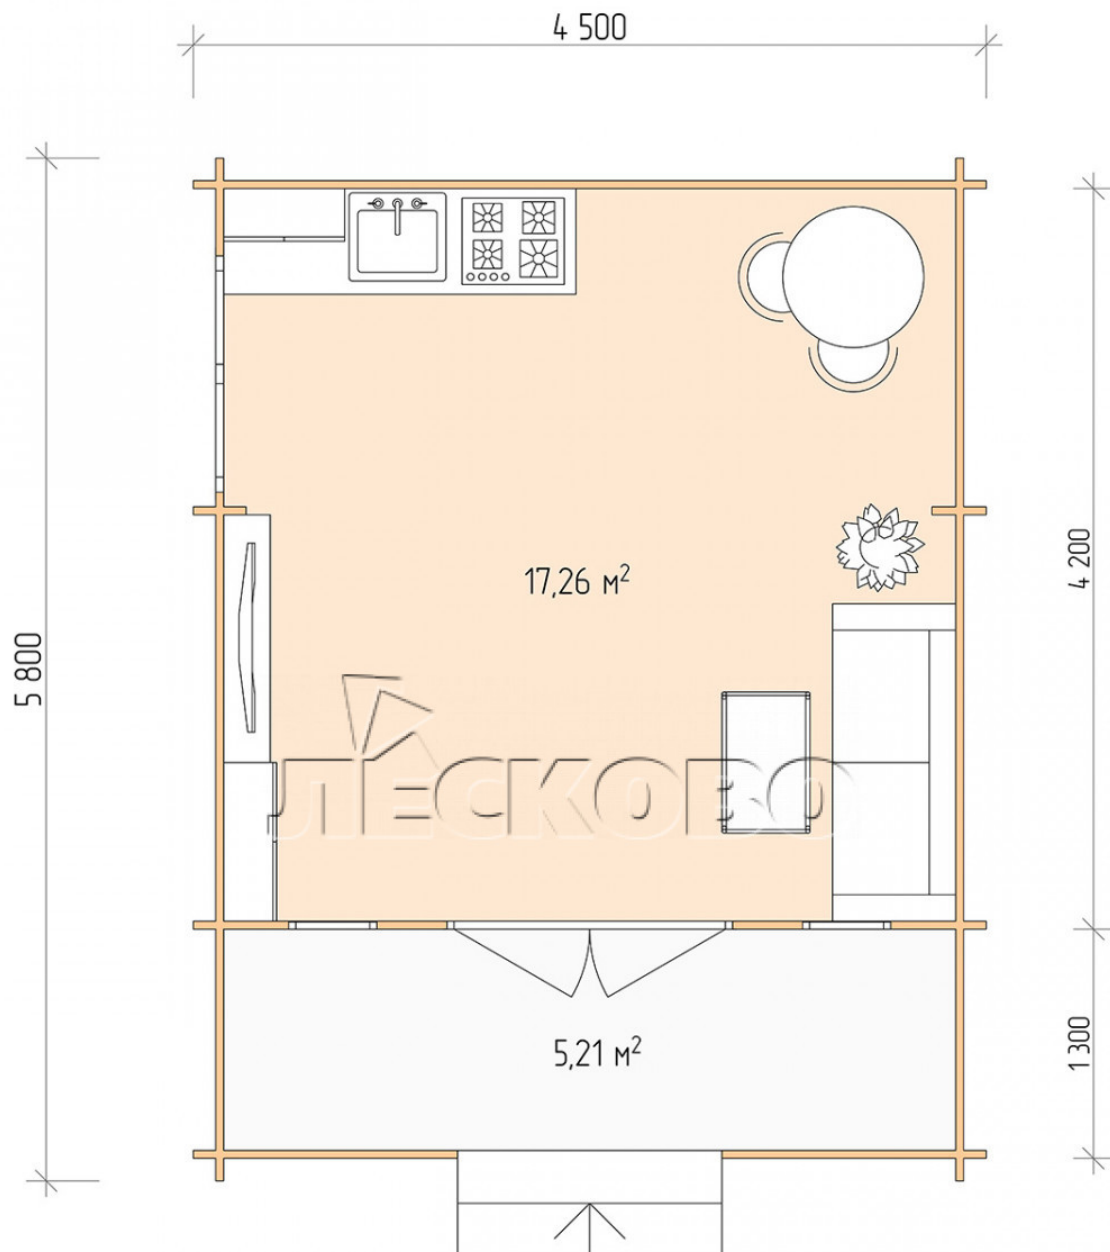

## Log Cabin "DSK" series 4.5×4.5

Project Dimensions

4.5 × 4.5 / 23.1 m<sup>2</sup>

Full house set

**3,535 €**

# Разрез

## House Kit

- Wall kit: 44 × 145mm mini-chamber drying chamber with bowls for the project. The material of the tree is spruce, pine (GOST 8486). Humidity 12-14%. The height of the walls is 2.16 m;
- Logs, lower harness: board 45 × 145 mm chamber drying 10-12%;
- Floors: floorboard 35 mm, Chamber drying;
- Ceiling: imitation of a bar 20 × 135 mm, Chamber drying;
- Wooden windows, glass 4 mm, Single. Treatment with a colorless antiseptic. Hardware;

0.42×1.885 м.2 шт.

1.34×0.91 м.1 шт.

- Wooden doors;

1.62×1.885 м.1 шт.

7. Platbands: dry planed board 20 × 100 mm;

8. Roof: shingles.

9. Skirting board 35 mm.

+7 (927) 738-08-11