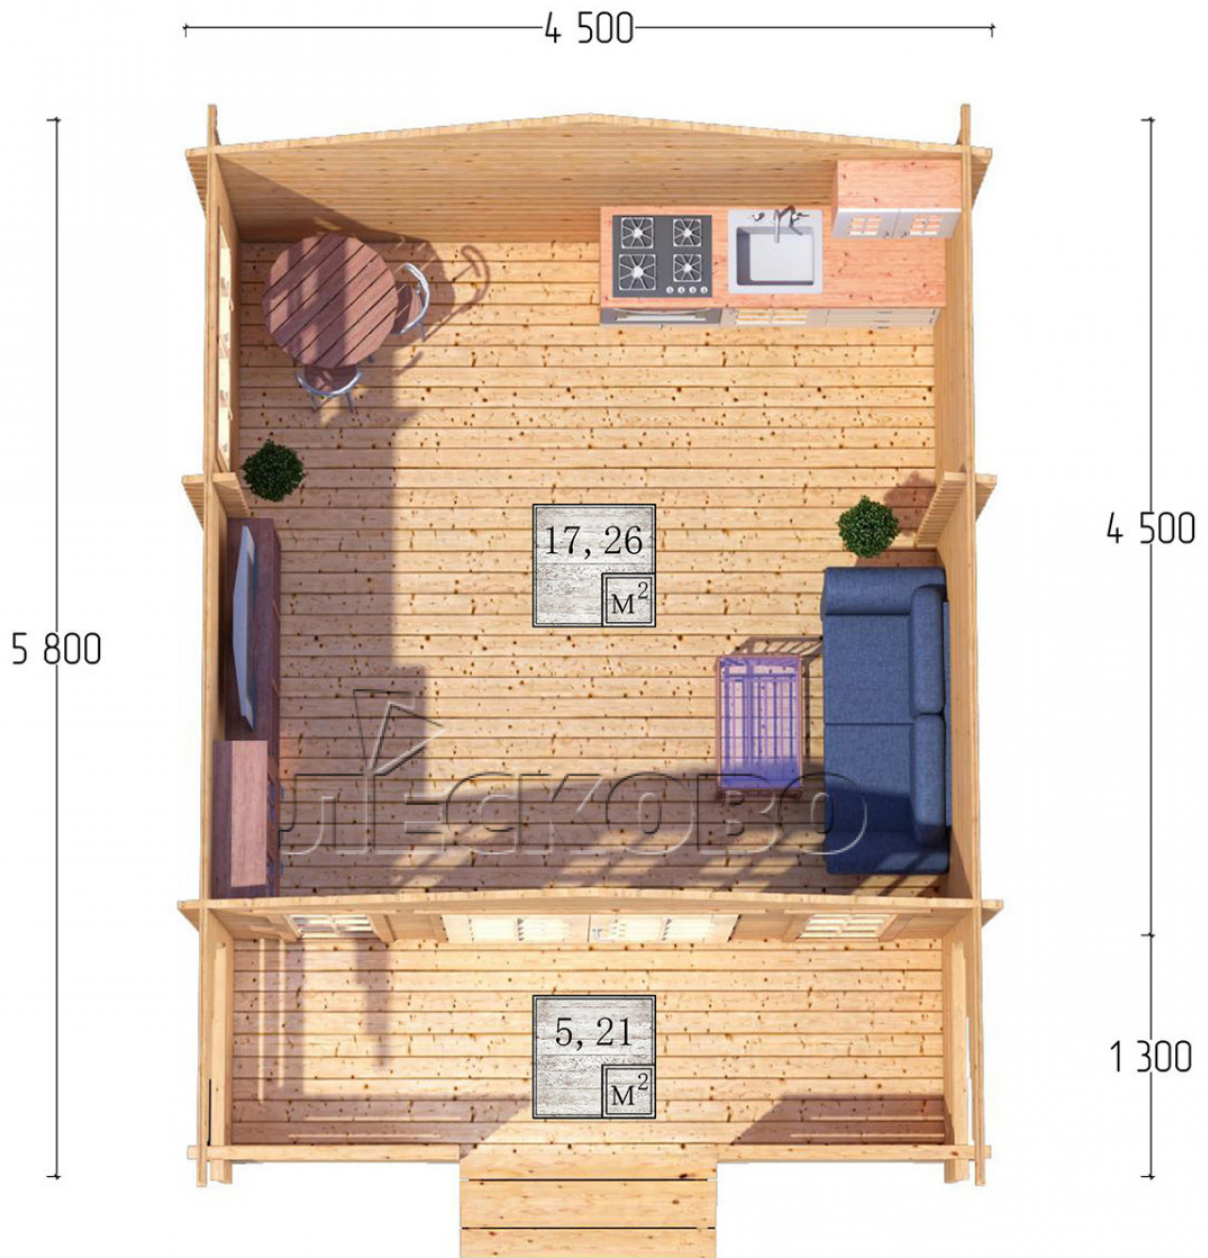

4 500

5 800

4 500

1 300

17,26
M²

5,21
M²

Дизайн 3D