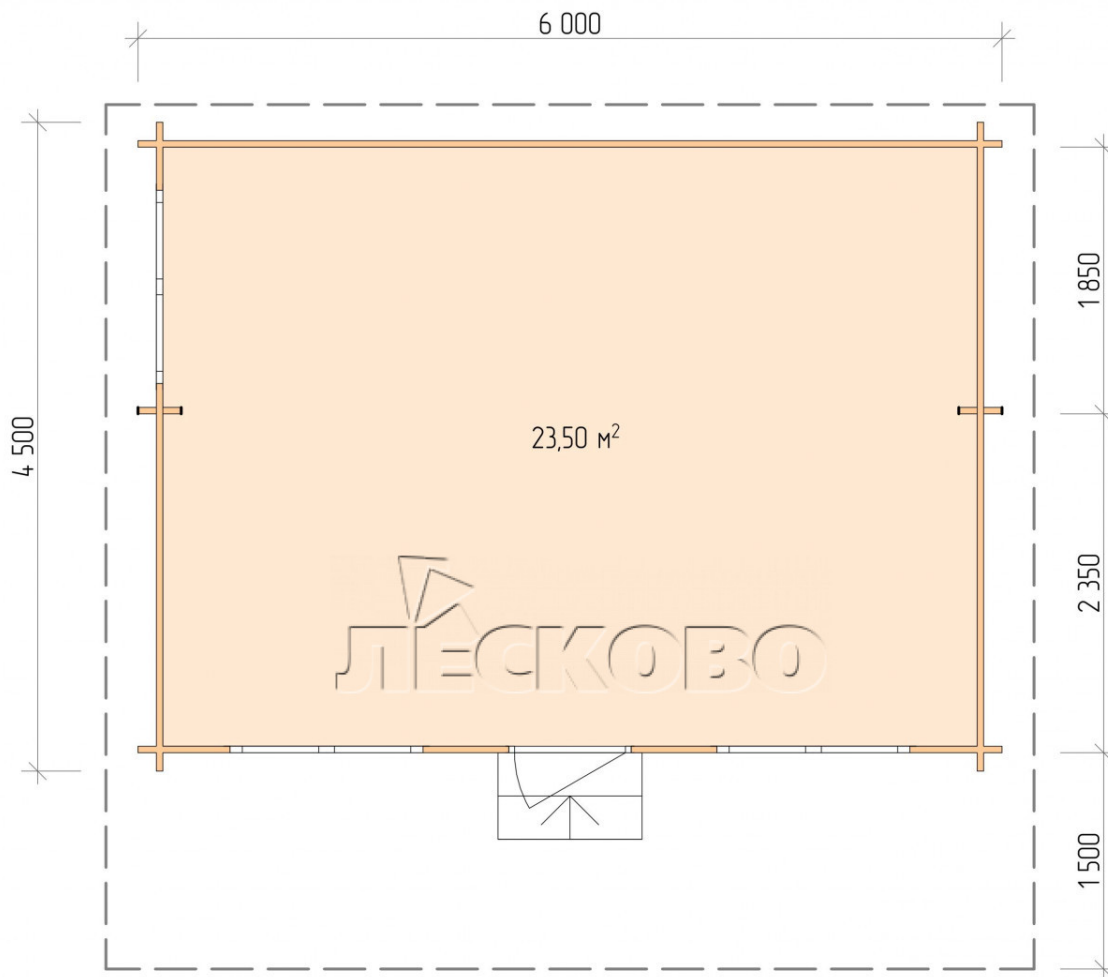

## Log Cabin "DSN" series 6×4.5

Project Dimensions

6 × 4.5 / 24 m<sup>2</sup>

Full house set

**4,116 €**

## House Kit

- Wall kit: 44 × 145mm mini-chamber drying chamber with bowls for the project. The material of the tree is spruce, pine (GOST 8486). Humidity 12-14%. The height of the walls is 2.16 m;
- Logs, lower harness: board 45 × 145 mm chamber drying 10-12%;
- Floors: floorboard 35 mm, Chamber drying;
- Ceiling: imitation of a bar 20 × 135 mm, Chamber drying;
- Wooden windows, glass 4 mm, Single. Treatment with a colorless antiseptic. Hardware;

1.34×0.91 м.2 шт.

- Wooden doors;

0.84×1.885 м.

glass.1 шт.

7. Platbands: dry planed board 20 × 100 mm;

8. Roof: shingles.

9. Skirting board 35 mm.

+7 (927) 738-08-11