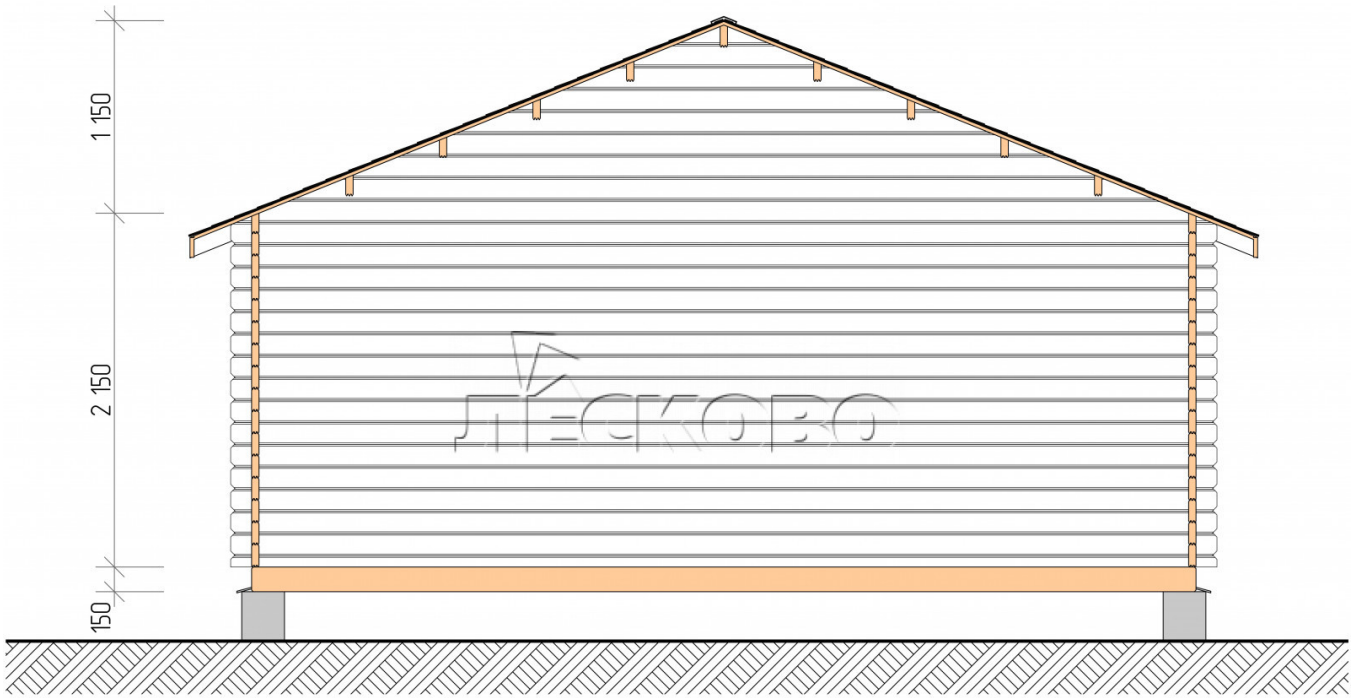

## Log Cabin "DSN" series 6×4.5

Project Dimensions

6 × 4.5 / 24 m<sup>2</sup>

Full house set

**4,116 €**

# Разрез