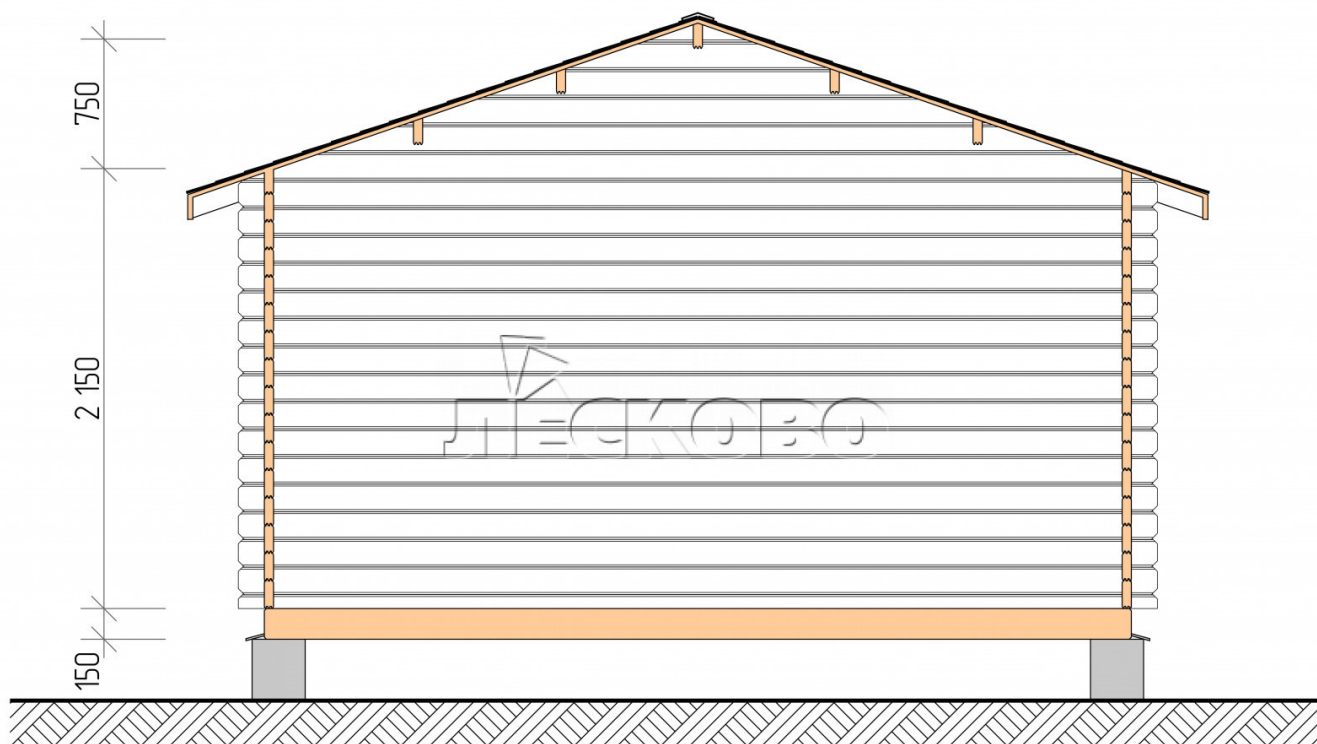

Log Cabin "DSV" series 4.5×3

Project Dimensions

4.5 × 3 / 21.9 m²

Full house set

3,577 €

Timber

45 MM

65 MM
+ 764 €

Project planning

4 500

3 000

11,03
M²

10,2
M²

Разрез

House Kit

- Wall kit: 44 × 145mm mini-chamber drying chamber with bowls for the project. The material of the tree is spruce, pine (GOST 8486). Humidity 12-14%. The height of the walls is 2.16 m;
- Logs, lower harness: board 45 × 145 mm chamber drying 10-12%;
- Floors: floorboard 35 mm, Chamber drying;
- Ceiling: imitation of a bar 20 × 135 mm, Chamber drying;

- Wooden windows, glass 4 mm, Single. Treatment with a colorless antiseptic. Hardware;

0.42×1.885 м.2 шт.

- Wooden doors;

1.62×1.885 м.1 шт.

7. Platbands: dry planed board 20 × 100 mm;

8. Roof: shingles.

9. Skirting board 35 mm.