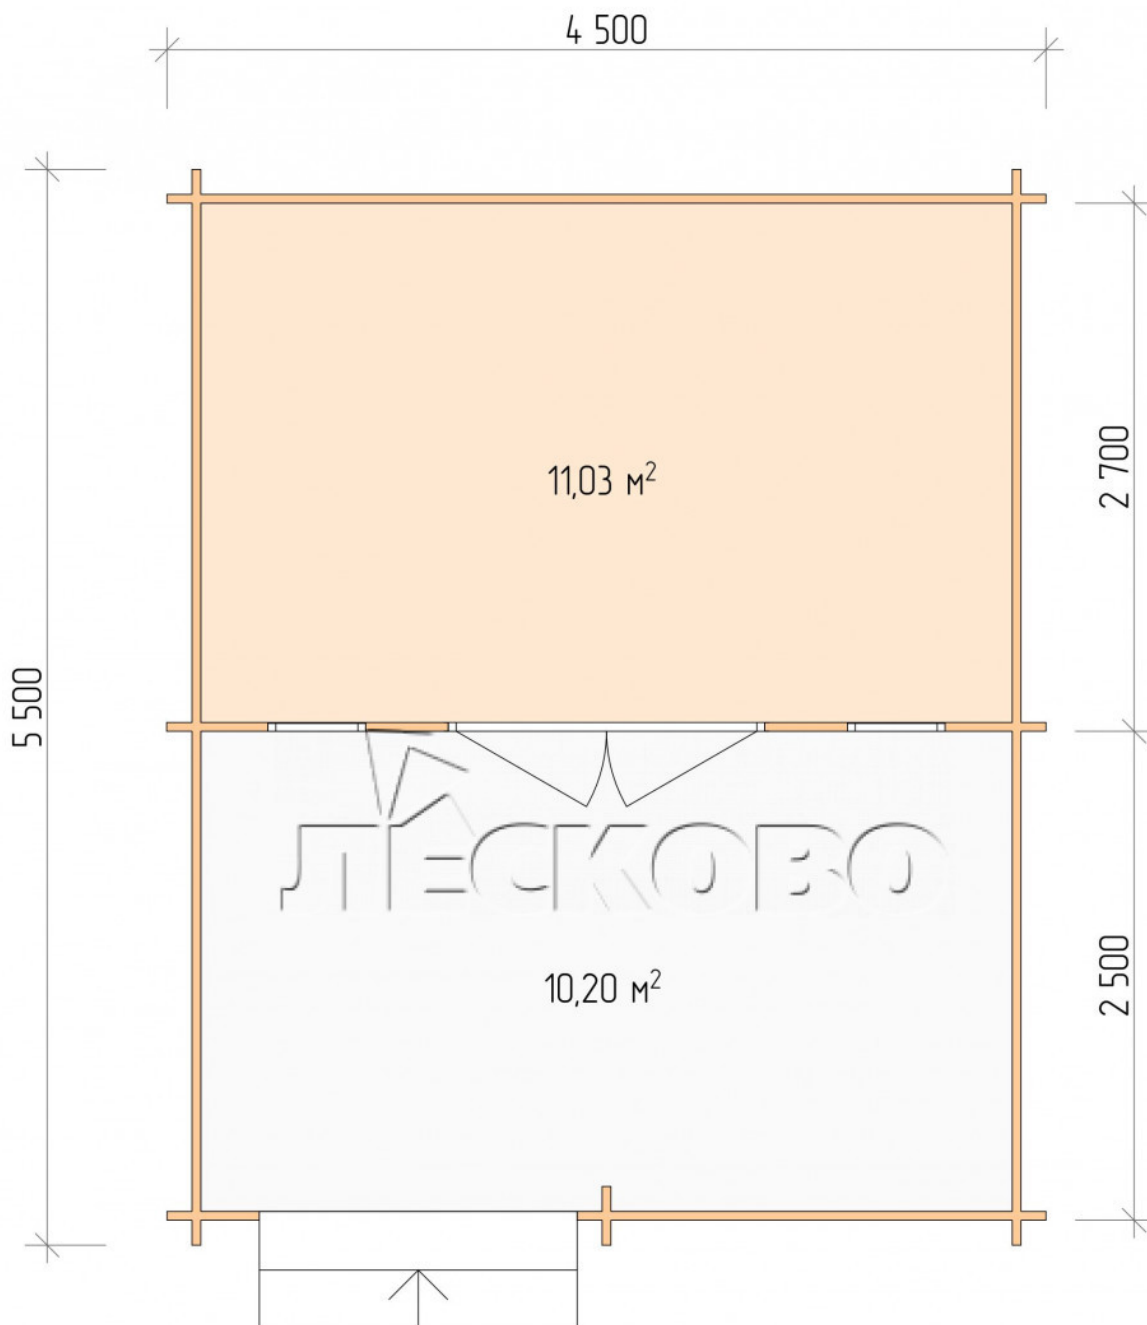

Log Cabin "DSV" series 4.5×3

Project Dimensions

4.5 × 3 / 21.9 m²

Full house set

3,577 €

Timber

45 MM

65 MM
+ 764 €

Project planning

4 500

3 000

11,03
M²

10,2
M²

Разрез

House Kit

- Wall kit: 44 × 145mm mini-chamber drying chamber with bowls for the project. The material of the tree is spruce, pine (GOST 8486). Humidity 12-14%. The height of the walls is 2.16 m;
- Logs, lower harness: board 45 × 145 mm chamber drying 10-12%;
- Floors: floorboard 35 mm, Chamber drying;
- Ceiling: imitation of a bar 20 × 135 mm, Chamber drying;

- Wooden windows, glass 4 mm, Single. Treatment with a colorless antiseptic. Hardware;

0.42×1.885 м.2 шт.

- Wooden doors;

1.62×1.885 м.1 шт.

7. Platbands: dry planed board 20 × 100 mm;

8. Roof: shingles.

9. Skirting board 35 mm.