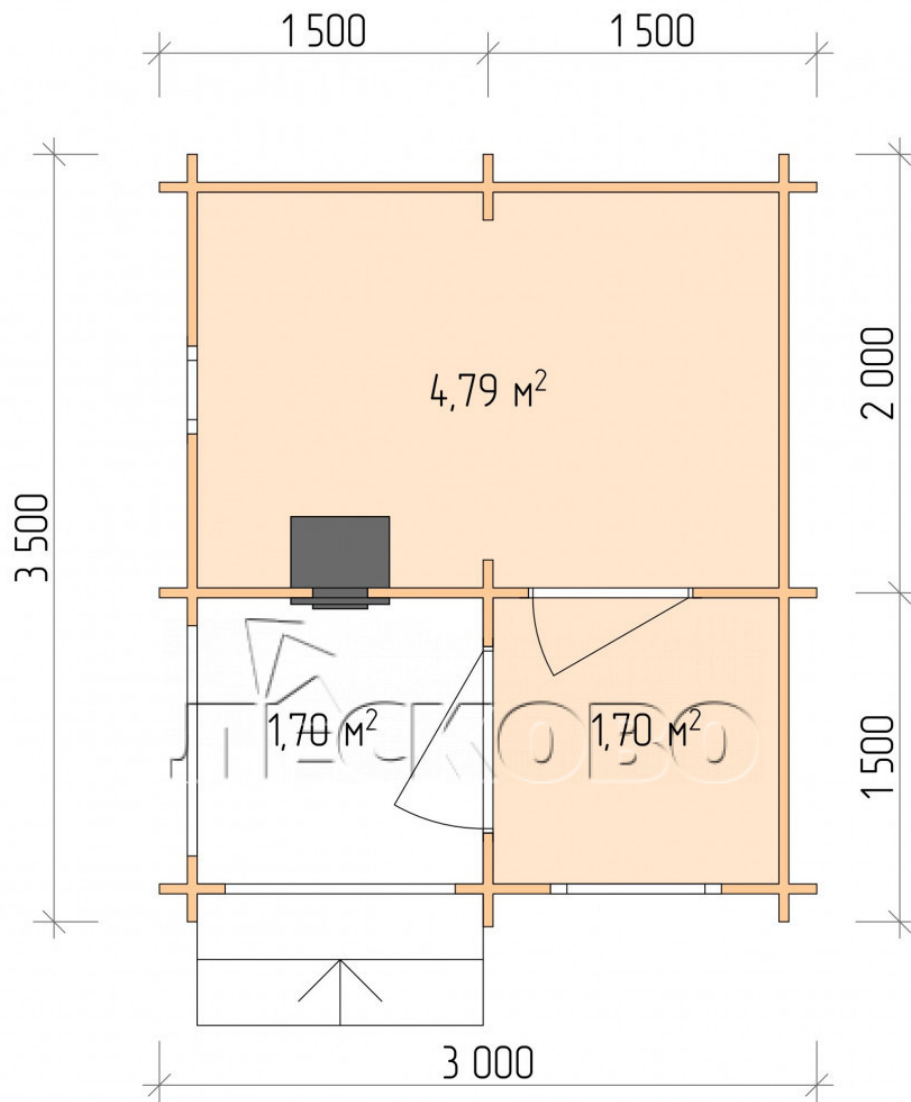

Баня "БК" 3×3.5

Project Dimensions

3 × 3.5 / 8.7 m²

Full house set

2,329 €

Timber

45 mm

65 mm
+ 608 €

Project planning

3 000

3 500

Разрез

House Kit

- Wall kit: 44 × 145 mm mini-chamber drying chamber with bowls for the project. The material of the tree is spruce, pine (GOST 8486). Humidity 12-14%. The height of the walls is 2.16 m.;
- Logs, lower harness: board 45 × 145 mm chamber drying 10-12%;
- Floors: floorboard 35 mm., Chamber drying;
- Ceiling: imitation of a bar 20 × 135 mm, Chamber drying;
- Wooden windows, glass 4 mm, Single. Treatment with a colorless antiseptic. Hardware;

0.40×0.38 м.1 шт.

0.87×0.78 м.1 шт.

- Wooden doors;

0.84×1.885 м.

bath.1 шт.

0.84×1.885 м.

glass.1 шт.

7. Platbands: dry planed board 20 × 100 mm;