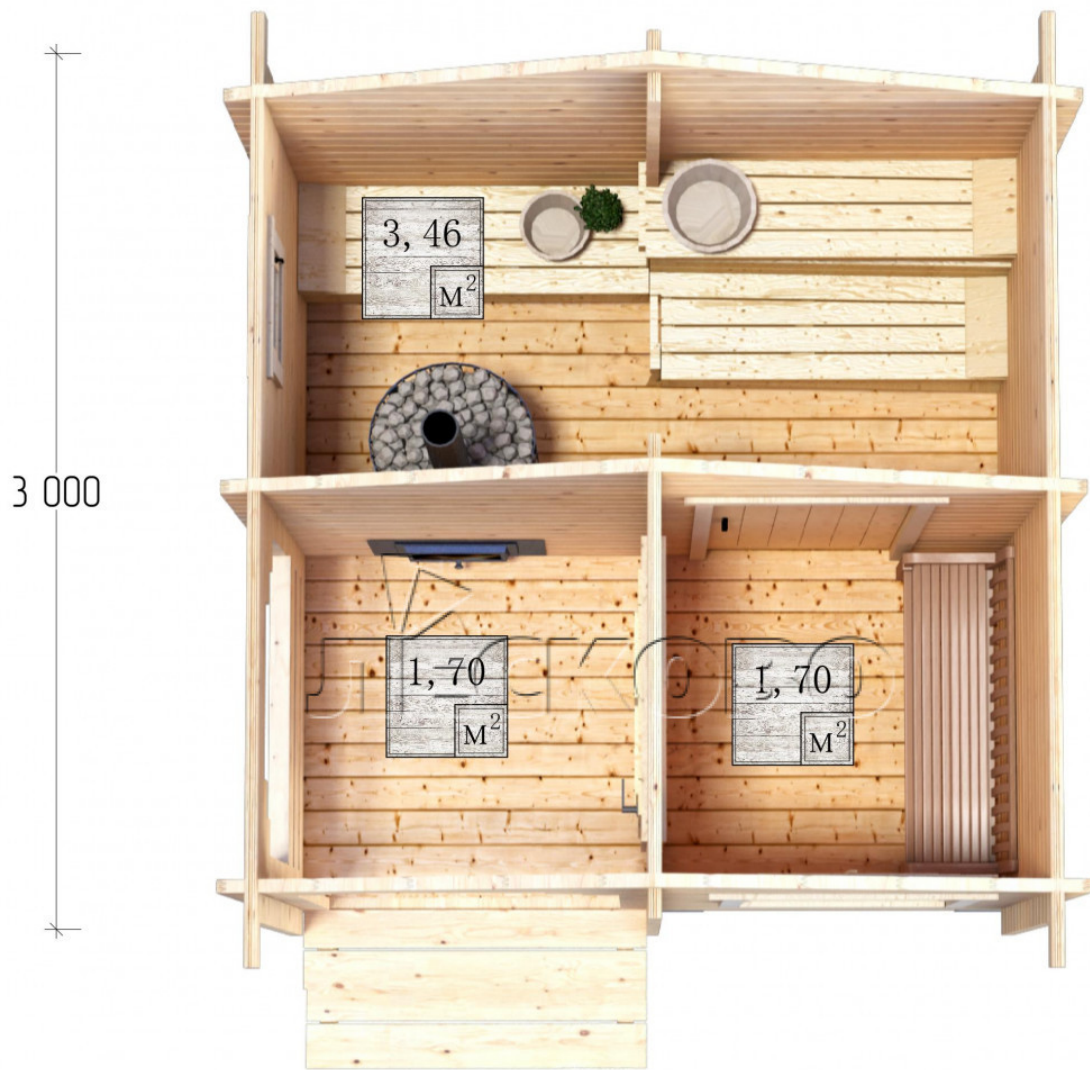

Outdoor sauna "BK" series 3×3

Project Dimensions

3 × 3 / 7.3 m²

Full house set

2,156 €

Timber

45 mm

65 mm
+ 556 €

Project planning

3 000

Разрез

House Kit

- Wall kit: 44 × 145 mm mini-chamber drying chamber with bowls for the project. The material of the tree is spruce, pine (GOST 8486). Humidity 12-14%. The height of the walls is 2.16 m.;
- Logs, lower harness: board 45 × 145 mm chamber drying 10-12%;
- Floors: floorboard 35 mm., Chamber drying;
- Ceiling: imitation of a bar 20 × 135 mm, Chamber drying;
- Wooden windows, glass 4 mm, Single. Treatment with a colorless antiseptic. Hardware;

0.40×0.38 м.1 шт.

0.87×0.78 м.1 шт.

- Wooden doors;

0.84×1.885 м.

bath.1 шт.

0.84×1.885 м.

glass.1 шт.

7. Platbands: dry planed board 20 × 100 mm;