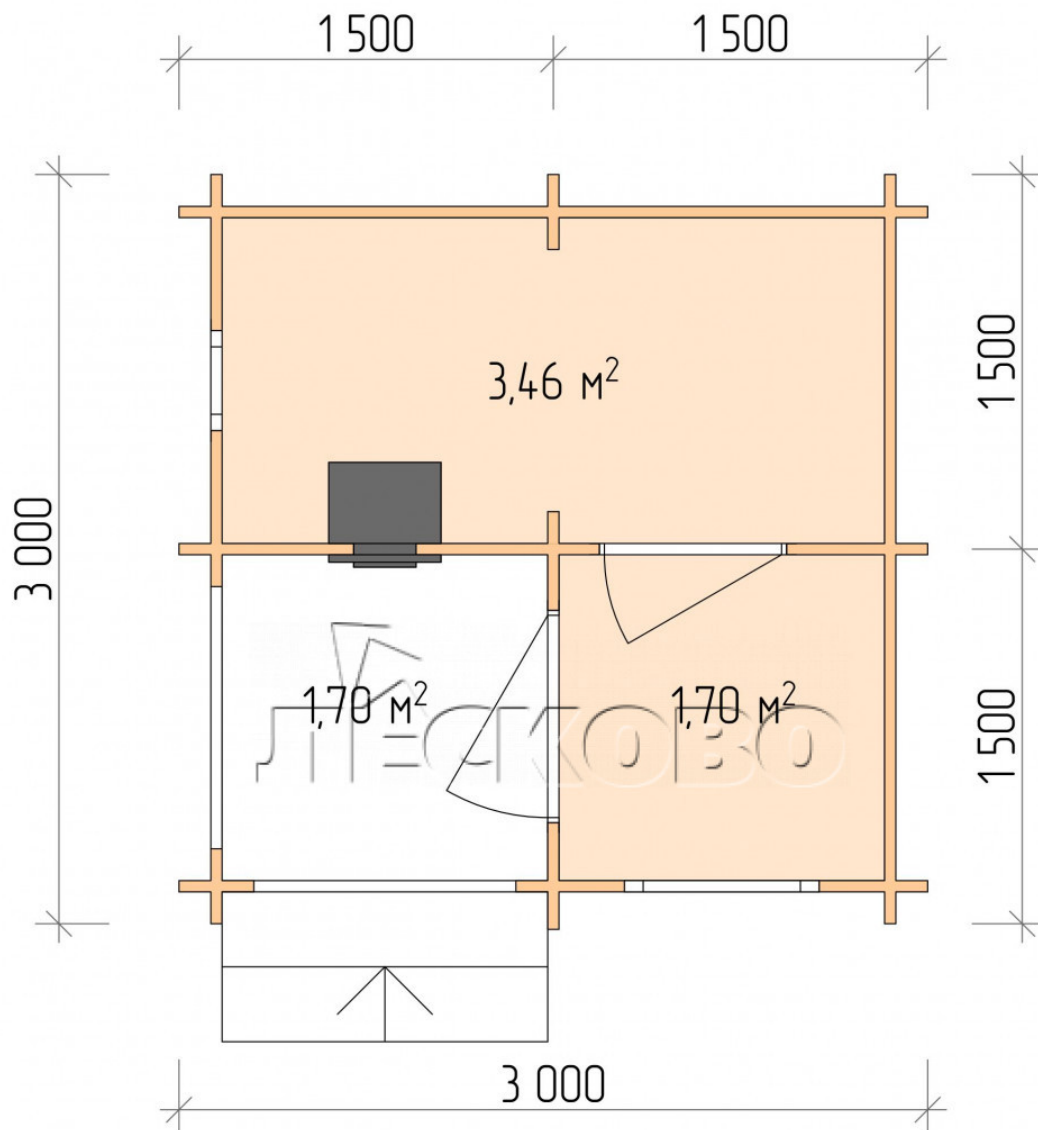

Outdoor sauna "BK" series 3×3

Project Dimensions

3 × 3 / 7.3 m²

Full house set

2,156 €

Timber

45 mm

65 mm
+ 556 €

Project planning

3 000

Разрез

House Kit

- Wall kit: 44 × 145 mm mini-chamber drying chamber with bowls for the project. The material of the tree is spruce, pine (GOST 8486). Humidity 12-14%. The height of the walls is 2.16 m.;
- Logs, lower harness: board 45 × 145 mm chamber drying 10-12%;
- Floors: floorboard 35 mm., Chamber drying;
- Ceiling: imitation of a bar 20 × 135 mm, Chamber drying;
- Wooden windows, glass 4 mm, Single. Treatment with a colorless antiseptic. Hardware;

0.40×0.38 м.1 шт.

0.87×0.78 м.1 шт.

- Wooden doors;

0.84×1.885 м.

bath.1 шт.

0.84×1.885 м.

glass.1 шт.

7. Platbands: dry planed board 20 × 100 mm;