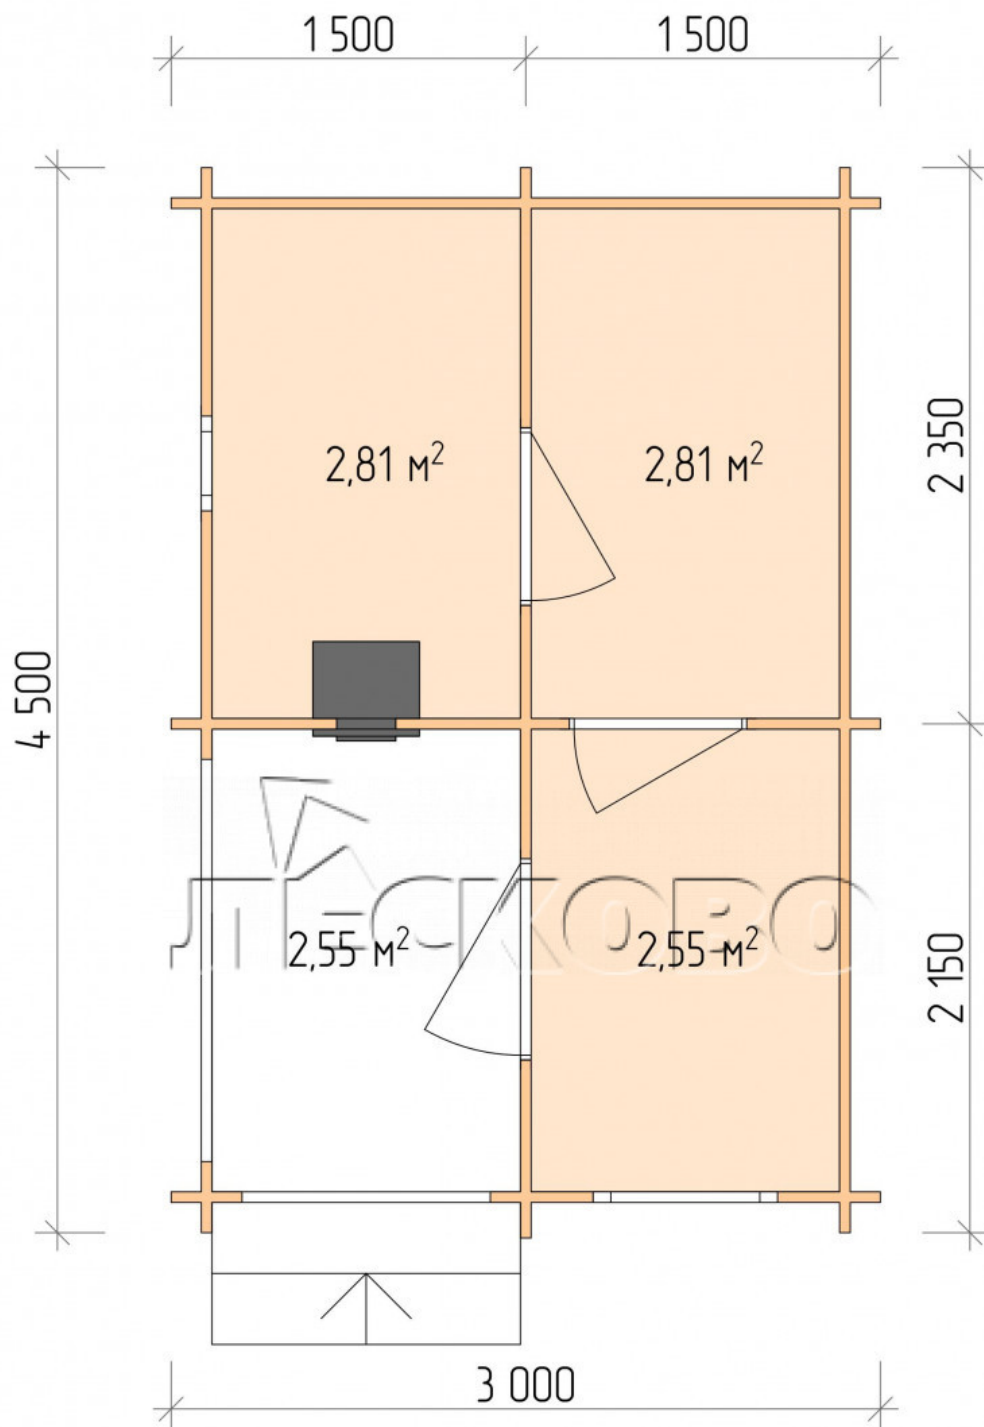

## Outdoor sauna "BK" series 3×4.5

Project Dimensions

3 × 4.5 / 11.4 m<sup>2</sup>

Full house set

**2,821 €**

### Timber

45 MM

65 MM  
+ 683 €

# Разрез

## House Kit

- Wall kit: 44 × 145 mm mini-chamber drying chamber with bowls for the project. The material of the tree is spruce, pine (GOST 8486). Humidity 12-14%. The height of the walls is 2.16 m.;
- Logs, lower harness: board 45 × 145 mm chamber drying 10-12%;
- Floors: floorboard 35 mm., Chamber drying;
- Ceiling: imitation of a bar 20 × 135 mm, Chamber drying;