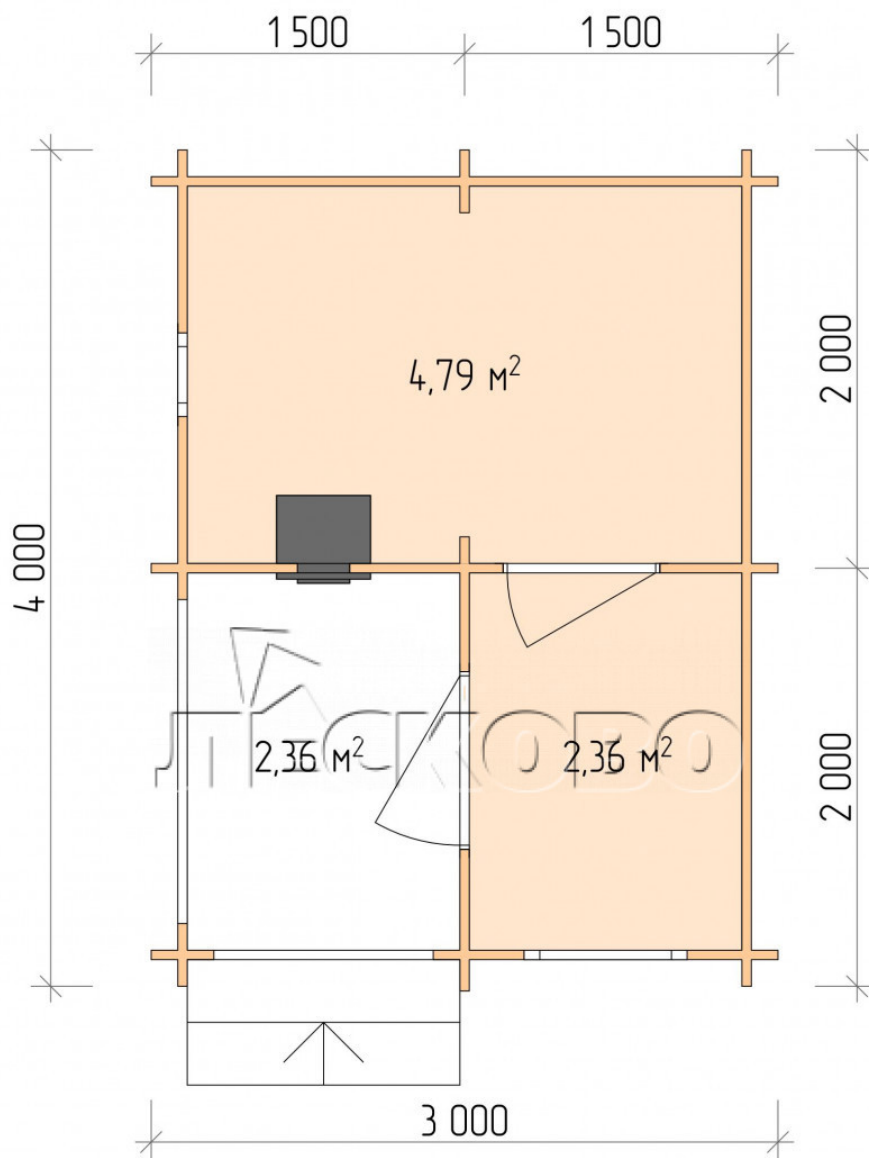

Outdoor sauna "BK" series 3×4

Project Dimensions

3 × 4 / 10 m²

Full house set

2,740 €

Timber

45 MM

65 MM
+ 752 €

Project planning

3 000

4 000

Разрез

House Kit

- Wall kit: 44 × 145 mm mini-chamber drying chamber with bowls for the project. The material of the tree is spruce, pine (GOST 8486). Humidity 12-14%. The height of the walls is 2.16 m.;
- Logs, lower harness: board 45 × 145 mm chamber drying 10-12%;
- Floors: floorboard 35 mm., Chamber drying;
- Ceiling: imitation of a bar 20 × 135 mm, Chamber drying;
- Wooden windows, glass 4 mm, Single. Treatment with a colorless antiseptic. Hardware;

0.40×0.38 м.1 шт.

0.87×0.78 м.1 шт.

- Wooden doors;

0.84×1.885 м.

bath.1 шт.

0.84×1.885 м.

glass.1 шт.

7. Platbands: dry planed board 20 × 100 mm;