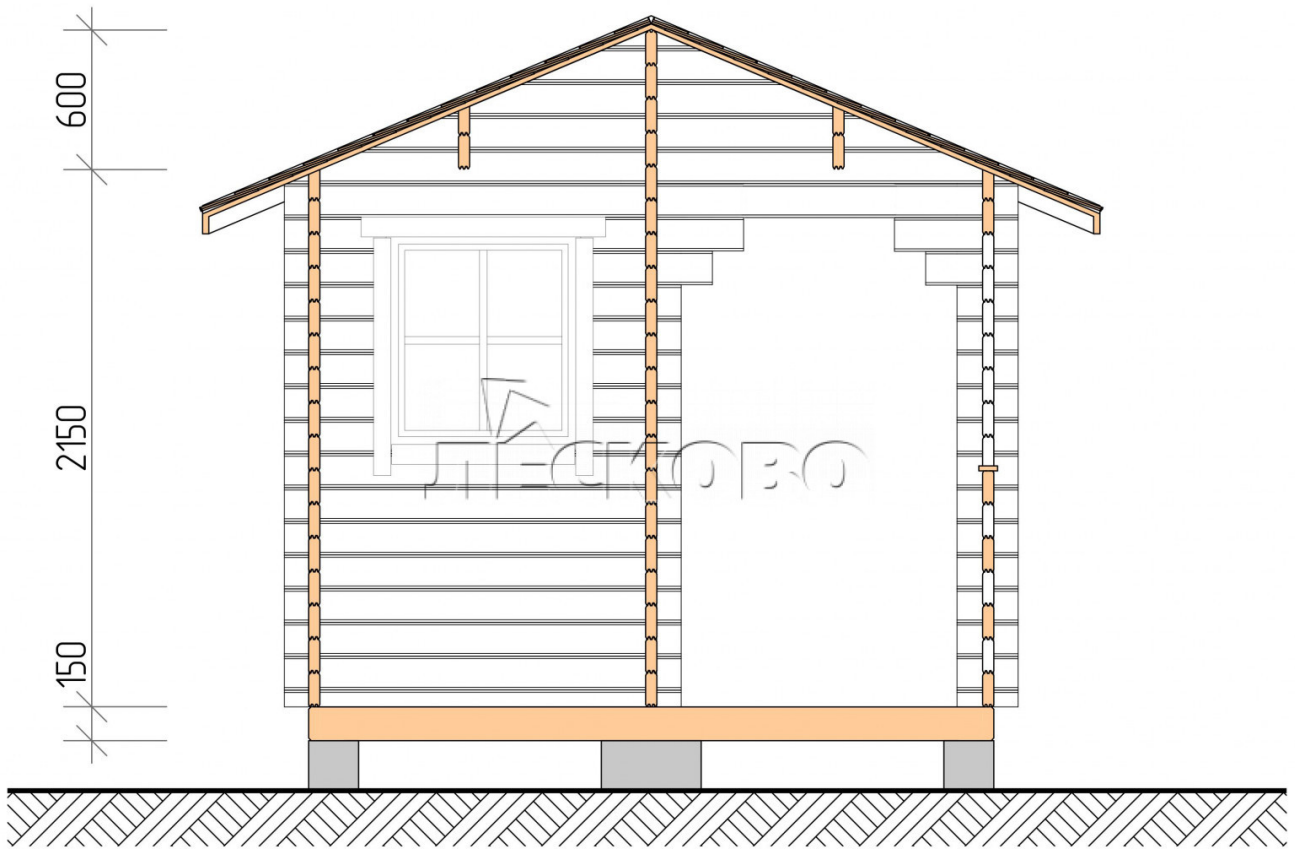

Outdoor sauna "BK" series 3×4

Project Dimensions

3 × 4 / 10 m²

Full house set

2,740 €

Timber

45 MM

65 MM
+ 752 €

Project planning

3 000

4 000

Разрез

House Kit

- Wall kit: 44 × 145 mm mini-chamber drying chamber with bowls for the project. The material of the tree is spruce, pine (GOST 8486). Humidity 12-14%. The height of the walls is 2.16 m.;
- Logs, lower harness: board 45 × 145 mm chamber drying 10-12%;
- Floors: floorboard 35 mm., Chamber drying;
- Ceiling: imitation of a bar 20 × 135 mm, Chamber drying;
- Wooden windows, glass 4 mm, Single. Treatment with a colorless antiseptic. Hardware;

0.40×0.38 м.1 шт.

0.87×0.78 м.1 шт.

- Wooden doors;

0.84×1.885 м.

bath.1 шт.

0.84×1.885 м.

glass.1 шт.

7. Platbands: dry planed board 20 × 100 mm;