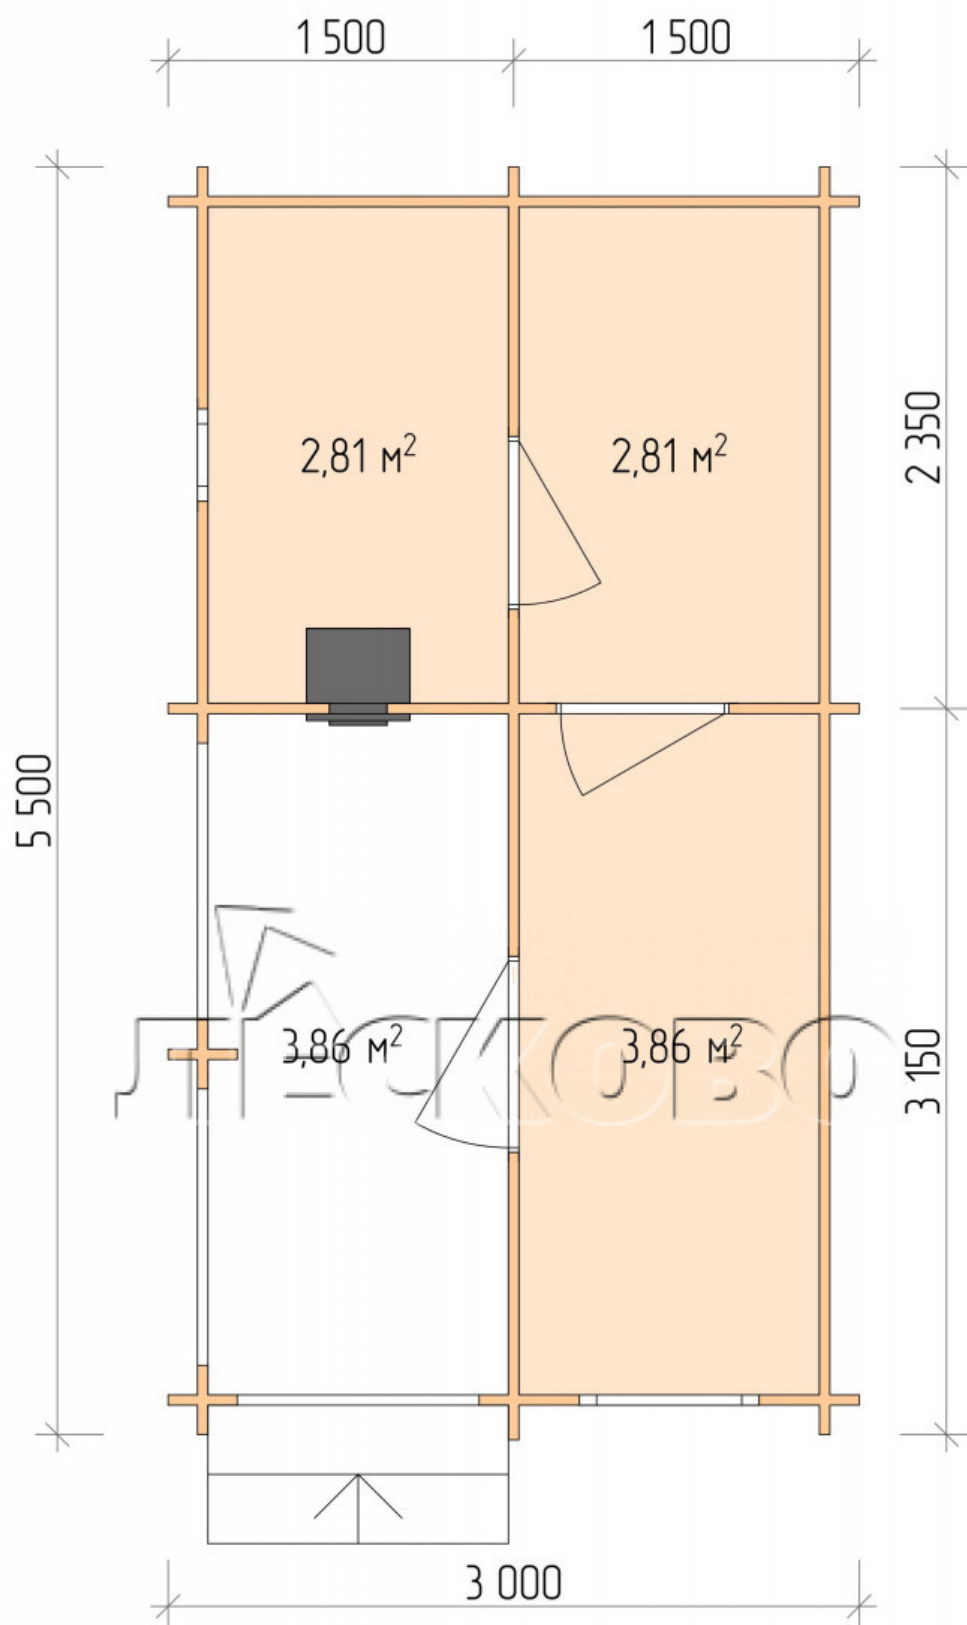

## Outdoor sauna "BK" series 3×5.5

Project Dimensions

3 × 5.5 / 14.1 m<sup>2</sup>

Full house set

**3,180 €**

# Разрез

## House Kit

- Wall kit: 44 × 145 mm mini-chamber drying chamber with bowls for the project. The material of the tree is spruce, pine (GOST 8486). Humidity 12-14%. The height of the walls is 2.16 m.;

- Logs, lower harness: board 45 × 145 mm chamber drying 10-12%;
- Floors: floorboard 35 mm., Chamber drying;
- Ceiling: imitation of a bar 20 × 135 mm, Chamber drying;
- Wooden windows, glass 4 mm, Single. Treatment with a colorless antiseptic. Hardware;

0.40×0.38 м.1 шт.

0.87×0.78 м.1 шт.

- Wooden doors;

0.84×1.885 м.

bath.2 шт.

0.84×1.885 м.

glass.1 шт.

7. Platbands: dry planed board 20 × 100 mm;