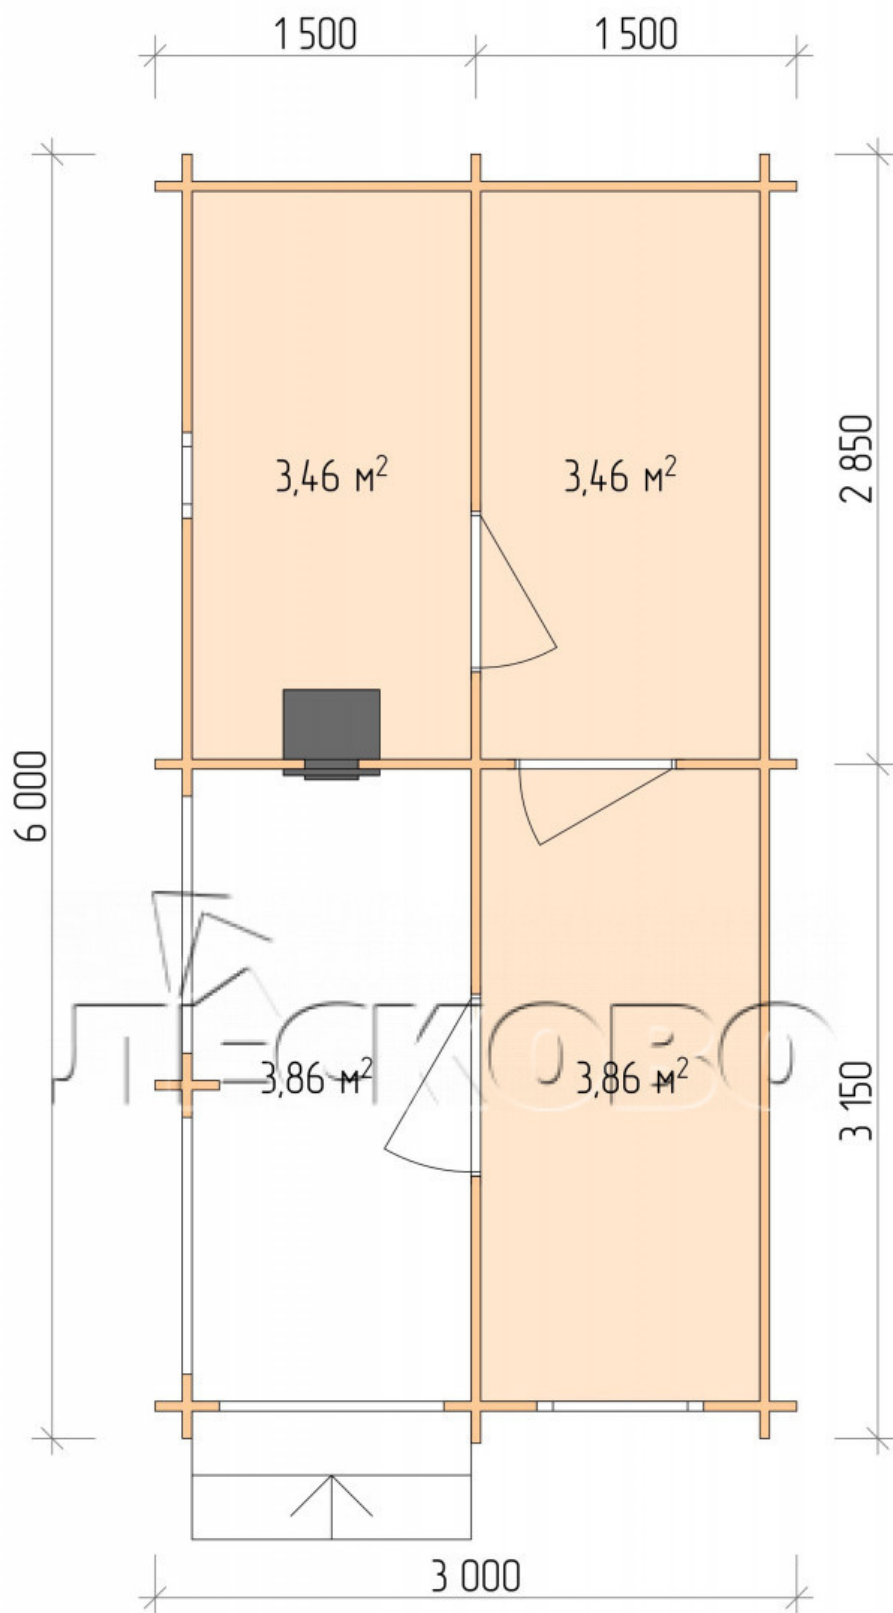

## Outdoor sauna "BK" series 3×6

Project Dimensions

3 × 6 / 15.4 m<sup>2</sup>

Full house set

**3,327 €**

# Разрез

## House Kit

- Wall kit: 44 × 145 mm mini-chamber drying chamber with bowls for the project. The material of the tree is spruce, pine (GOST 8486). Humidity 12-14%. The height of the walls is 2.16 m.;

- Logs, lower harness: board 45 × 145 mm chamber drying 10-12%;
- Floors: floorboard 35 mm., Chamber drying;
- Ceiling: imitation of a bar 20 × 135 mm, Chamber drying;
- Wooden windows, glass 4 mm, Single. Treatment with a colorless antiseptic. Hardware;

0.40×0.38 м.1 шт.

0.87×0.78 м.1 шт.

- Wooden doors;

0.84×1.885 м.

bath.2 шт.

0.84×1.885 м.

glass.1 шт.

7. Platbands: dry planed board 20 × 100 mm;