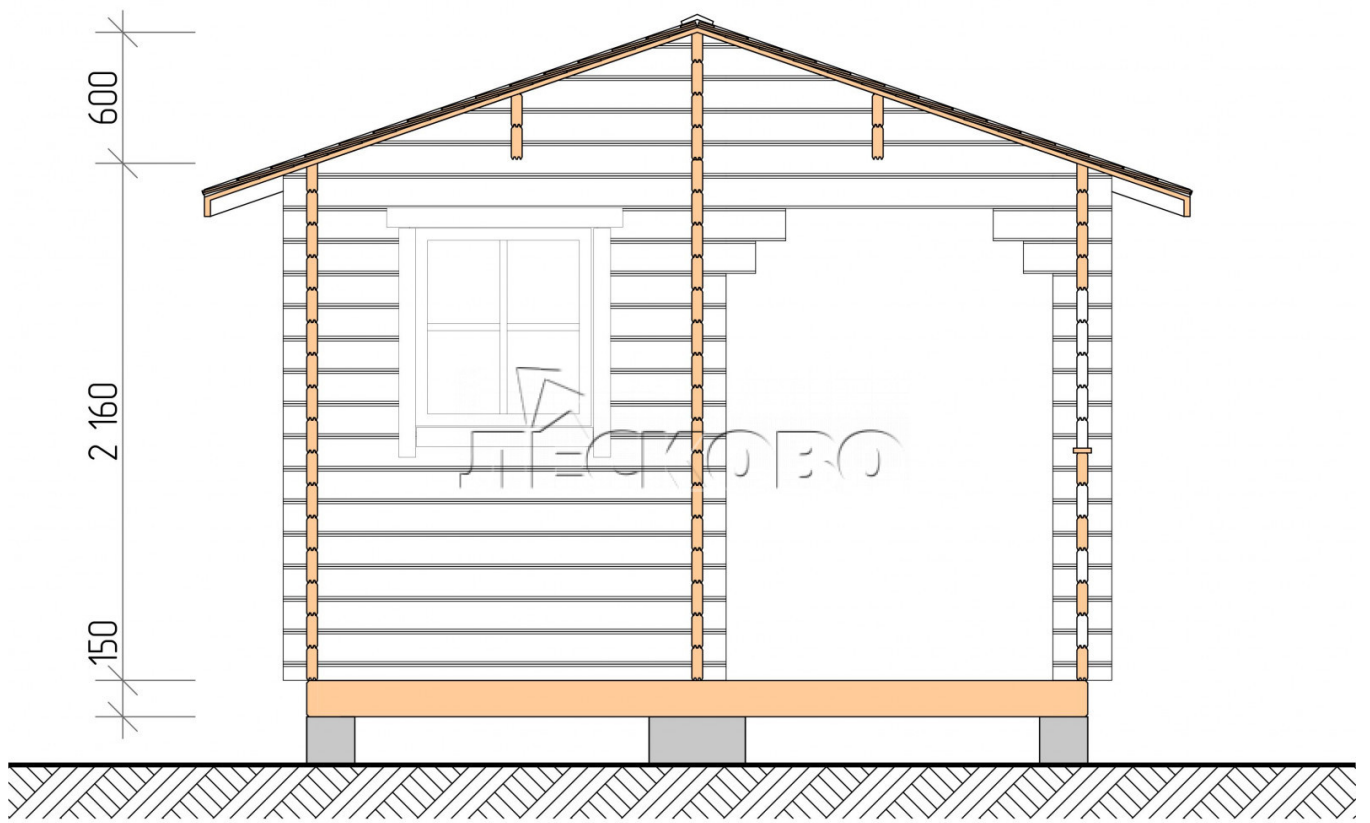

Outdoor sauna "BK" series 3.5×3.5

Project Dimensions

3.5 × 3.5 / 10.3 m²

Full house set

2,656 €

Timber

45 mm

65 mm
+ 600 €

Project planning

Разрез

House Kit

- Wall kit: 44 × 145 mm mini-chamber drying chamber with bowls for the project. The material of the tree is spruce, pine (GOST 8486). Humidity 12-14%. The height of the walls is 2.16 m.;
- Logs, lower harness: board 45 × 145 mm chamber drying 10-12%;
- Floors: floorboard 35 mm., Chamber drying;
- Ceiling: imitation of a bar 20 × 135 mm, Chamber drying;
- Wooden windows, glass 4 mm, Single. Treatment with a colorless antiseptic. Hardware;

0.40×0.38 м.2 шт.

0.87×0.78 м.1 шт.

- Wooden doors;

0.84×1.885 м.
bath.2 шт.

0.84×1.885 м.
glass.1 шт.

7. Platbands: dry planed board 20 × 100 mm;

8. Roof: shingles;

9. Skirting board 35 mm.