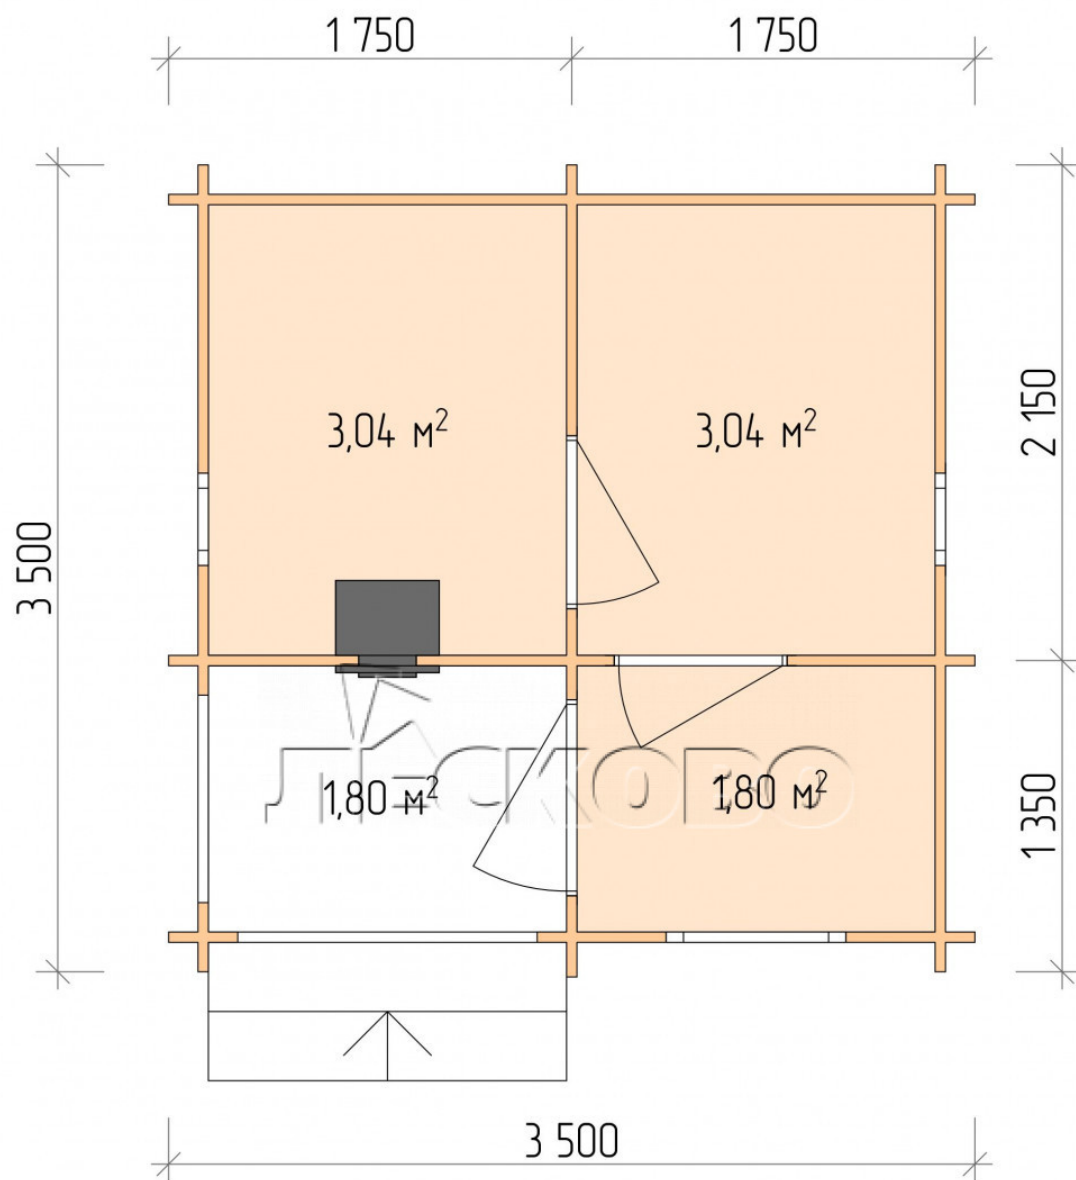

Outdoor sauna "BK" series 3.5×3.5

Project Dimensions

3.5 × 3.5 / 10.3 m²

Full house set

2,656 €

Timber

45 mm

65 mm
+ 600 €

Project planning

Разрез

House Kit

- Wall kit: 44 × 145 mm mini-chamber drying chamber with bowls for the project. The material of the tree is spruce, pine (GOST 8486). Humidity 12-14%. The height of the walls is 2.16 m.;
- Logs, lower harness: board 45 × 145 mm chamber drying 10-12%;
- Floors: floorboard 35 mm., Chamber drying;
- Ceiling: imitation of a bar 20 × 135 mm, Chamber drying;
- Wooden windows, glass 4 mm, Single. Treatment with a colorless antiseptic. Hardware;

0.40×0.38 м.2 шт.

0.87×0.78 м.1 шт.

- Wooden doors;

0.84×1.885 м.
bath.2 шт.

0.84×1.885 м.
glass.1 шт.

7. Platbands: dry planed board 20 × 100 mm;

8. Roof: shingles;

9. Skirting board 35 mm.