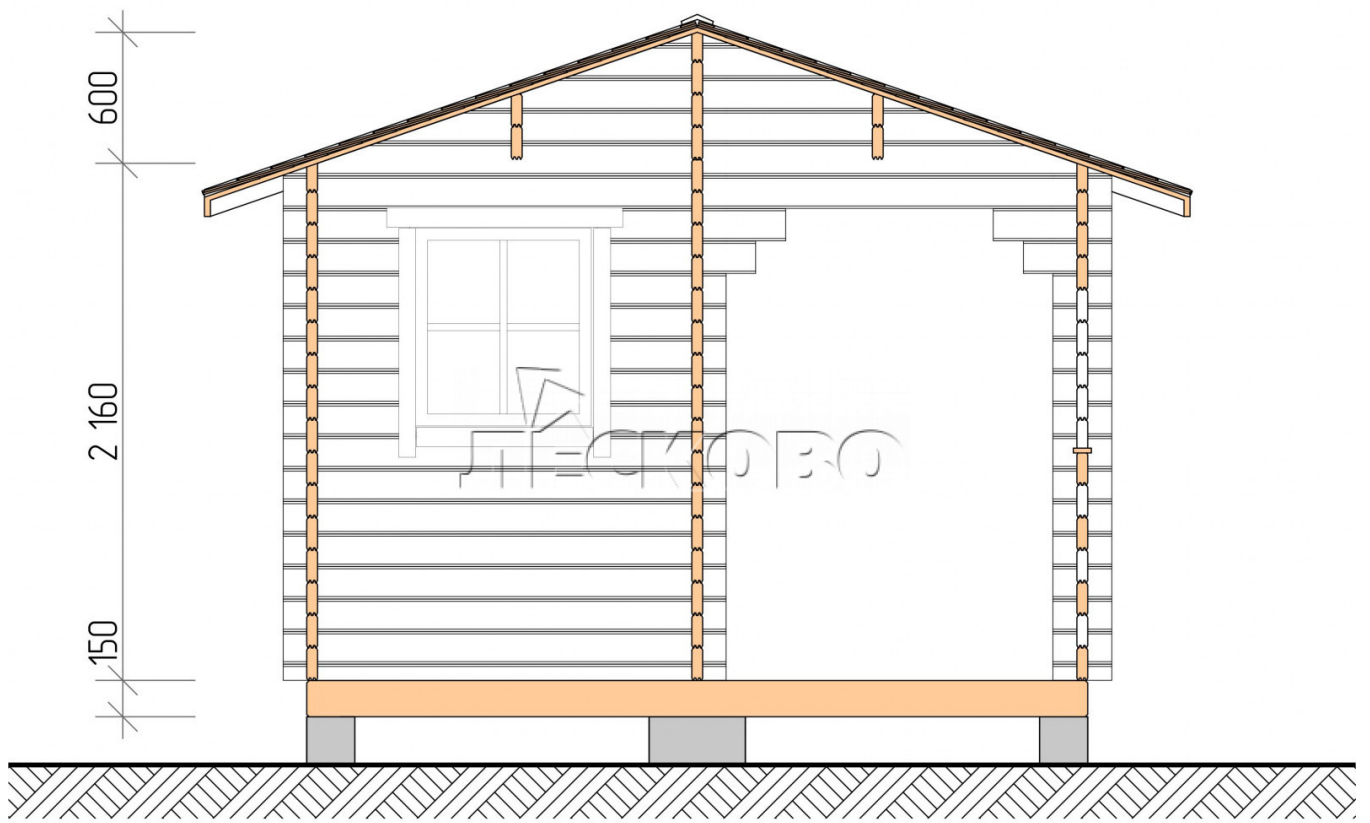

Outdoor sauna "BK" series 3.5×4.5

Project Dimensions

3.5 × 4.5 / 13.5 m²

Full house set

3,260 €

Timber

45 mm

65 mm
+ 727 €

Project planning

3 500

4 500

Разрез

House Kit

- Wall kit: 44 × 145 mm mini-chamber drying chamber with bowls for the project. The material of the tree is spruce, pine (GOST 8486). Humidity 12-14%. The height of the walls is 2.16 m.;
- Logs, lower harness: board 45 × 145 mm chamber drying 10-12%;
- Floors: floorboard 35 mm., Chamber drying;
- Ceiling: imitation of a bar 20 × 135 mm, Chamber drying;

- Wooden windows, glass 4 mm, Single. Treatment with a colorless antiseptic. Hardware;

0.40×0.38 м.2 шт.

0.87×0.78 м.1 шт.

- Wooden doors;

0.84×1.885 м.

bath.2 шт.

0.84×1.885 м.

glass.1 шт.