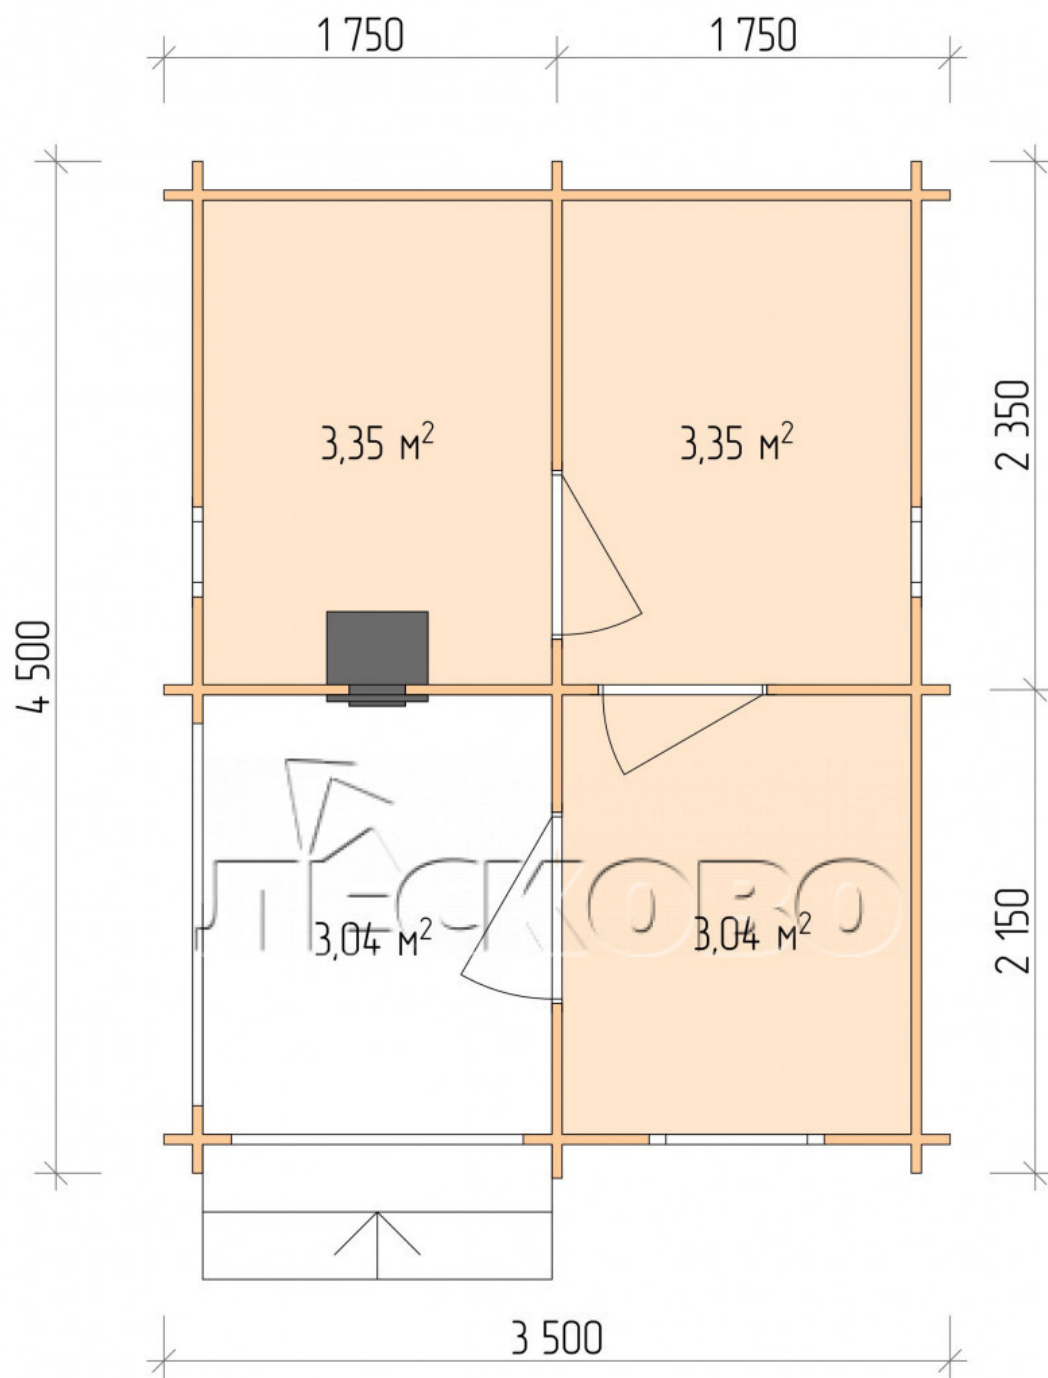

Outdoor sauna "BK" series 3.5×4.5

Project Dimensions

3.5 × 4.5 / 13.5 m²

Full house set

3,260 €

Timber

45 mm

65 mm
+ 727 €

Project planning

3 500

4 500

Разрез

House Kit

- Wall kit: 44 × 145 mm mini-chamber drying chamber with bowls for the project. The material of the tree is spruce, pine (GOST 8486). Humidity 12-14%. The height of the walls is 2.16 m.;
- Logs, lower harness: board 45 × 145 mm chamber drying 10-12%;
- Floors: floorboard 35 mm., Chamber drying;
- Ceiling: imitation of a bar 20 × 135 mm, Chamber drying;

- Wooden windows, glass 4 mm, Single. Treatment with a colorless antiseptic. Hardware;

0.40×0.38 м.2 шт.

0.87×0.78 м.1 шт.

- Wooden doors;

0.84×1.885 м.

bath.2 шт.

0.84×1.885 м.

glass.1 шт.

7. Platbands: dry planed board 20 × 100 mm;

8. Roof: shingles;

9. Skirting board 35 mm.

+7 (927) 738-08-11

г. Самара, ул. Дачная, д. 28, оф. 7