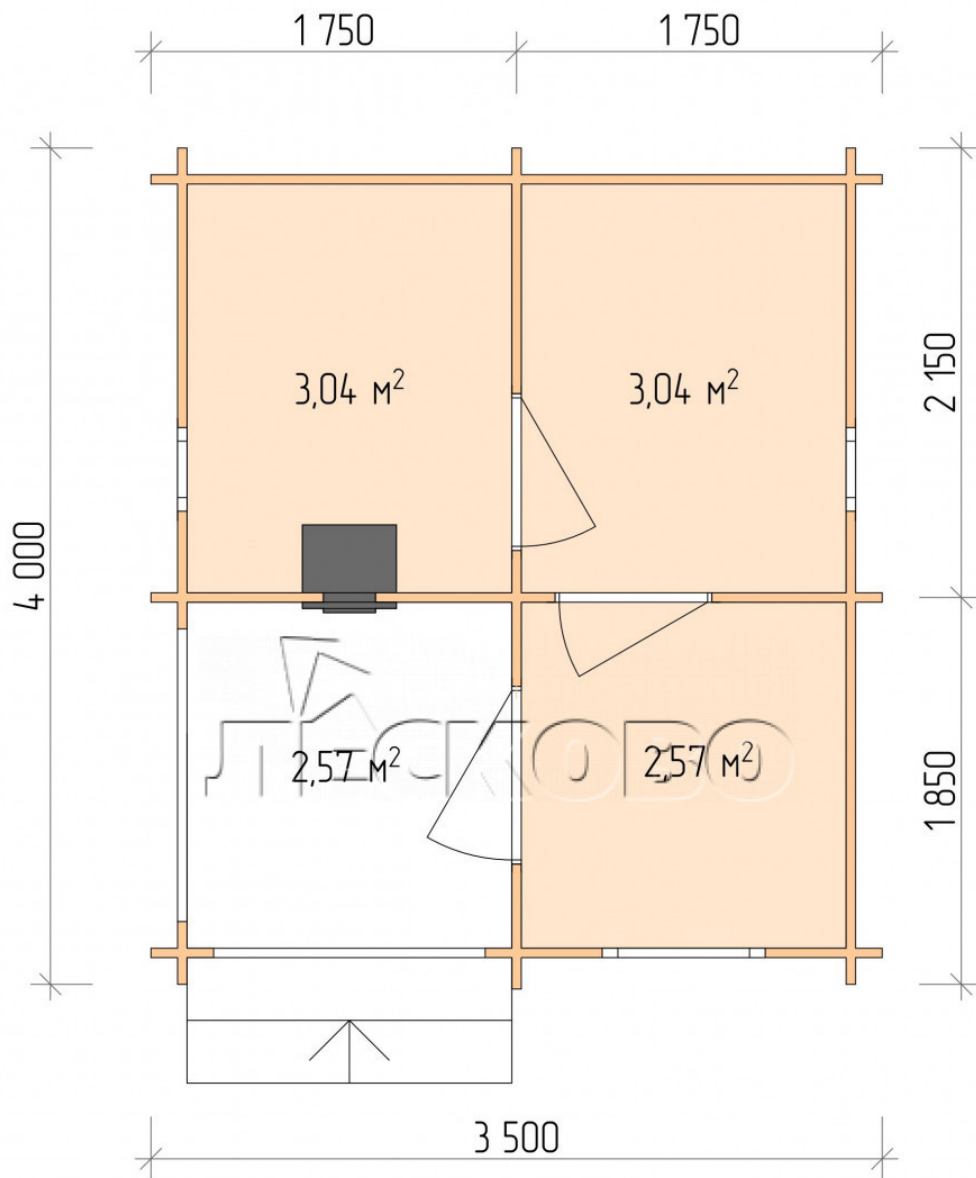

Outdoor sauna "BK" series 3.5×4

Project Dimensions

3.5 × 4 / 11.9 m²

Full house set

3,040 €

Timber

45 mm

65 mm
+ 697 €

Project planning

3 500

4 000

Разрез

House Kit

- Wall kit: 44 × 145 mm mini-chamber drying chamber with bowls for the project. The material of the tree is spruce, pine (GOST 8486). Humidity 12-14%. The height of the walls is 2.16 m.;
- Logs, lower harness: board 45 × 145 mm chamber drying 10-12%;
- Floors: floorboard 35 mm., Chamber drying;
- Ceiling: imitation of a bar 20 × 135 mm, Chamber drying;
- Wooden windows, glass 4 mm, Single. Treatment with a colorless antiseptic. Hardware;

0.40×0.38 м.2 шт.

0.87×0.78 м.1 шт.

- Wooden doors;

0.84×1.885 м.

bath.2 шт.

0.84×1.885 м.

glass.1 шт.

7. Platbands: dry planed board 20 × 100 mm;