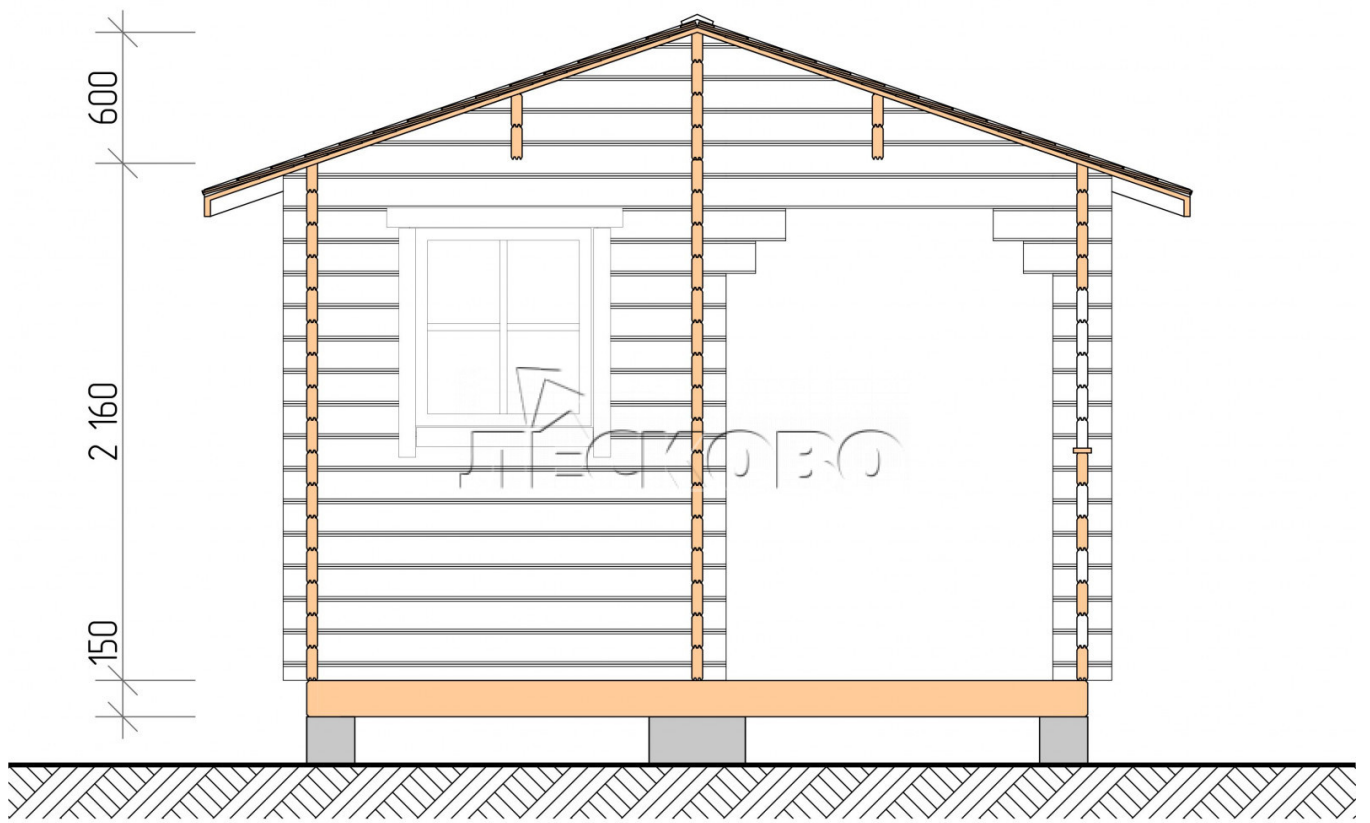

Outdoor sauna "BK" series 3.5×4

Project Dimensions

3.5 × 4 / 11.9 m²

Full house set

3,040 €

Timber

45 mm

65 mm
+ 697 €

Project planning

3 500

4 000

Разрез

House Kit

- Wall kit: 44 × 145 mm mini-chamber drying chamber with bowls for the project. The material of the tree is spruce, pine (GOST 8486). Humidity 12-14%. The height of the walls is 2.16 m.;
- Logs, lower harness: board 45 × 145 mm chamber drying 10-12%;
- Floors: floorboard 35 mm., Chamber drying;
- Ceiling: imitation of a bar 20 × 135 mm, Chamber drying;
- Wooden windows, glass 4 mm, Single. Treatment with a colorless antiseptic. Hardware;

0.40×0.38 м.2 шт.

0.87×0.78 м.1 шт.

- Wooden doors;

0.84×1.885 м.

bath.2 шт.

0.84×1.885 м.

glass.1 шт.

7. Platbands: dry planed board 20 × 100 mm;