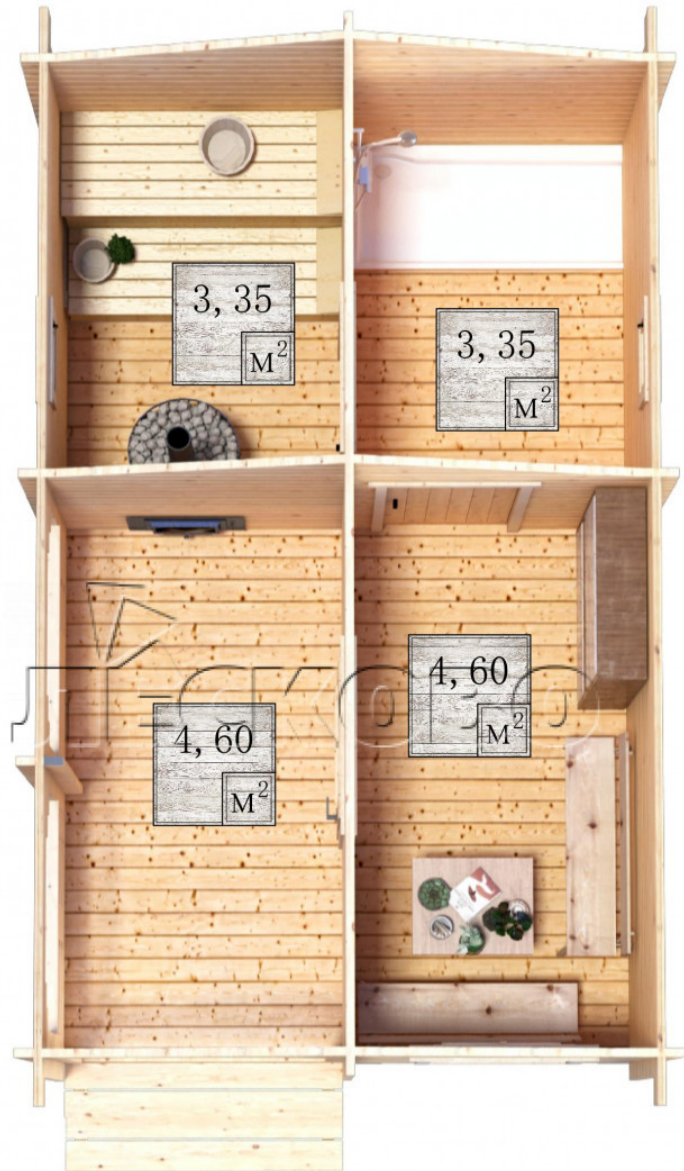

Outdoor sauna "BK" series 3.5×5.5

Project Dimensions

3.5 × 5.5 / 15.1 m²

Full house set

3,336 €

Timber

45 MM

65 MM
+ 764 €

Project planning

3 500

5 500

Разрез

House Kit

- Wall kit: 44 × 145 mm mini-chamber drying chamber with bowls for the project. The material of the tree is spruce, pine (GOST 8486). Humidity 12-14%. The height of the walls is 2.16 m.;
- Logs, lower harness: board 45 × 145 mm chamber drying 10-12%;
- Floors: floorboard 35 mm., Chamber drying;
- Ceiling: imitation of a bar 20 × 135 mm, Chamber drying;

- Wooden windows, glass 4 mm, Single. Treatment with a colorless antiseptic. Hardware;

0.40×0.38 м.2 шт.

0.87×0.78 м.1 шт.

- Wooden doors;

0.84×1.885 м.
bath.2 шт.

0.84×1.885 м.
glass.1 шт.

7. Platbands: dry planed board 20 × 100 mm;