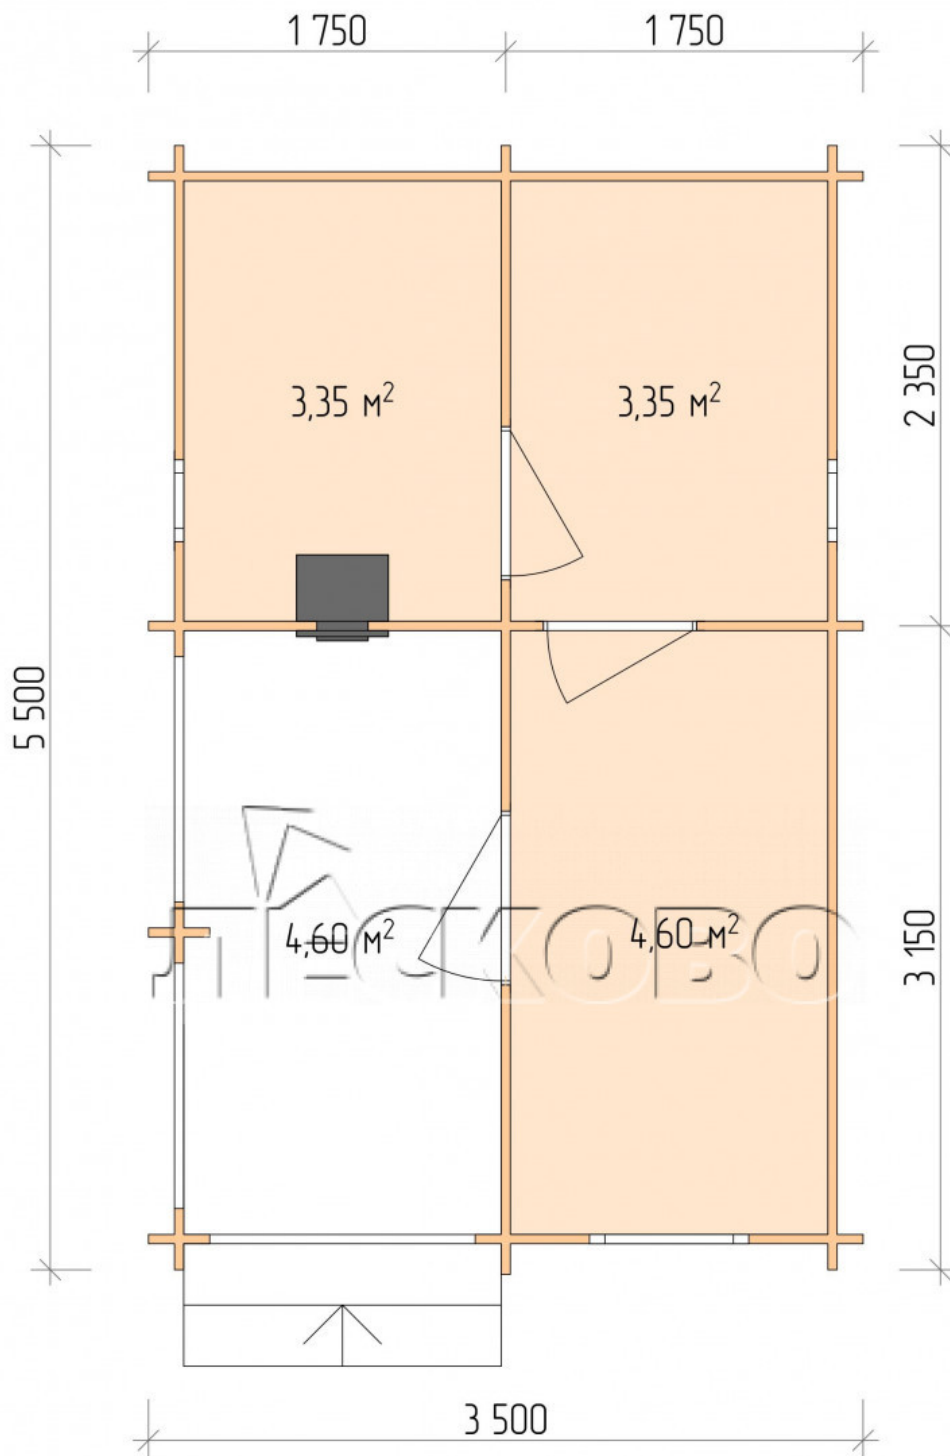

Outdoor sauna "BK" series 3.5×5.5

Project Dimensions

3.5 × 5.5 / 15.1 m²

Full house set

3,336 €

Timber

45 MM

65 MM
+ 764 €

Project planning

3 500

5 500

Разрез

House Kit

- Wall kit: 44 × 145 mm mini-chamber drying chamber with bowls for the project. The material of the tree is spruce, pine (GOST 8486). Humidity 12-14%. The height of the walls is 2.16 m.;
- Logs, lower harness: board 45 × 145 mm chamber drying 10-12%;
- Floors: floorboard 35 mm., Chamber drying;
- Ceiling: imitation of a bar 20 × 135 mm, Chamber drying;

- Wooden windows, glass 4 mm, Single. Treatment with a colorless antiseptic. Hardware;

0.40×0.38 м.2 шт.

0.87×0.78 м.1 шт.

- Wooden doors;

0.84×1.885 м.
bath.2 шт.

0.84×1.885 м.
glass.1 шт.

7. Platbands: dry planed board 20 × 100 mm;

8. Roof: shingles;

9. Skirting board 35 mm.

+7 (927) 738-08-11

г. Самара, ул. Дачная, д. 28, оф. 7