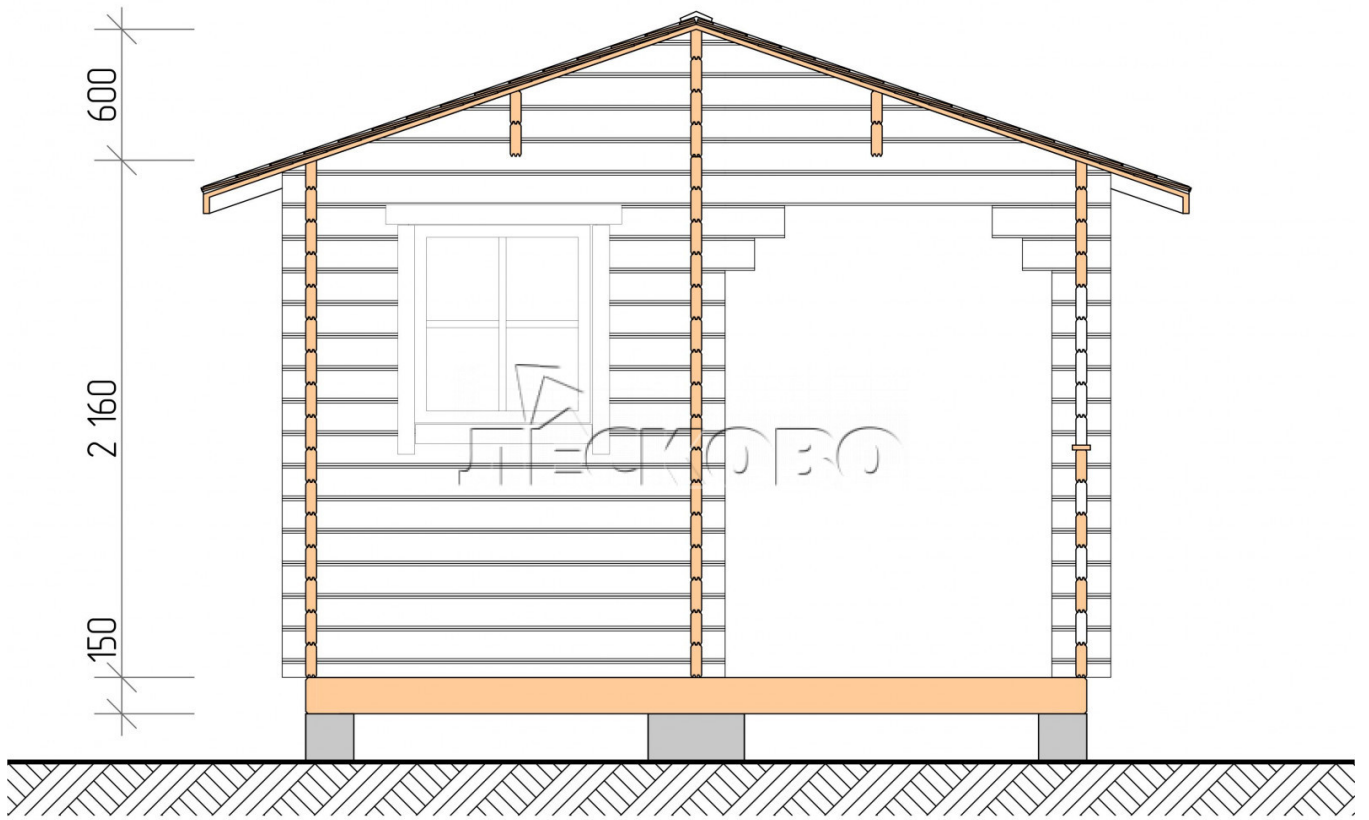

Outdoor sauna "BK" series 3.5×5.5

Project Dimensions

3.5 × 5.5 / 15.1 m²

Full house set

3,336 €

Timber

45 MM

65 MM
+ 764 €

Project planning

3 500

5 500

Разрез

House Kit

- Wall kit: 44 × 145 mm mini-chamber drying chamber with bowls for the project. The material of the tree is spruce, pine (GOST 8486). Humidity 12-14%. The height of the walls is 2.16 m.;
- Logs, lower harness: board 45 × 145 mm chamber drying 10-12%;
- Floors: floorboard 35 mm., Chamber drying;
- Ceiling: imitation of a bar 20 × 135 mm, Chamber drying;

- Wooden windows, glass 4 mm, Single. Treatment with a colorless antiseptic. Hardware;

0.40×0.38 м.2 шт.

0.87×0.78 м.1 шт.

- Wooden doors;

0.84×1.885 м.
bath.2 шт.

0.84×1.885 м.
glass.1 шт.

7. Platbands: dry planed board 20 × 100 mm;