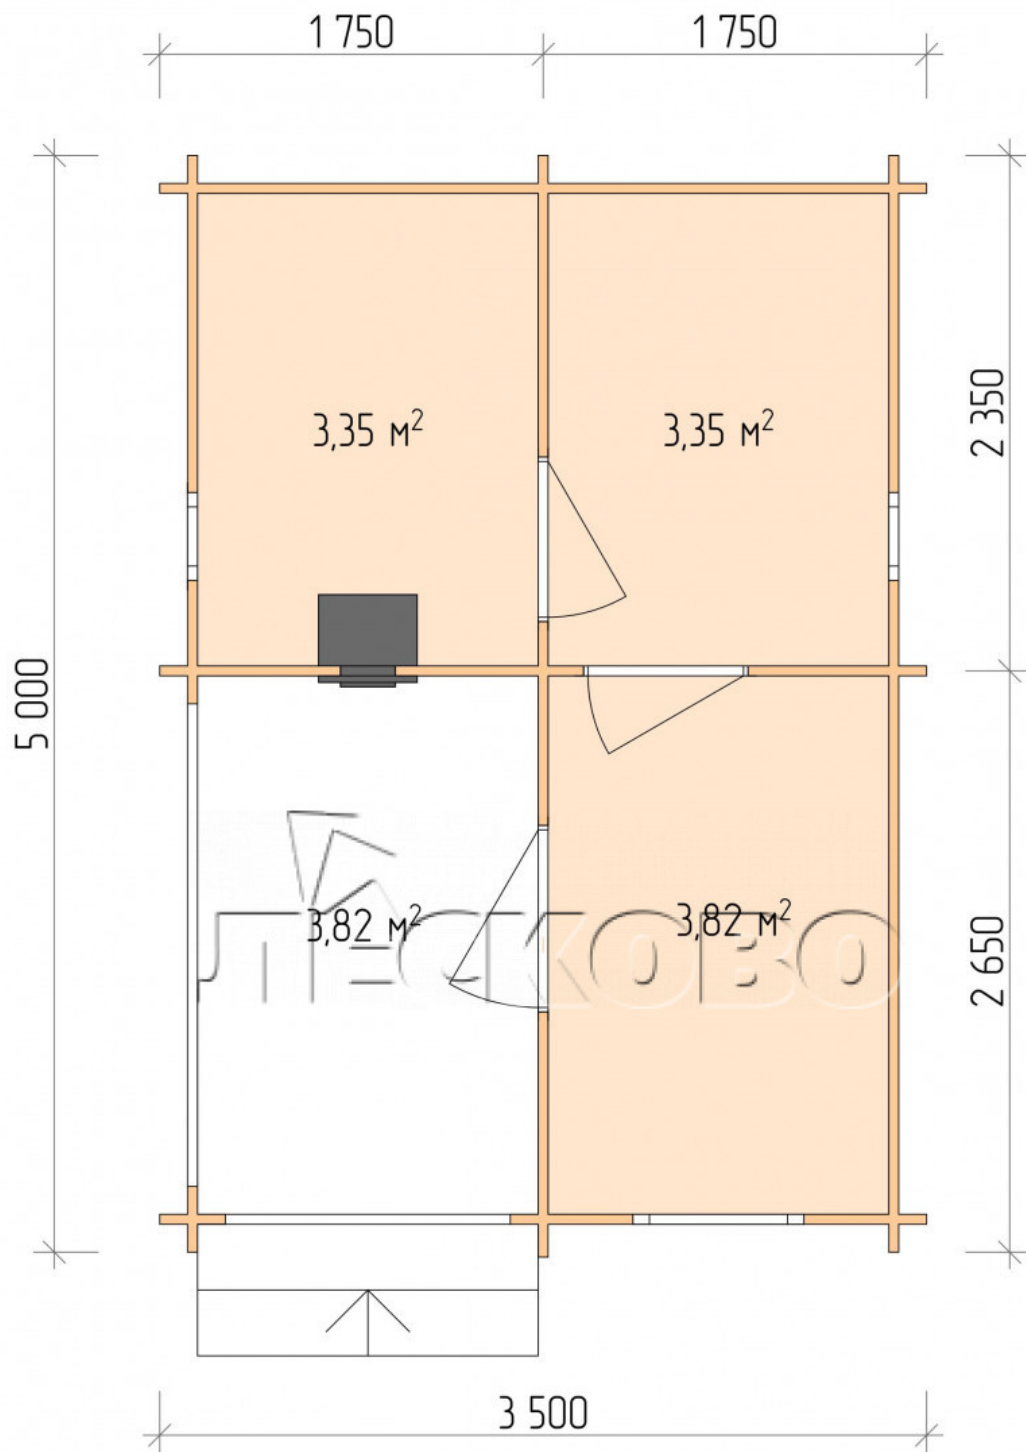

## Outdoor sauna "BK" series 3.5×5

Project Dimensions

3.5 × 5 / 15.1 m<sup>2</sup>

Full house set

**3,379 €**

### Timber

45 mm

65 mm  
+ 774 €

# Разрез

## House Kit

- Wall kit: 44 × 145 mm mini-chamber drying chamber with bowls for the project. The material of the tree is spruce, pine (GOST 8486). Humidity 12-14%. The height of the walls is 2.16 m.;
- Logs, lower harness: board 45 × 145 mm chamber drying 10-12%;
- Floors: floorboard 35 mm., Chamber drying;
- Ceiling: imitation of a bar 20 × 135 mm, Chamber drying;