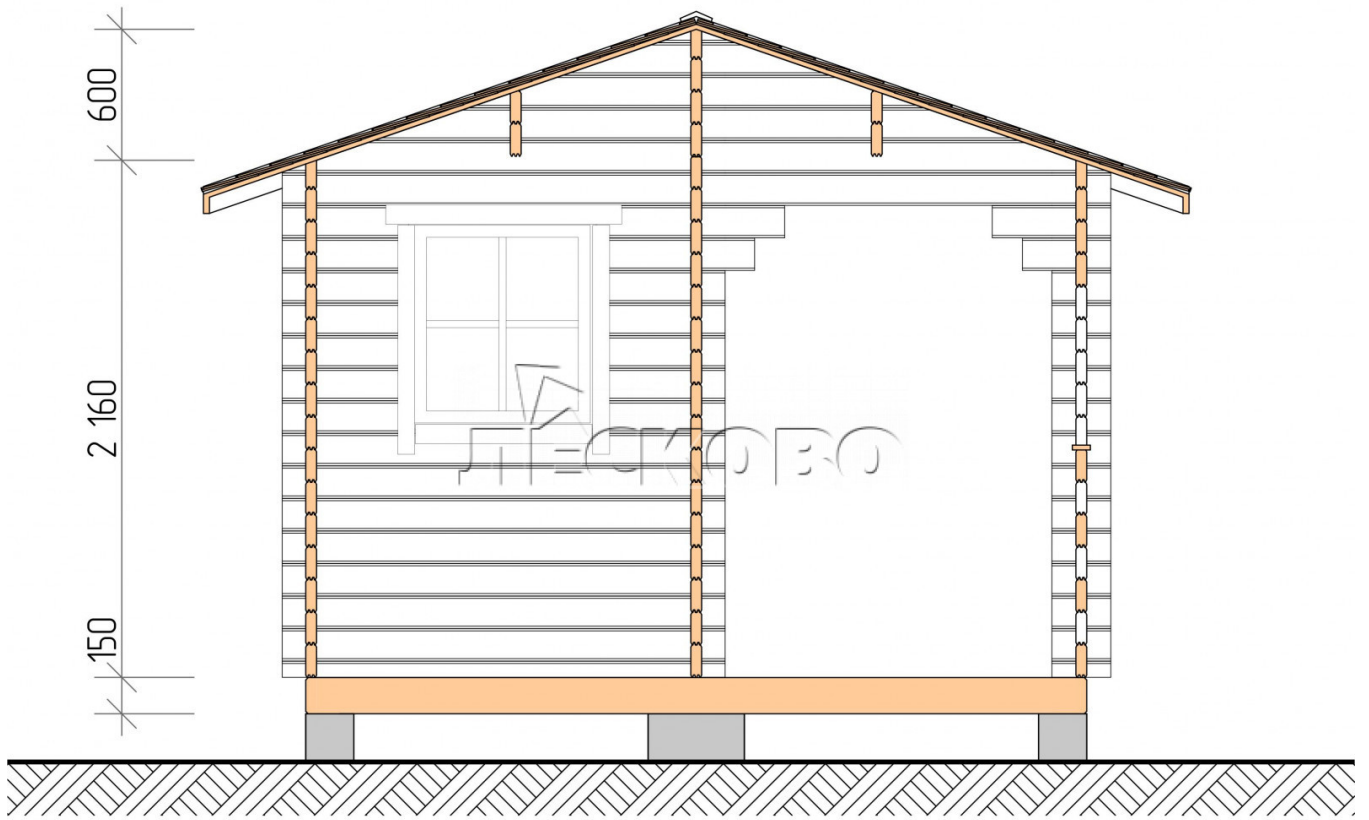

## Outdoor sauna "BK" series 3.5×5

Project Dimensions

3.5 × 5 / 15.1 m<sup>2</sup>

Full house set

**3,379 €**

### Timber

45 mm

65 mm  
+ 774 €

## House Kit

- Wall kit: 44 × 145 mm mini-chamber drying chamber with bowls for the project. The material of the tree is spruce, pine (GOST 8486). Humidity 12-14%. The height of the walls is 2.16 m.;
- Logs, lower harness: board 45 × 145 mm chamber drying 10-12%;
- Floors: floorboard 35 mm., Chamber drying;
- Ceiling: imitation of a bar 20 × 135 mm, Chamber drying;