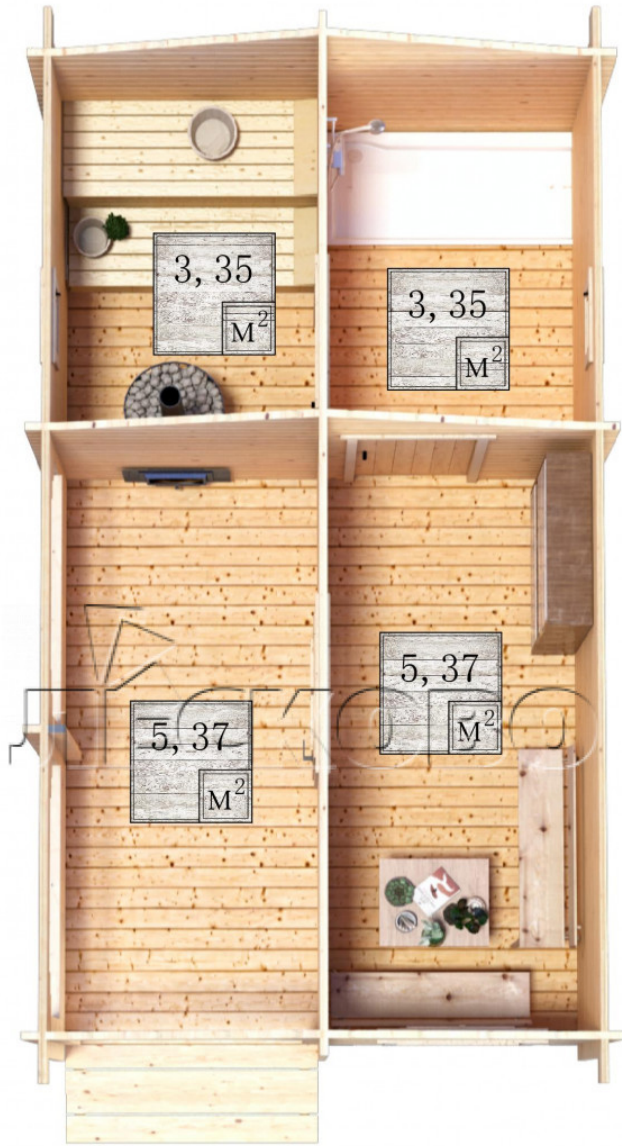

## Outdoor sauna "BK" series 3.5×6

Project Dimensions

3.5 × 6 / 18.3 m<sup>2</sup>

Full house set

**3,853 €**

### Timber

45 MM

65 MM  
+ 886 €

# Разрез

## House Kit

- Wall kit: 44 × 145 mm mini-chamber drying chamber with bowls for the project. The material of the tree is spruce, pine (GOST 8486). Humidity 12-14%. The height of the walls is 2.16 m.;

- Logs, lower harness: board 45 × 145 mm chamber drying 10-12%;
- Floors: floorboard 35 mm., Chamber drying;
- Ceiling: imitation of a bar 20 × 135 mm, Chamber drying;
- Wooden windows, glass 4 mm, Single. Treatment with a colorless antiseptic. Hardware;