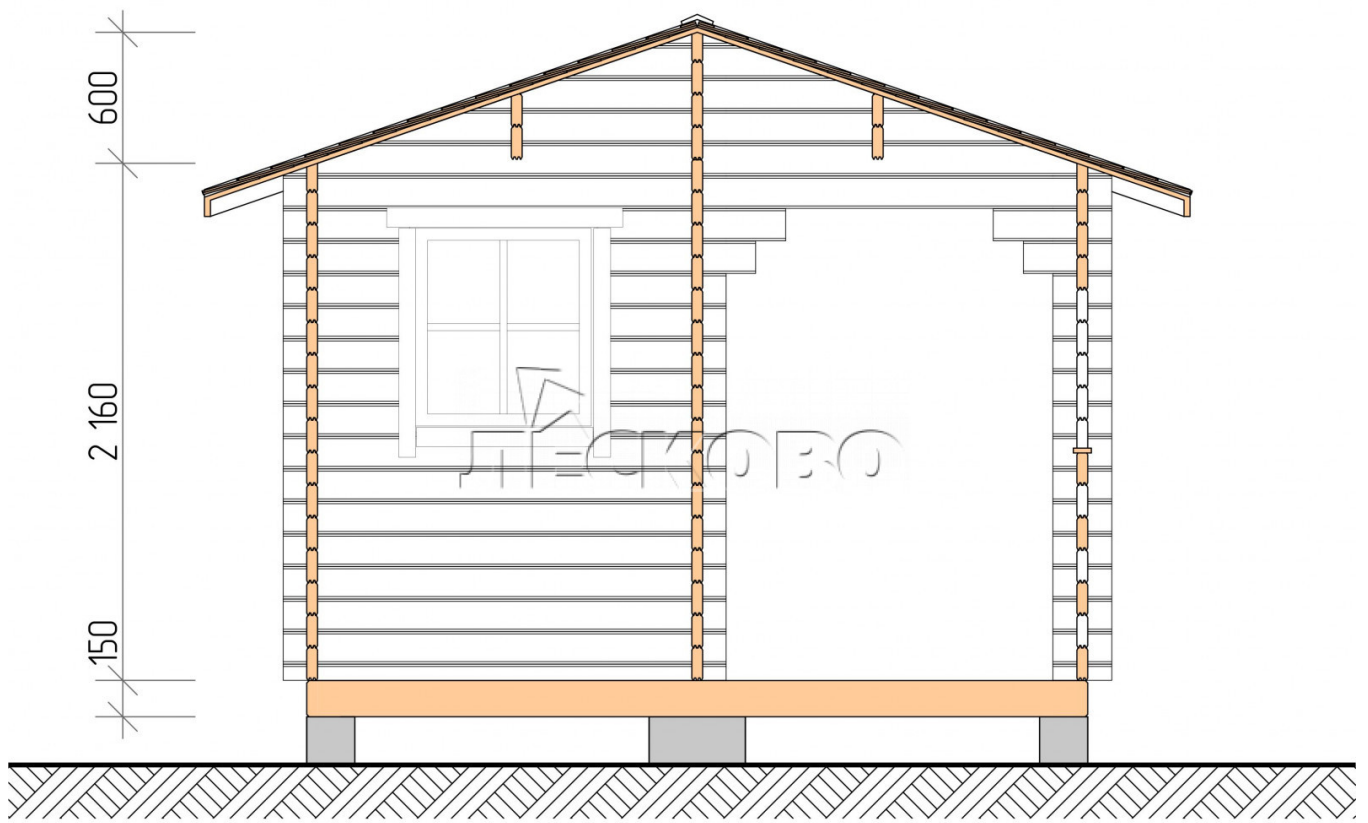

## Outdoor sauna "BK" series 3.5×6

Project Dimensions

3.5 × 6 / 18.3 m<sup>2</sup>

Full house set

**3,853 €**

# Разрез

## House Kit

- Wall kit: 44 × 145 mm mini-chamber drying chamber with bowls for the project. The material of the tree is spruce, pine (GOST 8486). Humidity 12-14%. The height of the walls is 2.16 m.;

- Logs, lower harness: board 45 × 145 mm chamber drying 10-12%;
- Floors: floorboard 35 mm., Chamber drying;
- Ceiling: imitation of a bar 20 × 135 mm, Chamber drying;
- Wooden windows, glass 4 mm, Single. Treatment with a colorless antiseptic. Hardware;