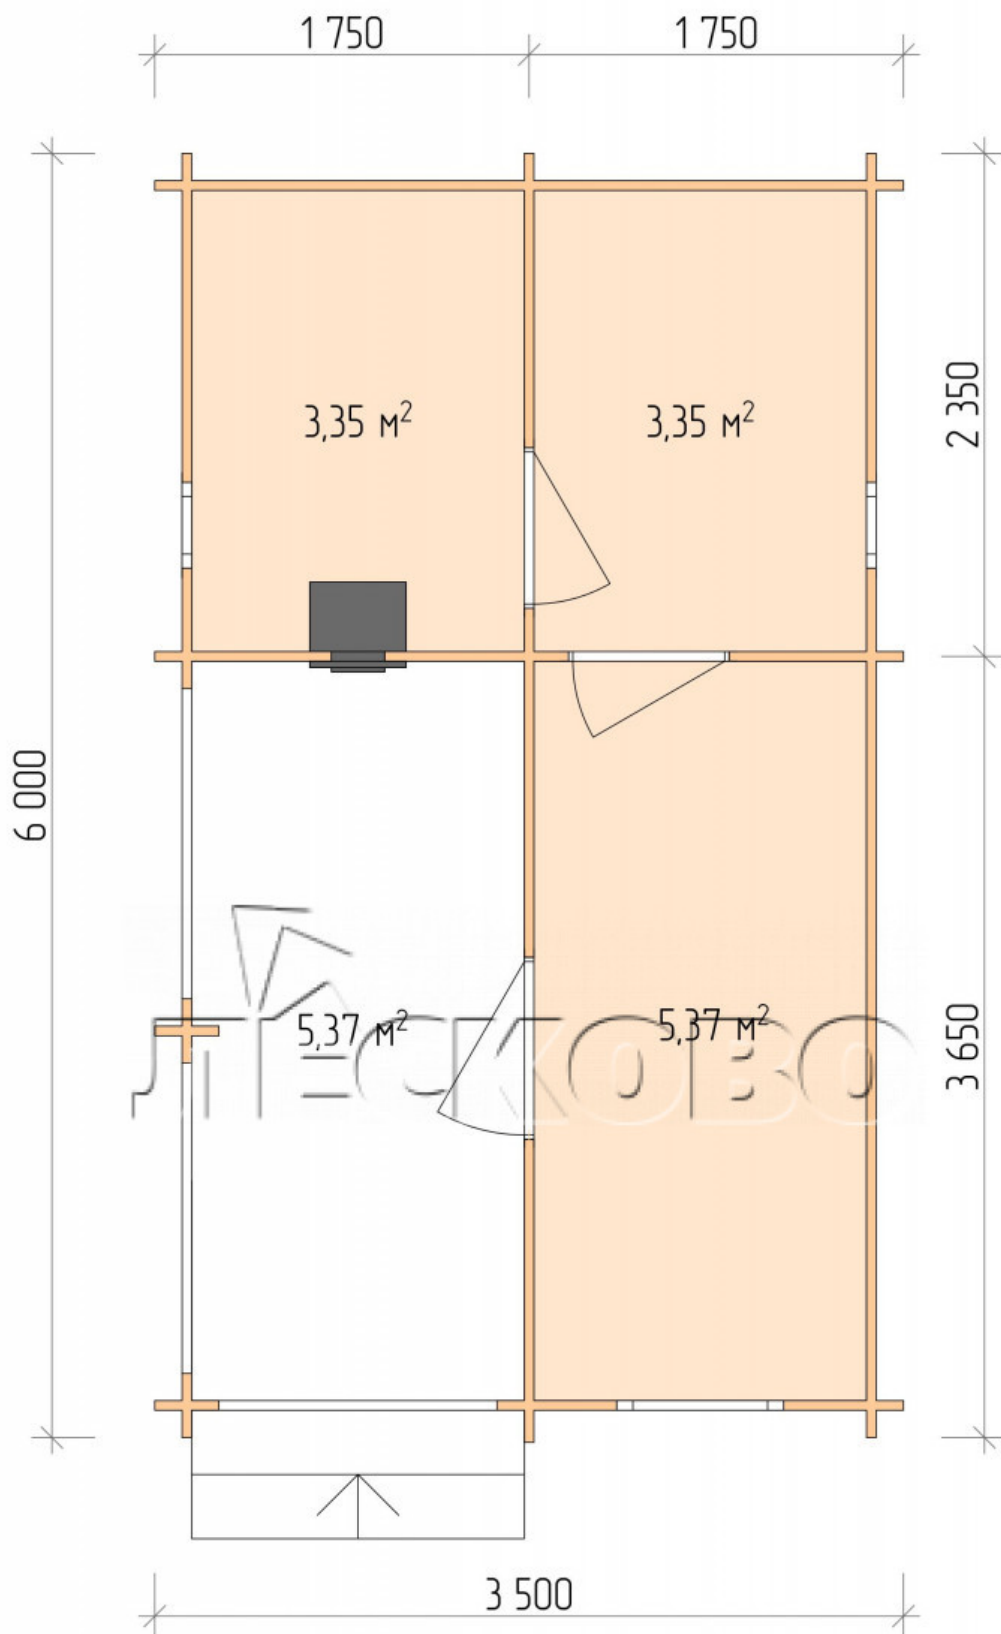

## Outdoor sauna "BK" series 3.5×6

Project Dimensions

3.5 × 6 / 18.3 m<sup>2</sup>

Full house set

**3,853 €**

# Разрез

## House Kit

- Wall kit: 44 × 145 mm mini-chamber drying chamber with bowls for the project. The material of the tree is spruce, pine (GOST 8486). Humidity 12-14%. The height of the walls is 2.16 m.;

- Logs, lower harness: board 45 × 145 mm chamber drying 10-12%;
- Floors: floorboard 35 mm., Chamber drying;
- Ceiling: imitation of a bar 20 × 135 mm, Chamber drying;
- Wooden windows, glass 4 mm, Single. Treatment with a colorless antiseptic. Hardware;

0.40×0.38 м.2 шт.

0.87×0.78 м.1 шт.

- Wooden doors;

0.84×1.885 м.  
bath.2 шт.

0.84×1.885 м.  
glass.1 шт.

7. Platbands: dry planed board 20 × 100 mm;

8. Roof: shingles;

9. Skirting board 35 mm.