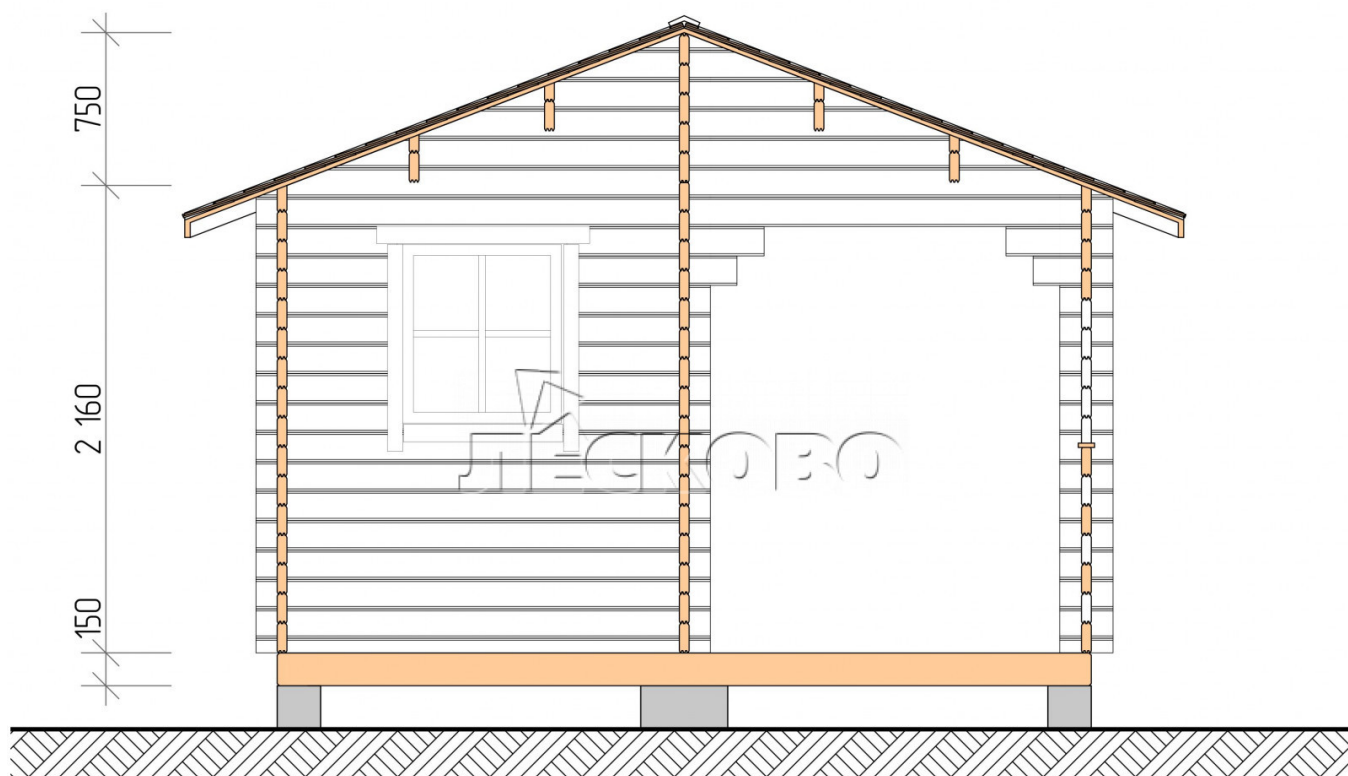

Outdoor sauna "BK" series 4×4.5

Project Dimensions

4 × 4.5 / 15.6 m²

Full house set

3,350 €

Timber

45 mm

65 mm
+ 818 €

Project planning

4 000

4 500

Разрез

House Kit

- Wall kit: 44 × 145 mm mini-chamber drying chamber with bowls for the project. The material of the tree is spruce, pine (GOST 8486). Humidity 12-14%. The height of the walls is 2.16 m.;
- Logs, lower harness: board 45 × 145 mm chamber drying 10-12%;
- Floors: floorboard 35 mm., Chamber drying;
- Ceiling: imitation of a bar 20 × 135 mm, Chamber drying;
- Wooden windows, glass 4 mm, Single. Treatment with a colorless antiseptic. Hardware;

0.40×0.38 м.2 шт.

0.87×0.78 м.1 шт.

- Wooden doors;

0.84×1.885 м.

bath.2 шт.

0.84×1.885 м.

glass.1 шт.

7. Platbands: dry planed board 20 × 100 mm;