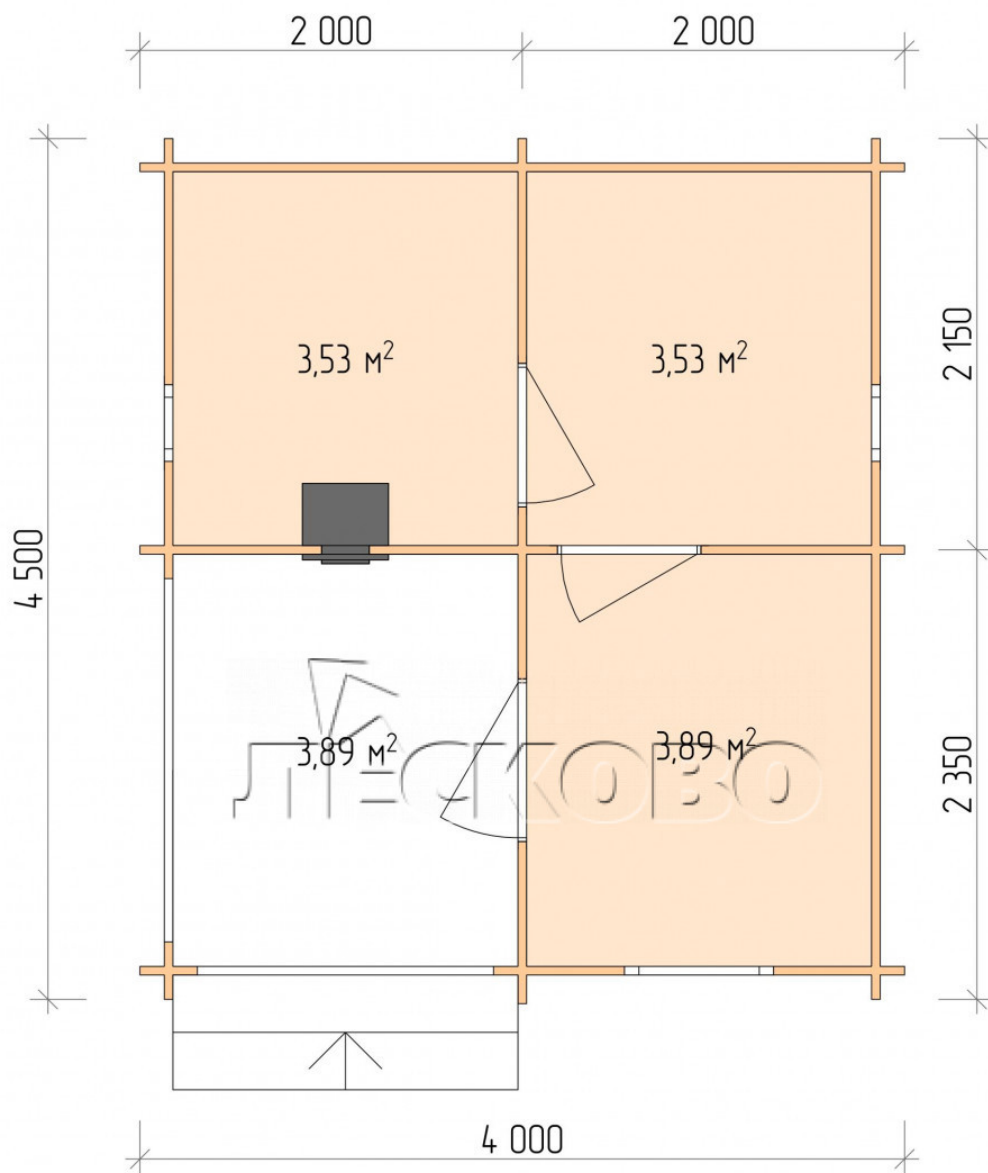

Outdoor sauna "BK" series 4×4.5

Project Dimensions

4 × 4.5 / 15.6 m²

Full house set

3,350 €

Timber

45 mm

65 mm
+ 818 €

Project planning

4 000

4 500

Разрез

House Kit

- Wall kit: 44 × 145 mm mini-chamber drying chamber with bowls for the project. The material of the tree is spruce, pine (GOST 8486). Humidity 12-14%. The height of the walls is 2.16 m.;
- Logs, lower harness: board 45 × 145 mm chamber drying 10-12%;
- Floors: floorboard 35 mm., Chamber drying;
- Ceiling: imitation of a bar 20 × 135 mm, Chamber drying;
- Wooden windows, glass 4 mm, Single. Treatment with a colorless antiseptic. Hardware;

0.40×0.38 м.2 шт.

0.87×0.78 м.1 шт.

- Wooden doors;

0.84×1.885 м.

bath.2 шт.

0.84×1.885 м.

glass.1 шт.

7. Platbands: dry planed board 20 × 100 mm;