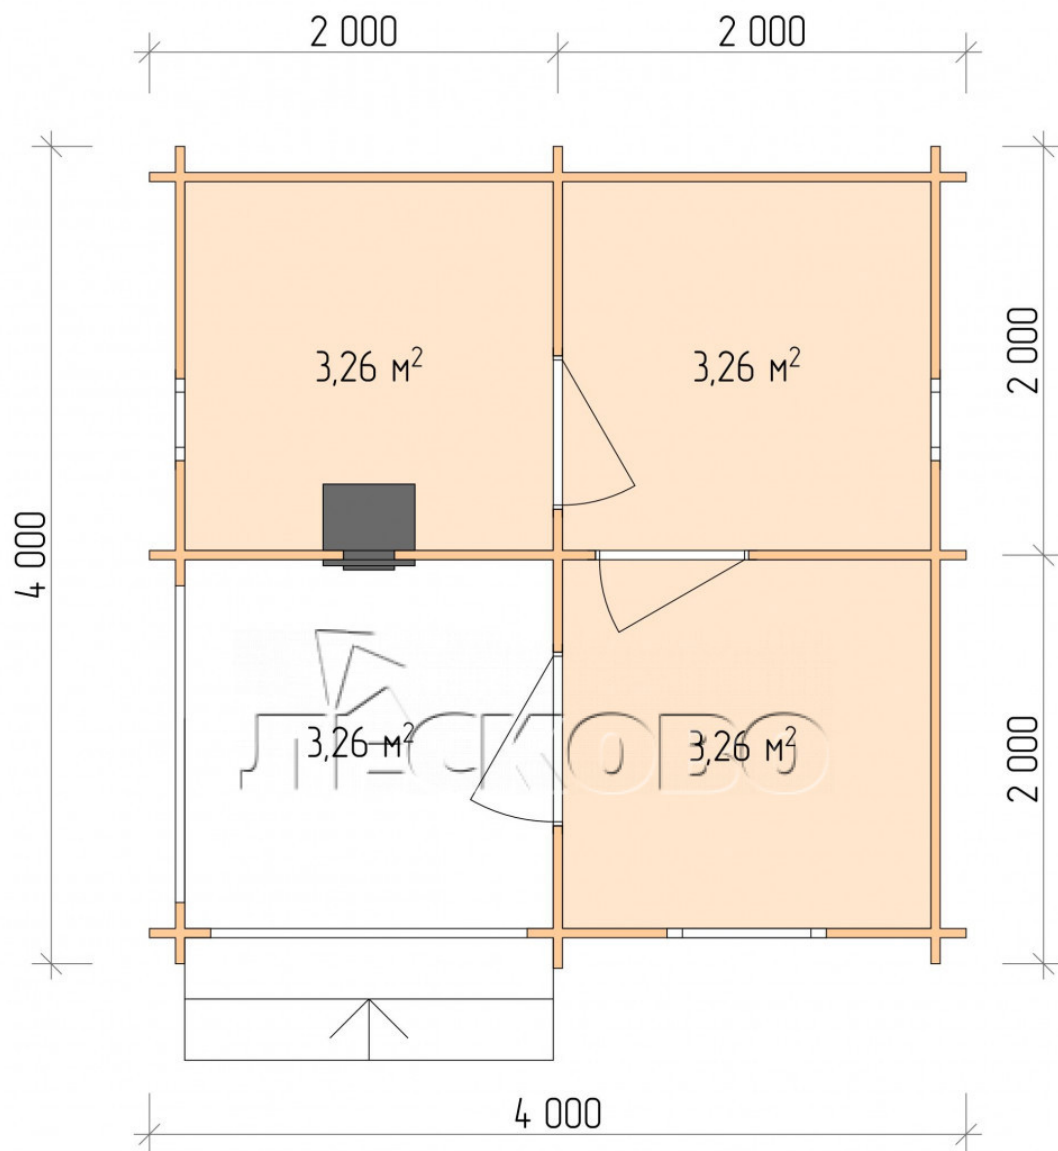

Outdoor sauna "BK" series 4×4

Project Dimensions

4 × 4 / 13.7 m²

Full house set

3,202 €

Timber

45 MM

65 MM
+ 776 €

Project planning

4 000

Разрез

House Kit

- Wall kit: 44 × 145 mm mini-chamber drying chamber with bowls for the project. The material of the tree is spruce, pine (GOST 8486). Humidity 12-14%. The height of the walls is 2.16 m.;
- Logs, lower harness: board 45 × 145 mm chamber drying 10-12%;
- Floors: floorboard 35 mm., Chamber drying;
- Ceiling: imitation of a bar 20 × 135 mm, Chamber drying;
- Wooden windows, glass 4 mm, Single. Treatment with a colorless antiseptic. Hardware;

0.40×0.38 м.2 шт.

0.87×0.78 м.1 шт.

- Wooden doors;

0.84×1.885 м.

bath.2 шт.

0.84×1.885 м.

glass.1 шт.

7. Platbands: dry planed board 20 × 100 mm;