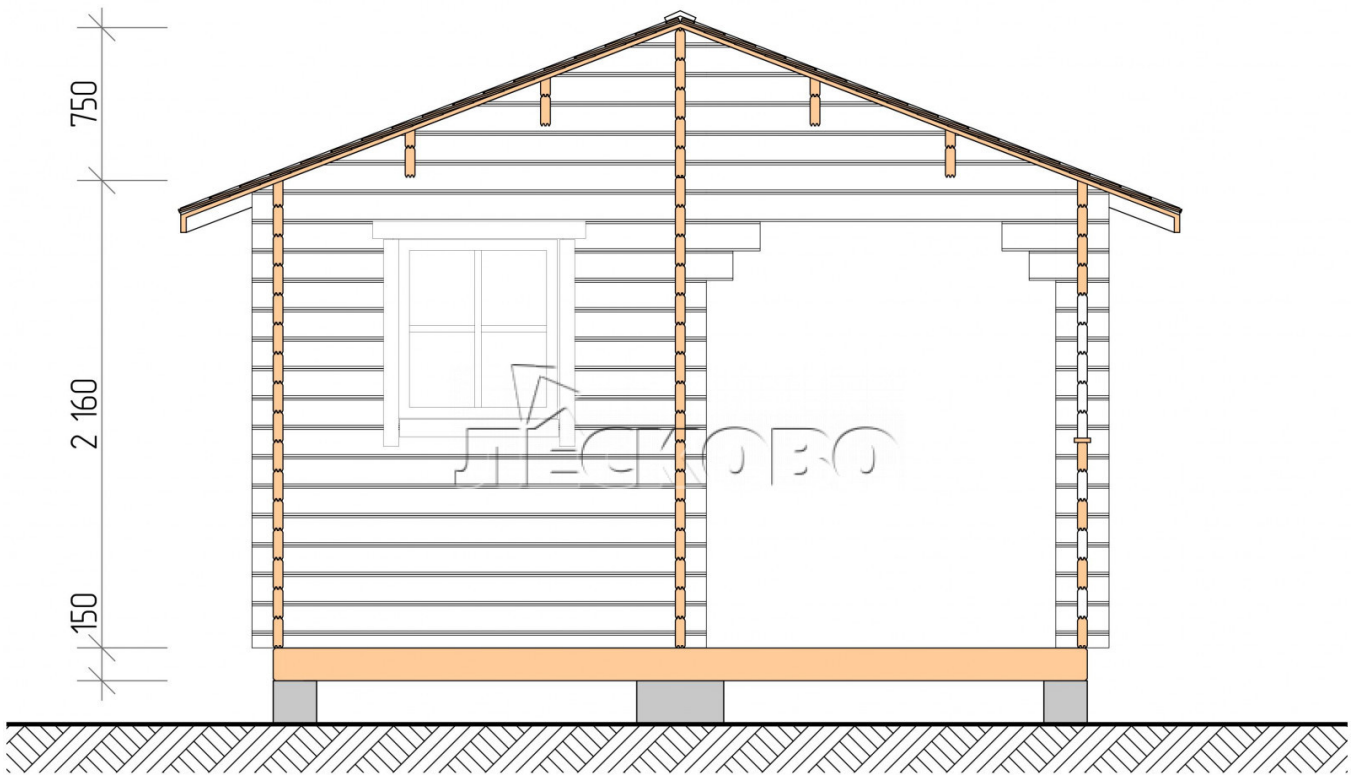

Outdoor sauna "BK" series 4×5.5

Project Dimensions

4 × 5.5 / 19.3 m²

Full house set

3,814 €

Timber

45 MM

65 MM
+ 939 €

Project planning

Разрез

House Kit

- Wall kit: 44 × 145 mm mini-chamber drying chamber with bowls for the project. The material of the tree is spruce, pine (GOST 8486). Humidity 12-14%. The height of the walls is 2.16 m.;
- Logs, lower harness: board 45 × 145 mm chamber drying 10-12%;
- Floors: floorboard 35 mm., Chamber drying;
- Ceiling: imitation of a bar 20 × 135 mm, Chamber drying;
- Wooden windows, glass 4 mm, Single. Treatment with a colorless antiseptic. Hardware;

0.40×0.38 м.2 шт.

0.87×0.78 м.1 шт.

- Wooden doors;

0.84×1.885 м.
bath.2 шт.

0.84×1.885 м.
glass.1 шт.

7. Platbands: dry planed board 20 × 100 mm;

8. Roof: shingles;

9. Skirting board 35 mm.