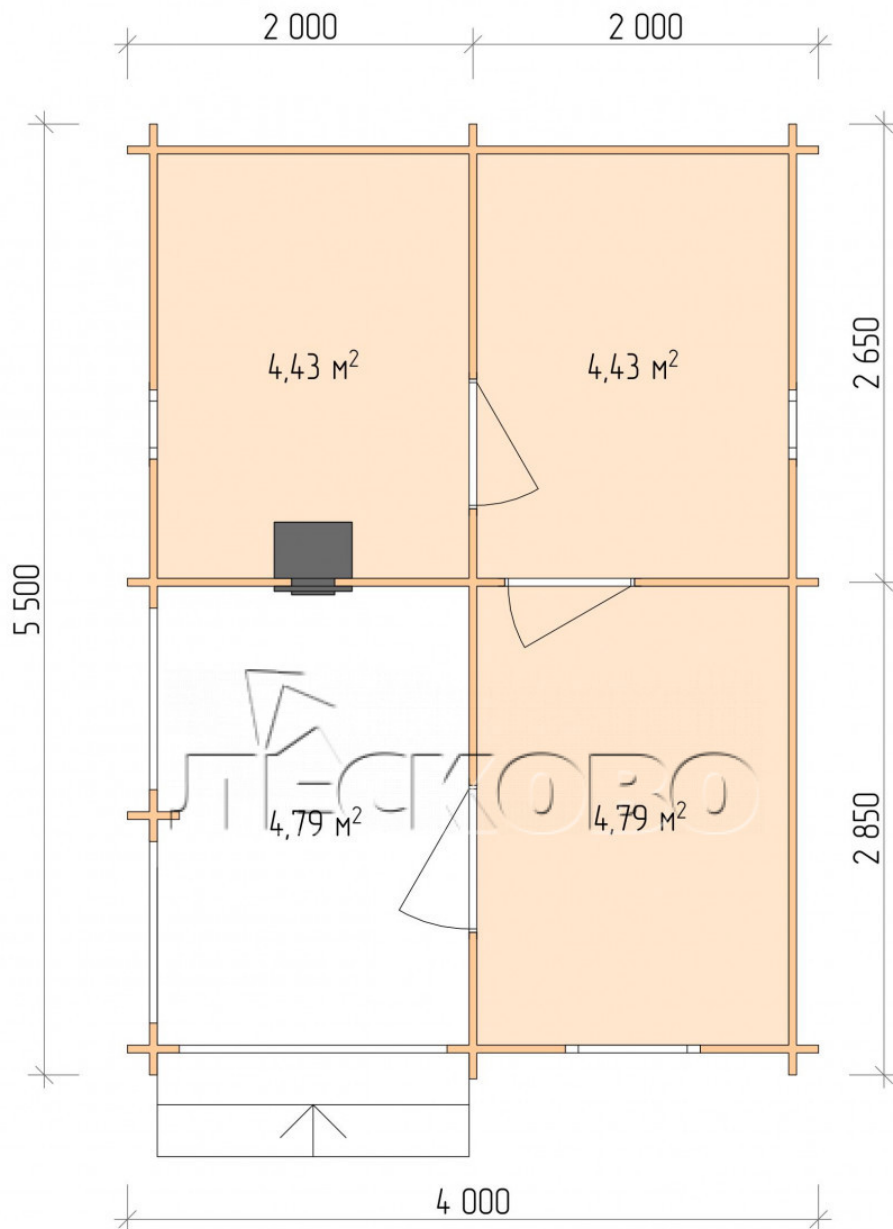

Outdoor sauna "BK" series 4×5.5

Project Dimensions

4 × 5.5 / 19.3 m²

Full house set

3,814 €

Timber

45 MM

65 MM
+ 939 €

Project planning

Разрез

House Kit

- Wall kit: 44 × 145 mm mini-chamber drying chamber with bowls for the project. The material of the tree is spruce, pine (GOST 8486). Humidity 12-14%. The height of the walls is 2.16 m.;
- Logs, lower harness: board 45 × 145 mm chamber drying 10-12%;
- Floors: floorboard 35 mm., Chamber drying;
- Ceiling: imitation of a bar 20 × 135 mm, Chamber drying;
- Wooden windows, glass 4 mm, Single. Treatment with a colorless antiseptic. Hardware;

0.40×0.38 м.2 шт.

0.87×0.78 м.1 шт.

- Wooden doors;

0.84×1.885 м.
bath.2 шт.

0.84×1.885 м.
glass.1 шт.

7. Platbands: dry planed board 20 × 100 mm;

8. Roof: shingles;

9. Skirting board 35 mm.