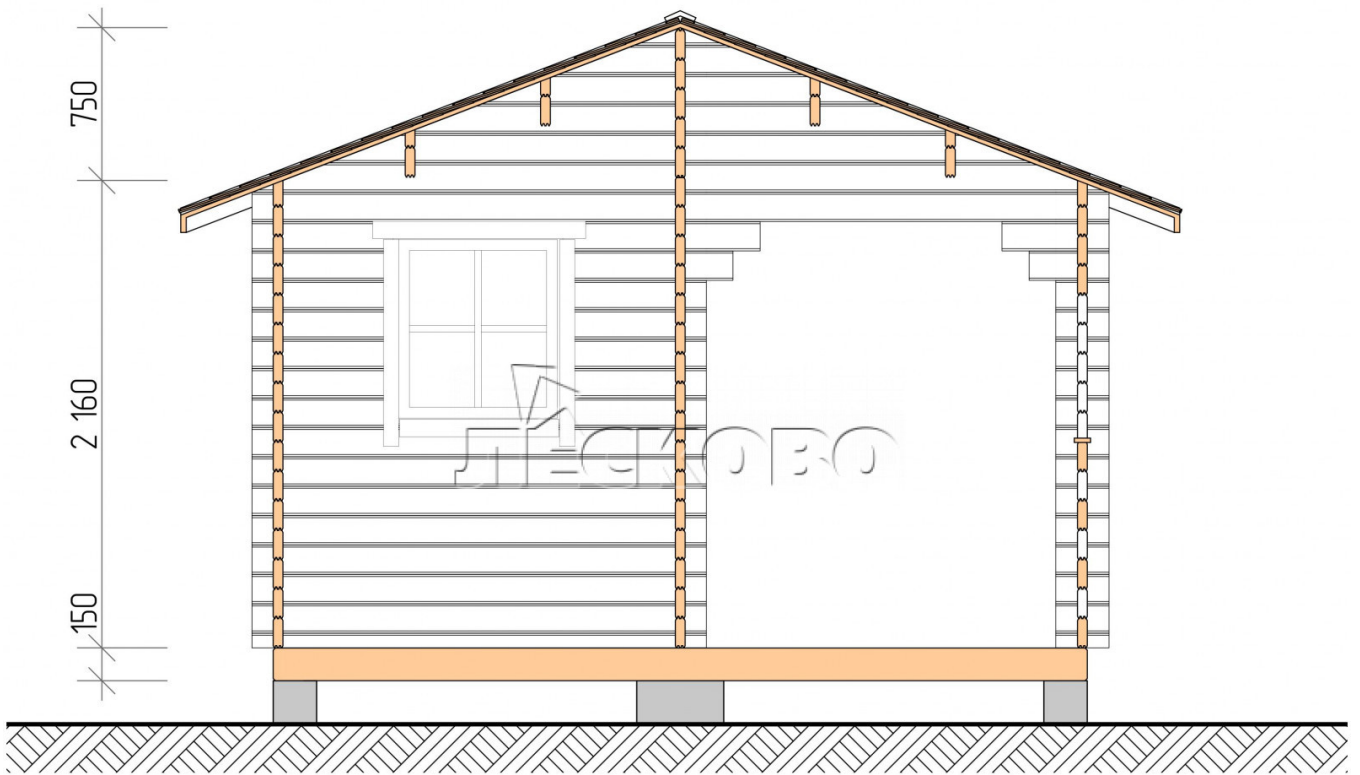

Outdoor sauna "BK" series 4×5

Project Dimensions

4 × 5 / 17.4 m²

Full house set

3,578 €

Timber

45 mm

65 mm
+ 879 €

Project planning

4 000

5 000

Разрез

House Kit

- Wall kit: 44 × 145 mm mini-chamber drying chamber with bowls for the project. The material of the tree is spruce, pine (GOST 8486). Humidity 12-14%. The height of the walls is 2.16 m.;
- Logs, lower harness: board 45 × 145 mm chamber drying 10-12%;
- Floors: floorboard 35 mm., Chamber drying;
- Ceiling: imitation of a bar 20 × 135 mm, Chamber drying;
- Wooden windows, glass 4 mm, Single. Treatment with a colorless antiseptic. Hardware;

0.40×0.38 м.2 шт.

0.87×0.78 м.1 шт.

- Wooden doors;

0.84×1.885 м.
bath.2 шт.

0.84×1.885 м.
glass.1 шт.

7. Platbands: dry planed board 20 × 100 mm;

8. Roof: shingles;

9. Skirting board 35 mm.