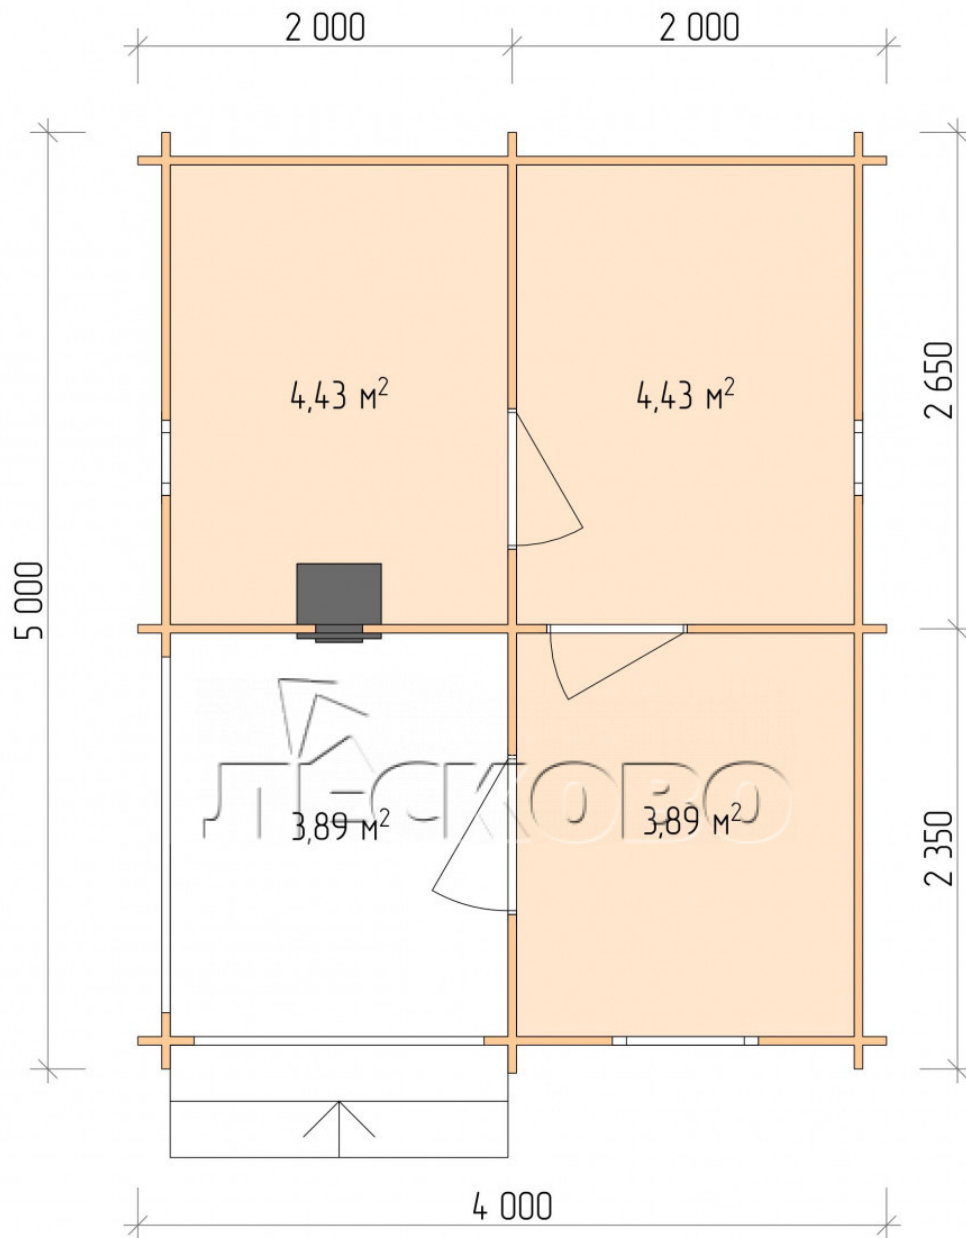

Outdoor sauna "BK" series 4×5

Project Dimensions

4 × 5 / 17.4 m²

Full house set

3,578 €

Timber

45 mm

65 mm
+ 879 €

Project planning

4 000

5 000

Разрез

House Kit

- Wall kit: 44 × 145 mm mini-chamber drying chamber with bowls for the project. The material of the tree is spruce, pine (GOST 8486). Humidity 12-14%. The height of the walls is 2.16 m.;
- Logs, lower harness: board 45 × 145 mm chamber drying 10-12%;
- Floors: floorboard 35 mm., Chamber drying;
- Ceiling: imitation of a bar 20 × 135 mm, Chamber drying;
- Wooden windows, glass 4 mm, Single. Treatment with a colorless antiseptic. Hardware;

0.40×0.38 м.2 шт.

0.87×0.78 м.1 шт.

- Wooden doors;

0.84×1.885 м.
bath.2 шт.

0.84×1.885 м.
glass.1 шт.

7. Platbands: dry planed board 20 × 100 mm;

8. Roof: shingles;

9. Skirting board 35 mm.