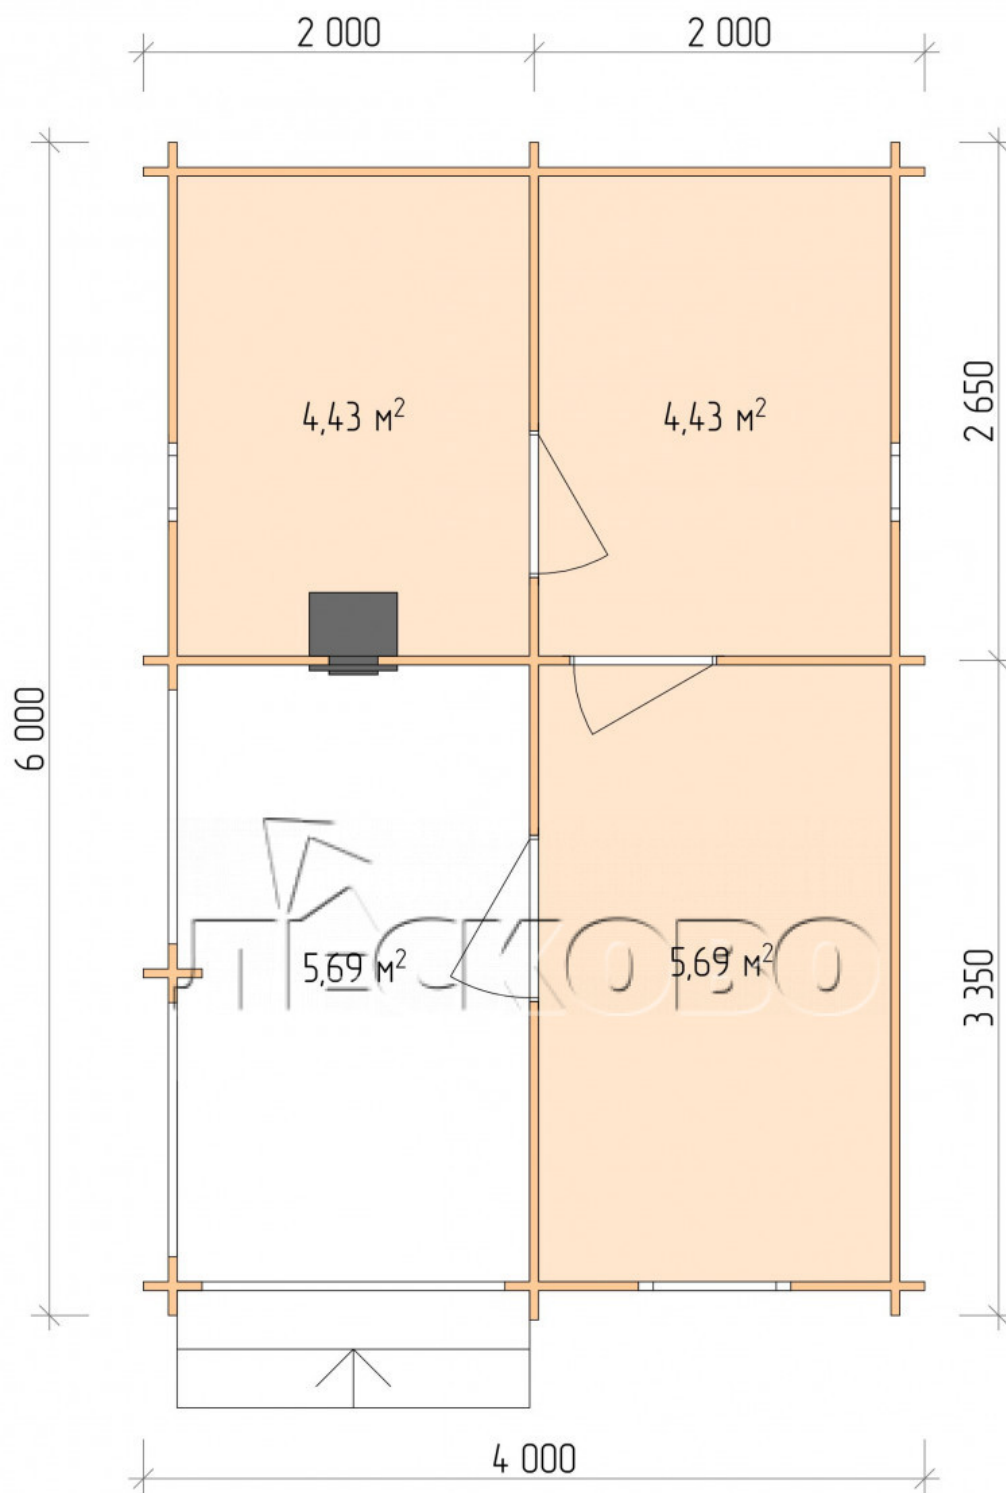

## Outdoor sauna "BK" series 4×6

Project Dimensions

4 × 6 / 21.1 m<sup>2</sup>

Full house set

**4,068 €**

# Разрез

## House Kit

- Wall kit: 44 × 145 mm mini-chamber drying chamber with bowls for the project. The material of the tree is spruce, pine (GOST 8486). Humidity 12-14%. The height of the walls is 2.16 m.;
- Logs, lower harness: board 45 × 145 mm chamber drying 10-12%;
- Floors: floorboard 35 mm., Chamber drying;
- Ceiling: imitation of a bar 20 × 135 mm, Chamber drying;