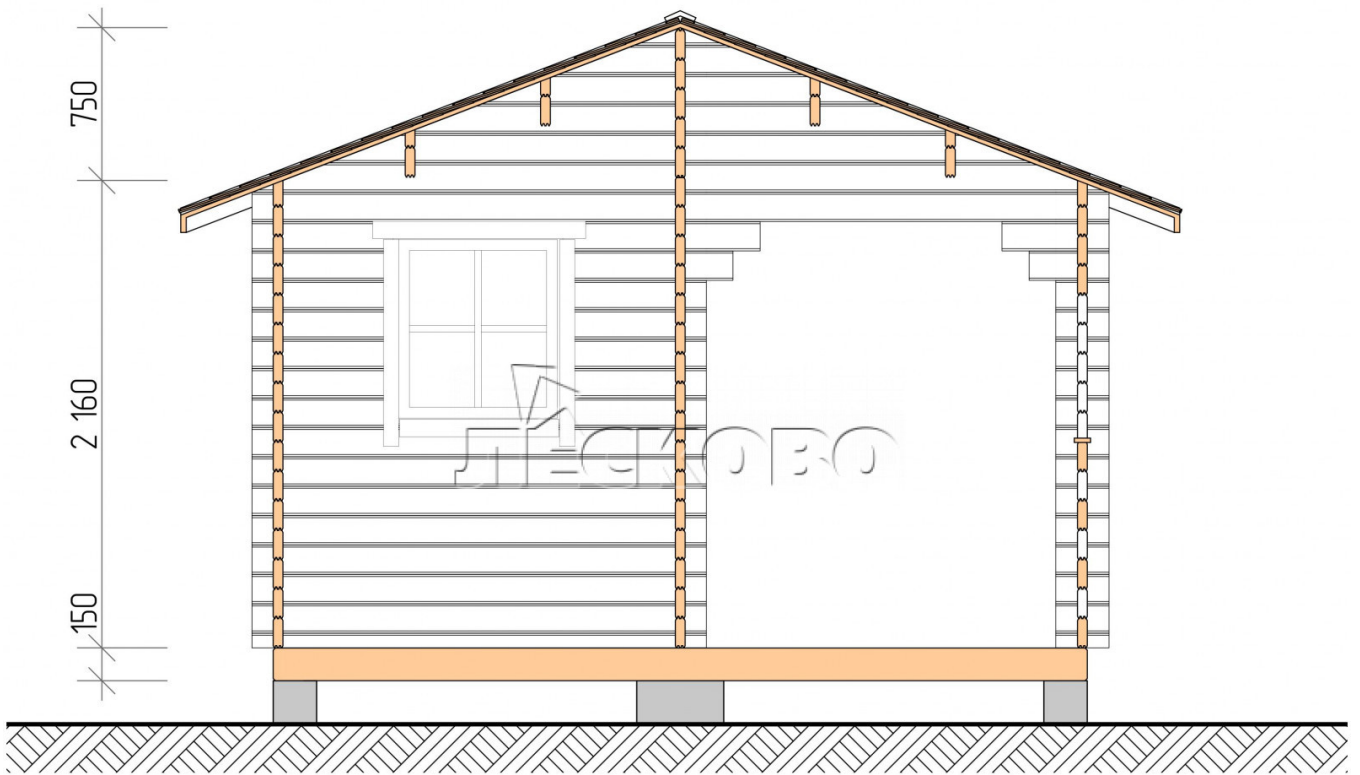

## Outdoor sauna "BK" series 4×6

Project Dimensions

4 × 6 / 21.1 m<sup>2</sup>

Full house set

**4,068 €**

# Разрез

## House Kit

- Wall kit: 44 × 145 mm mini-chamber drying chamber with bowls for the project. The material of the tree is spruce, pine (GOST 8486). Humidity 12-14%. The height of the walls is 2.16 m.;
- Logs, lower harness: board 45 × 145 mm chamber drying 10-12%;
- Floors: floorboard 35 mm., Chamber drying;
- Ceiling: imitation of a bar 20 × 135 mm, Chamber drying;