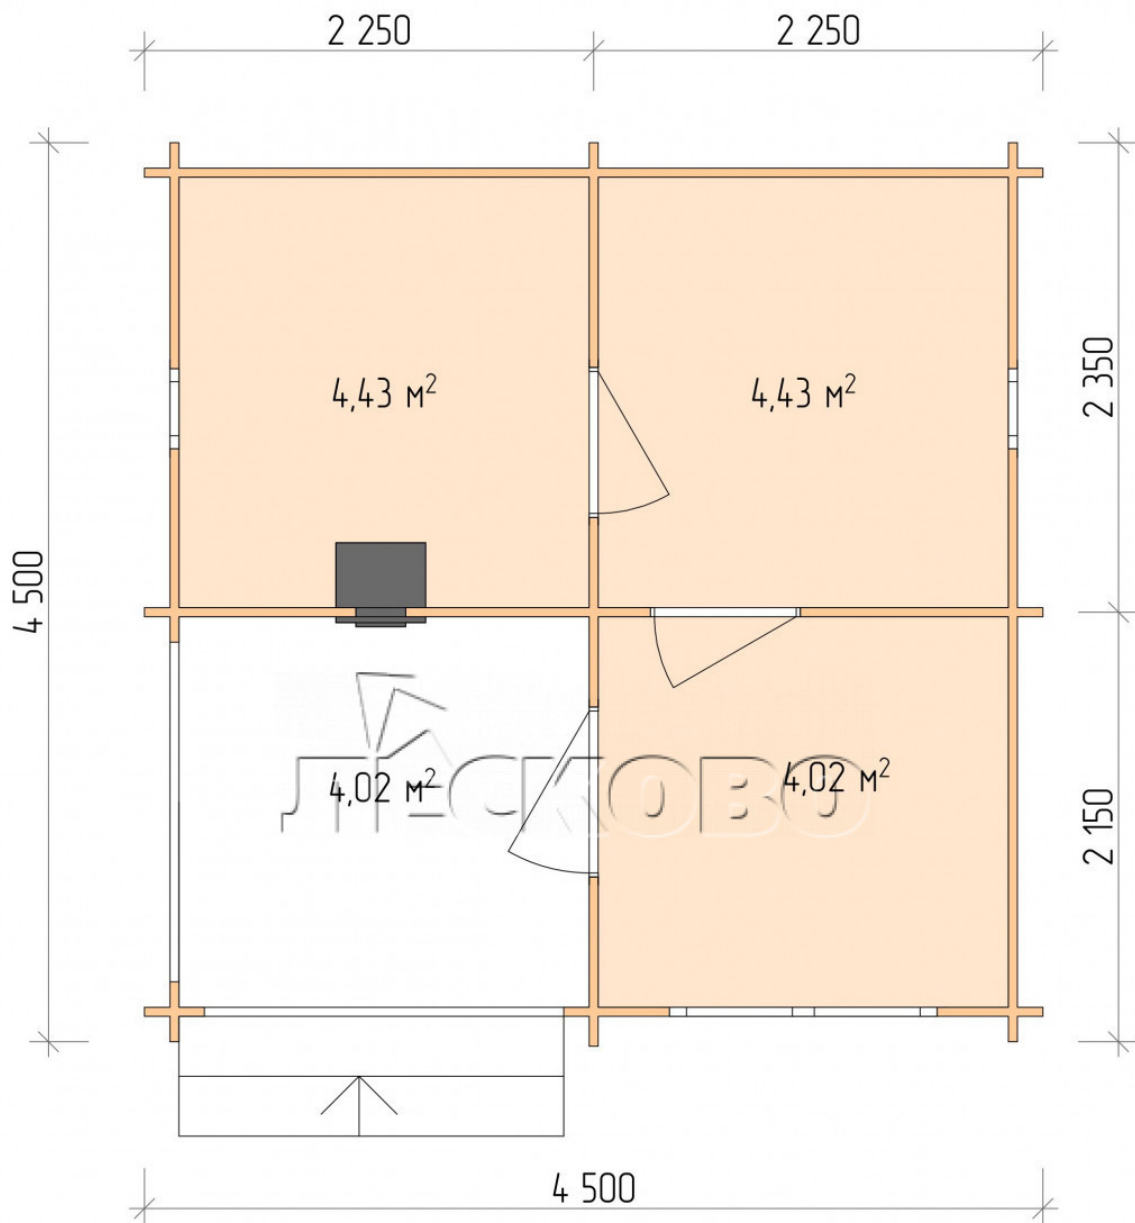

Outdoor sauna "BK" series 4.5×4.5

Project Dimensions

4.5 × 4.5 / 17.7 m²

Full house set

3,658 €

Timber

45 mm

65 mm
+ 880 €

Project planning

4 500

Разрез

House Kit

- Wall kit: 44 × 145 mm mini-chamber drying chamber with bowls for the project. The material of the tree is spruce, pine (GOST 8486). Humidity 12-14%. The height of the walls is 2.16 m.;
- Logs, lower harness: board 45 × 145 mm chamber drying 10-12%;
- Floors: floorboard 35 mm., Chamber drying;
- Ceiling: imitation of a bar 20 × 135 mm, Chamber drying;
- Wooden windows, glass 4 mm, Single. Treatment with a colorless antiseptic. Hardware;

0.40×0.38 м.2 шт. 1.34×0.91 м.1 шт.

- Wooden doors;

0.84×1.885 м.
bath.2 шт.

0.84×1.885 м.
glass.1 шт.

7. Platbands: dry planed board 20 × 100 mm;

8. Roof: shingles;

9. Skirting board 35 mm.

+7 (927) 738-08-11