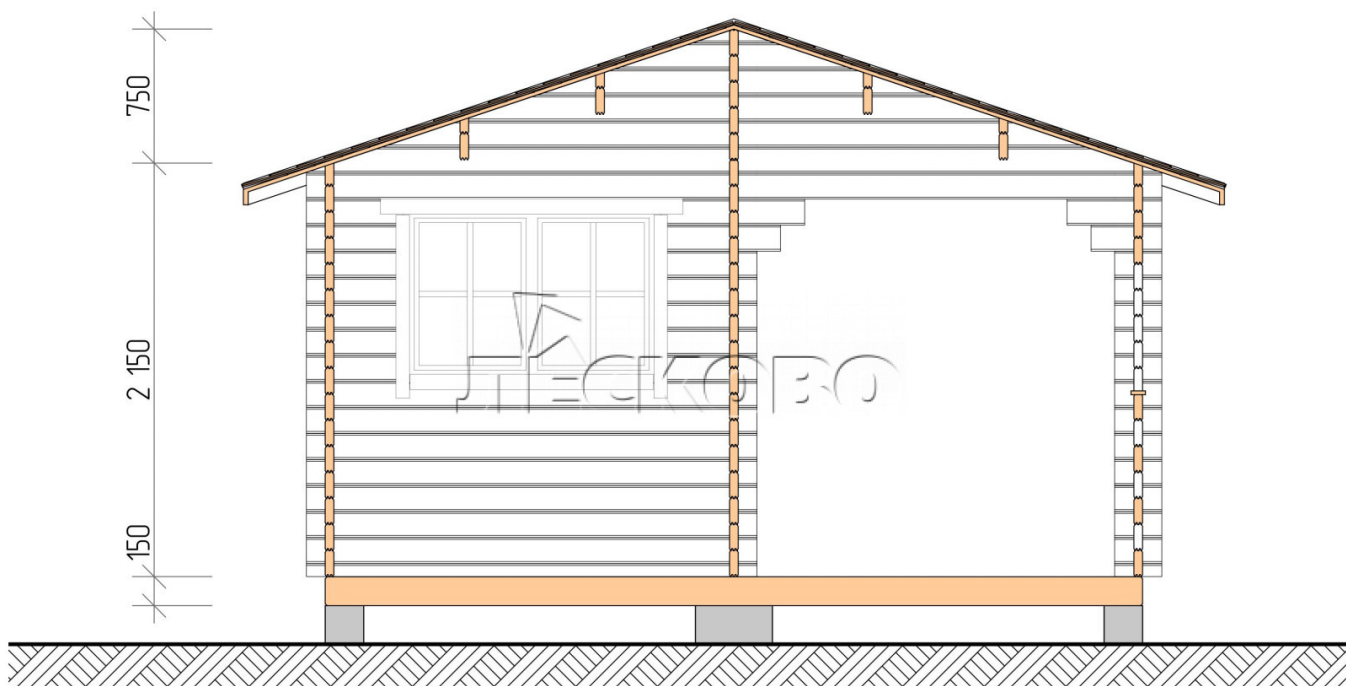

Outdoor sauna "BK" series 4.5×4.5

Project Dimensions

4.5 × 4.5 / 17.7 m²

Full house set

3,658 €

Timber

45 mm

65 mm
+ 880 €

Project planning

4 500

Разрез

House Kit

- Wall kit: 44 × 145 mm mini-chamber drying chamber with bowls for the project. The material of the tree is spruce, pine (GOST 8486). Humidity 12-14%. The height of the walls is 2.16 m.;
- Logs, lower harness: board 45 × 145 mm chamber drying 10-12%;
- Floors: floorboard 35 mm., Chamber drying;
- Ceiling: imitation of a bar 20 × 135 mm, Chamber drying;
- Wooden windows, glass 4 mm, Single. Treatment with a colorless antiseptic. Hardware;

0.40×0.38 м.2 шт. 1.34×0.91 м.1 шт.

- Wooden doors;

0.84×1.885 м.
bath.2 шт.

0.84×1.885 м.
glass.1 шт.

7. Platbands: dry planed board 20 × 100 mm;

8. Roof: shingles;

9. Skirting board 35 mm.

+7 (927) 738-08-11