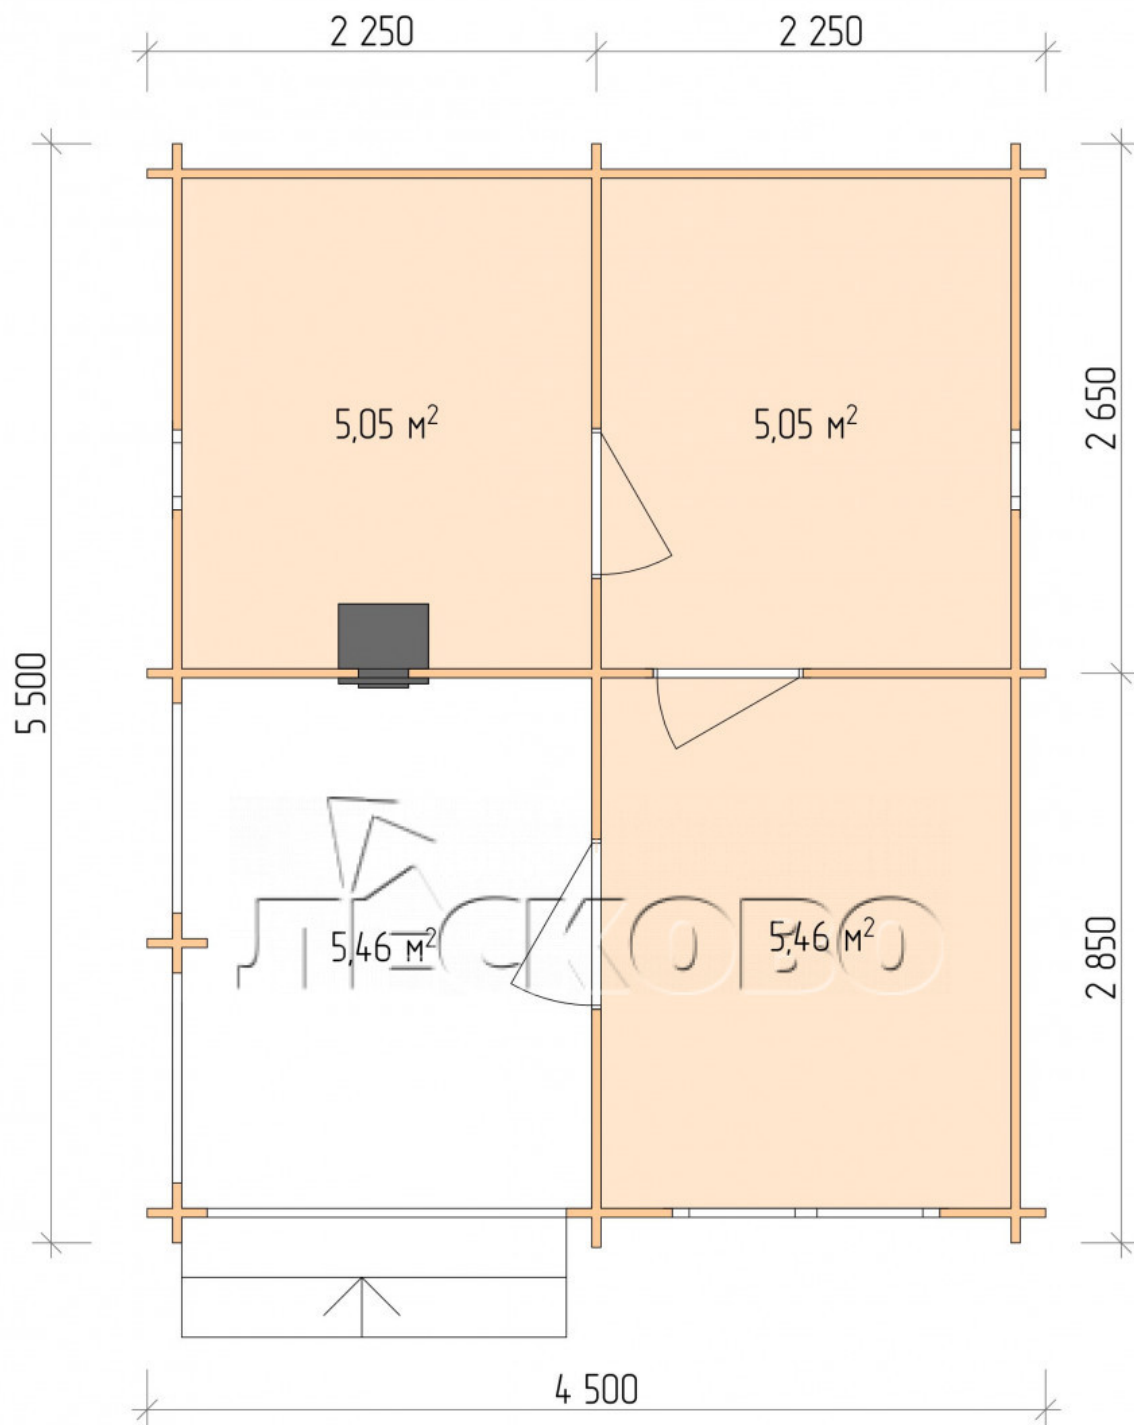

## Outdoor sauna "BK" series 4.5×5.5

Project Dimensions

4.5 × 5.5 / 21.9 m<sup>2</sup>

Full house set

**4,183 €**

# Разрез

## House Kit

- Wall kit: 44 × 145 mm mini-chamber drying chamber with bowls for the project. The material of the tree is spruce, pine (GOST 8486). Humidity 12-14%. The height of the walls is 2.16 m.;
- Logs, lower harness: board 45 × 145 mm chamber drying 10-12%;
- Floors: floorboard 35 mm., Chamber drying;
- Ceiling: imitation of a bar 20 × 135 mm, Chamber drying;

7. Platbands: dry planed board 20 × 100 mm;

8. Roof: shingles;

9. Skirting board 35 mm.

+7 (927) 738-08-11

г. Самара, ул. Дачная, д. 28, оф. 7