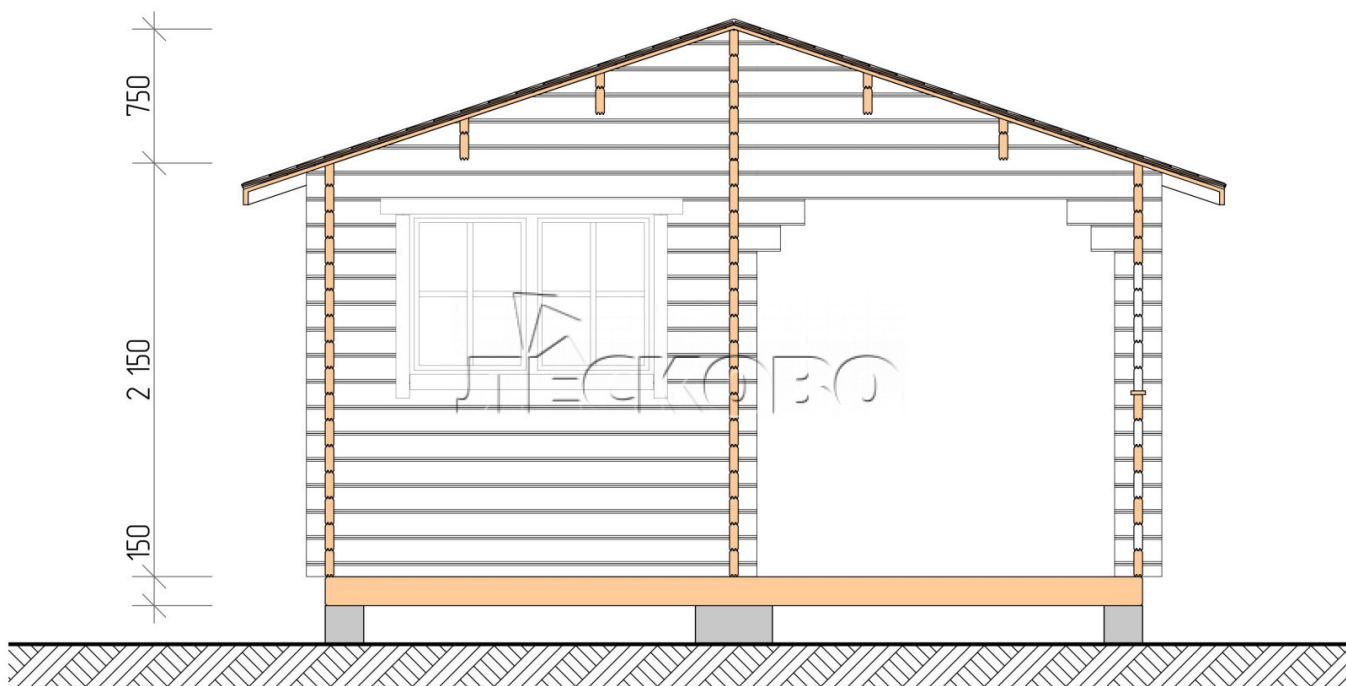

## Outdoor sauna "BK" series 4.5×5.5

Project Dimensions

4.5 × 5.5 / 21.9 m<sup>2</sup>

Full house set

**4,183 €**

# Разрез

## House Kit

- Wall kit: 44 × 145 mm mini-chamber drying chamber with bowls for the project. The material of the tree is spruce, pine (GOST 8486). Humidity 12-14%. The height of the walls is 2.16 m.;
- Logs, lower harness: board 45 × 145 mm chamber drying 10-12%;
- Floors: floorboard 35 mm., Chamber drying;
- Ceiling: imitation of a bar 20 × 135 mm, Chamber drying;