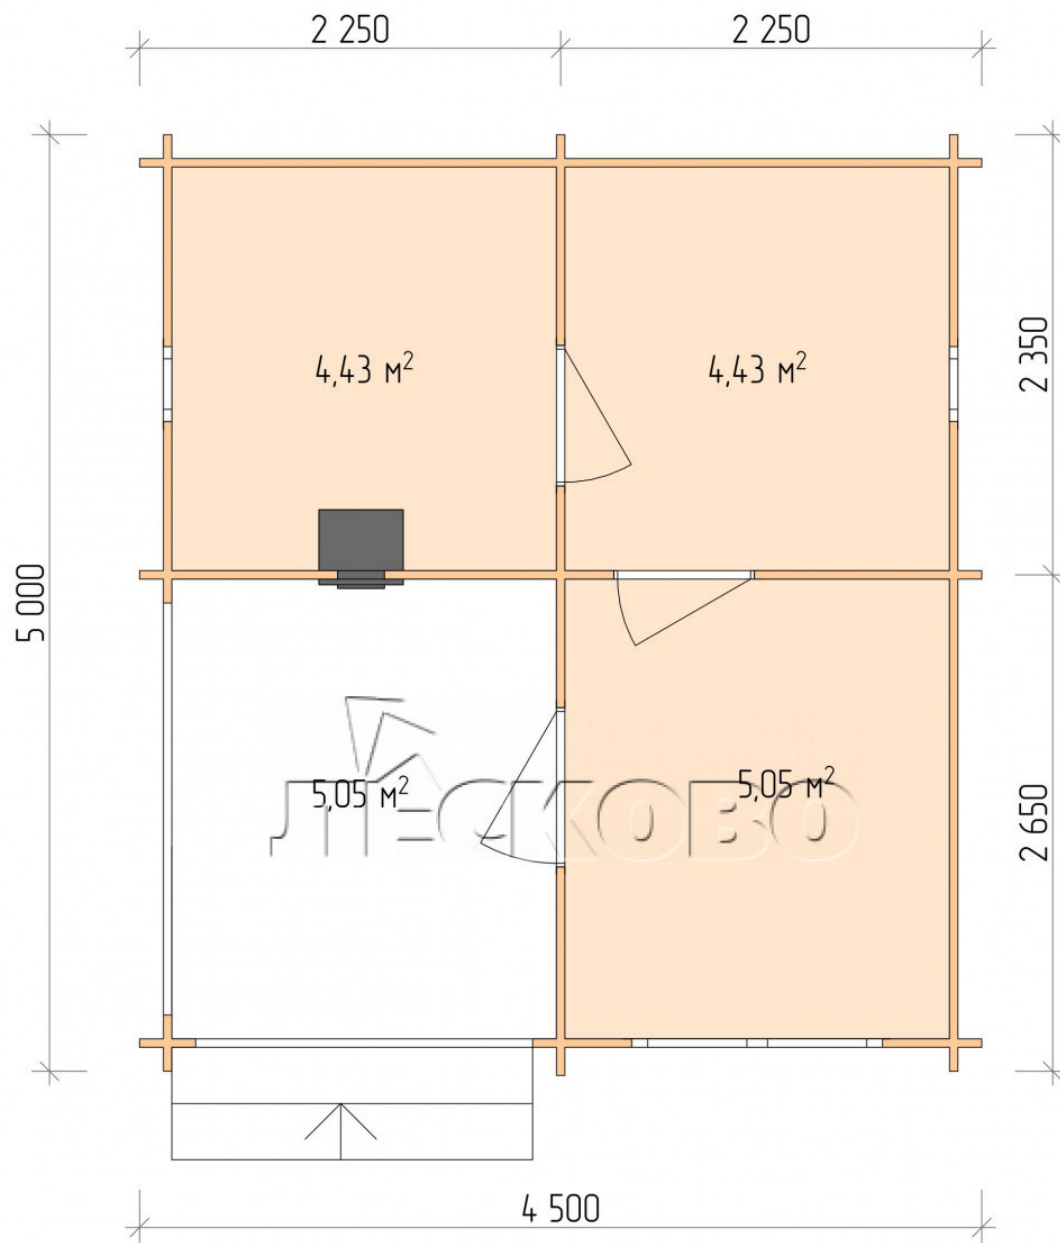

## Outdoor sauna "BK" series 4.5x5

Project Dimensions

4.5 × 5 / 19.8 m<sup>2</sup>

Full house set

**3,805 €**

# Разрез

## House Kit

- Wall kit: 44 × 145 mm mini-chamber drying chamber with bowls for the project. The material of the tree is spruce, pine (GOST 8486). Humidity 12-14%. The height of the walls is 2.16 m.;
- Logs, lower harness: board 45 × 145 mm chamber drying 10-12%;
- Floors: floorboard 35 mm., Chamber drying;
- Ceiling: imitation of a bar 20 × 135 mm, Chamber drying;
- Wooden windows, glass 4 mm, Single. Treatment with a colorless antiseptic. Hardware;

0.40×0.38 м.2 шт. 1.34×0.91 м.1 шт.

- Wooden doors;

0.84×1.885 м.  
bath.2 шт.

0.84×1.885 м.  
glass.1 шт.

7. Platbands: dry planed board 20 × 100 mm;

8. Roof: shingles;

9. Skirting board 35 mm.

+7 (927) 738-08-11