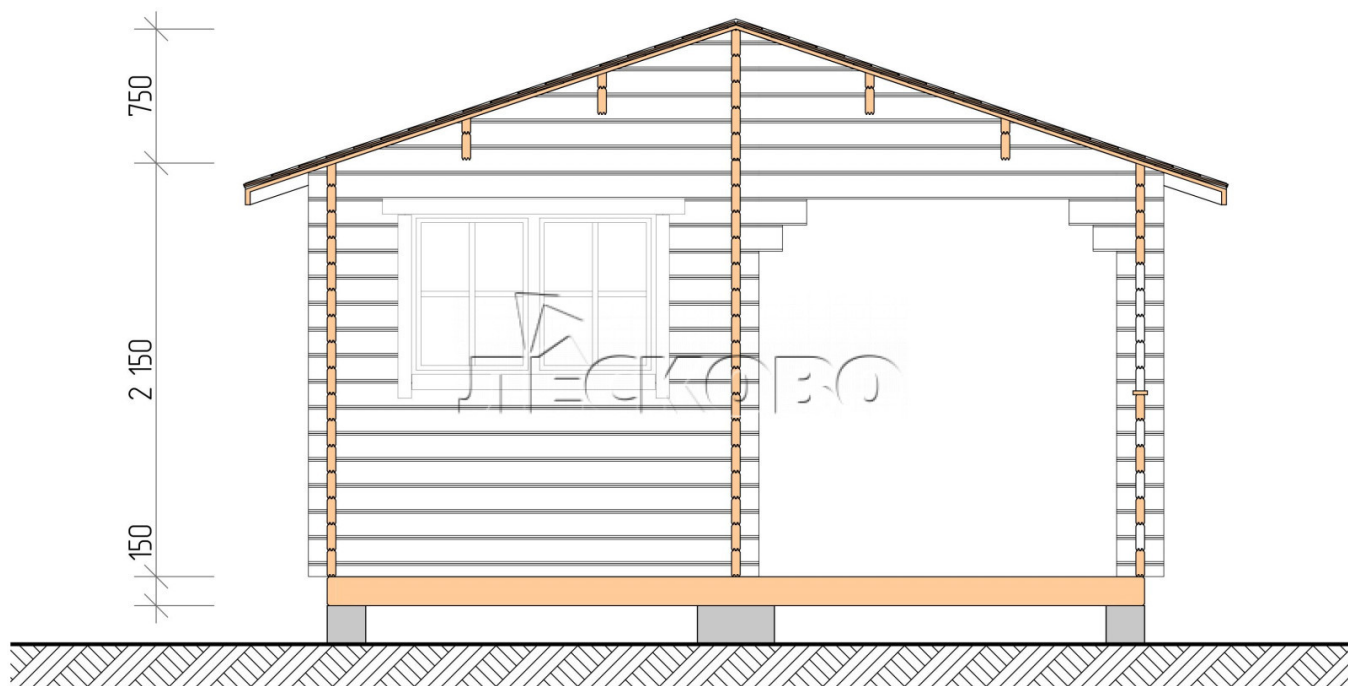

## Outdoor sauna "BK" series 4.5x5

Project Dimensions

4.5 × 5 / 19.8 m<sup>2</sup>

Full house set

**3,805 €**

### Timber

45 MM

65 MM  
+ 914 €

## House Kit

- Wall kit: 44 × 145 mm mini-chamber drying chamber with bowls for the project. The material of the tree is spruce, pine (GOST 8486). Humidity 12-14%. The height of the walls is 2.16 m.;
- Logs, lower harness: board 45 × 145 mm chamber drying 10-12%;
- Floors: floorboard 35 mm., Chamber drying;
- Ceiling: imitation of a bar 20 × 135 mm, Chamber drying;
- Wooden windows, glass 4 mm, Single. Treatment with a colorless antiseptic. Hardware;