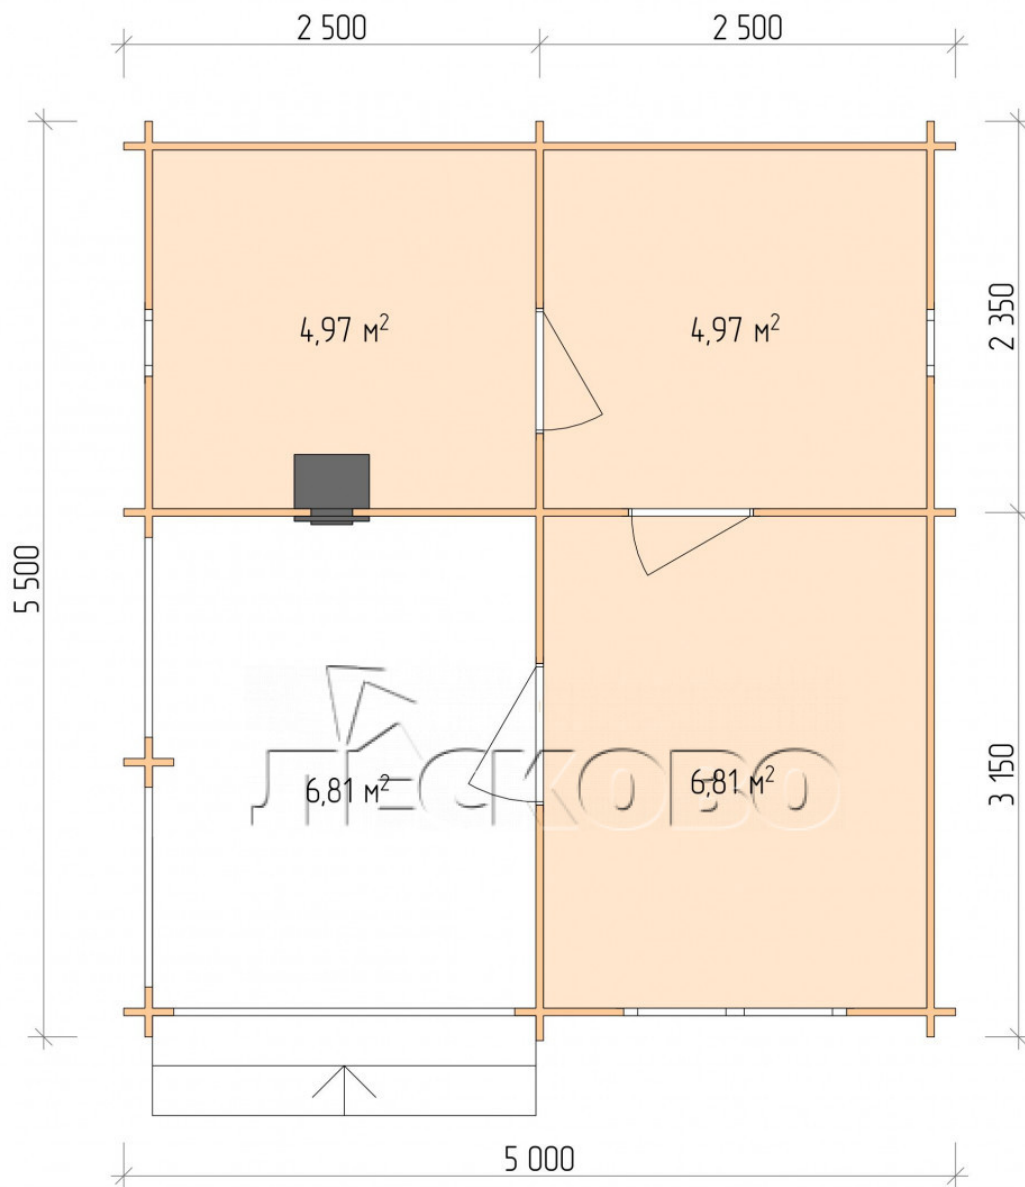

Outdoor sauna "BK" series 5×5.5

Project Dimensions

5 × 5.5 / 24.5 m²

Full house set

4,646 €

Timber

45 MM

65 MM
+ 1,063 €

Project planning

5 000

Разрез

House Kit

- Wall kit: 44 × 145 mm mini-chamber drying chamber with bowls for the project. The material of the tree is spruce, pine (GOST 8486). Humidity 12-14%. The height of the walls is 2.16 m.;
- Logs, lower harness: board 45 × 145 mm chamber drying 10-12%;
- Floors: floorboard 35 mm., Chamber drying;
- Ceiling: imitation of a bar 20 × 135 mm, Chamber drying;
- Wooden windows, glass 4 mm, Single. Treatment with a colorless antiseptic. Hardware;

0.40×0.38 м.2 шт. 1.34×0.91 м.1 шт.

- Wooden doors;

0.84×1.885 м.
bath.2 шт.

0.84×1.885 м.
glass.1 шт.

7. Platbands: dry planed board 20 × 100 mm;

8. Roof: shingles;

9. Skirting board 35 mm.

+7 (927) 738-08-11