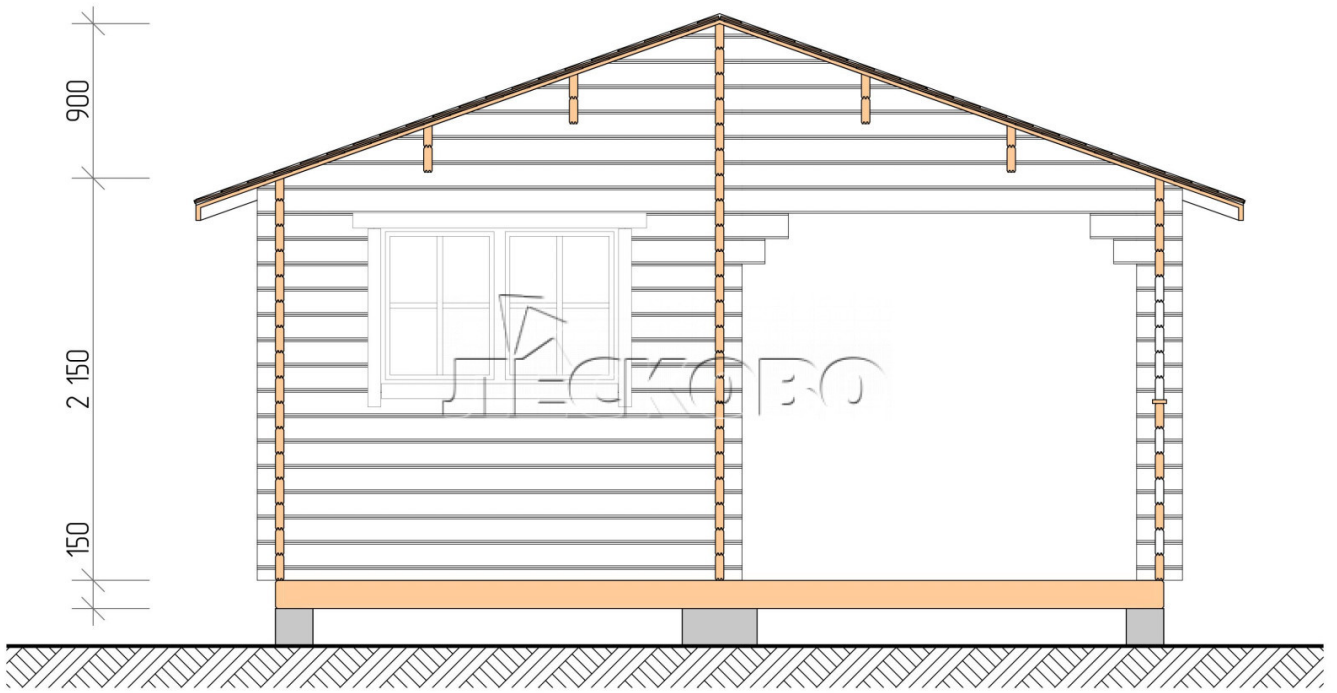

Outdoor sauna "BK" series 5×5.5

Project Dimensions

5 × 5.5 / 24.5 m²

Full house set

4,646 €

Timber

45 MM

65 MM
+ 1,063 €

Project planning

5 000

Разрез

House Kit

- Wall kit: 44 × 145 mm mini-chamber drying chamber with bowls for the project. The material of the tree is spruce, pine (GOST 8486). Humidity 12-14%. The height of the walls is 2.16 m.;
- Logs, lower harness: board 45 × 145 mm chamber drying 10-12%;
- Floors: floorboard 35 mm., Chamber drying;
- Ceiling: imitation of a bar 20 × 135 mm, Chamber drying;
- Wooden windows, glass 4 mm, Single. Treatment with a colorless antiseptic. Hardware;

0.40×0.38 м.2 шт. 1.34×0.91 м.1 шт.

- Wooden doors;

0.84×1.885 м.
bath.2 шт.

0.84×1.885 м.
glass.1 шт.

7. Platbands: dry planed board 20 × 100 mm;

8. Roof: shingles;

9. Skirting board 35 mm.

+7 (927) 738-08-11