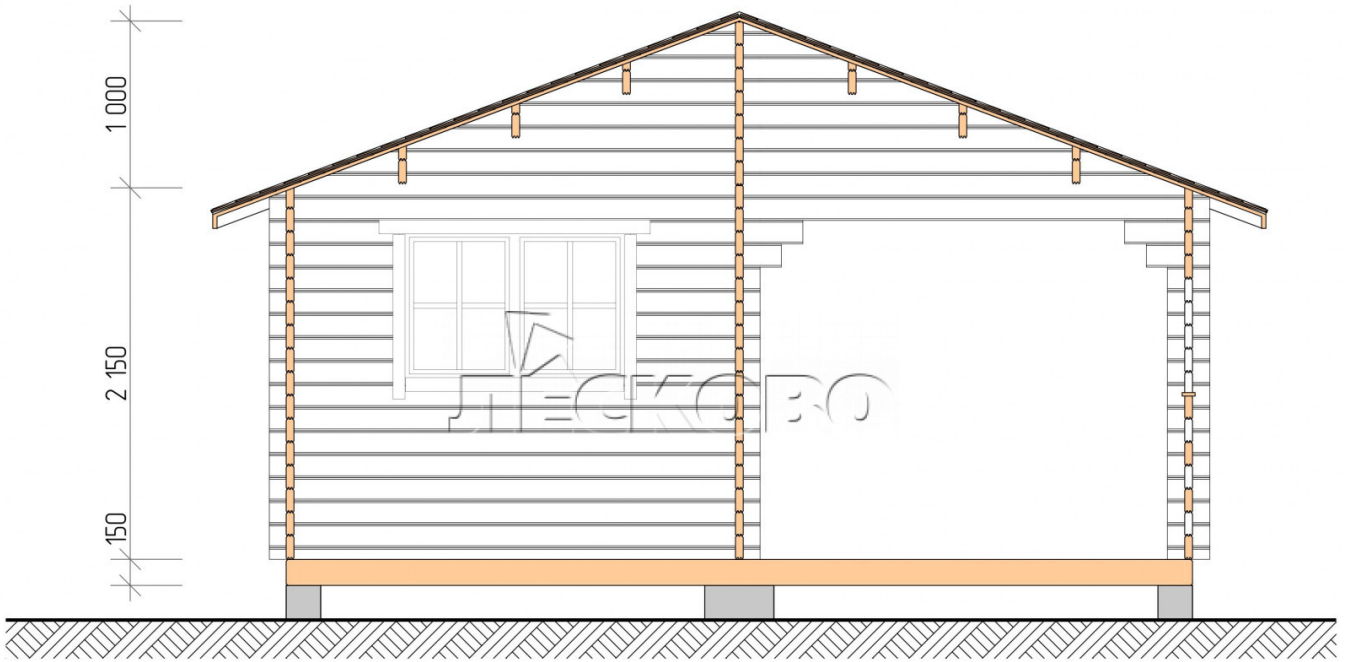

## Outdoor sauna "BK" series 5.5×5.5

Project Dimensions

5.5 × 5.5 / 27.1 m<sup>2</sup>

Full house set

**4,870 €**

### Timber

45 mm

65 mm  
+ 1,143 €

## Project planning

5 500

Разрез

## House Kit

- Wall kit: 44 × 145 mm mini-chamber drying chamber with bowls for the project. The material of the tree is spruce, pine (GOST 8486). Humidity 12-14%. The height of the walls is 2.16 m.;
- Logs, lower harness: board 45 × 145 mm chamber drying 10-12%;
- Floors: floorboard 35 mm., Chamber drying;
- Ceiling: imitation of a bar 20 × 135 mm, Chamber drying;
- Wooden windows, glass 4 mm, Single. Treatment with a colorless antiseptic. Hardware;