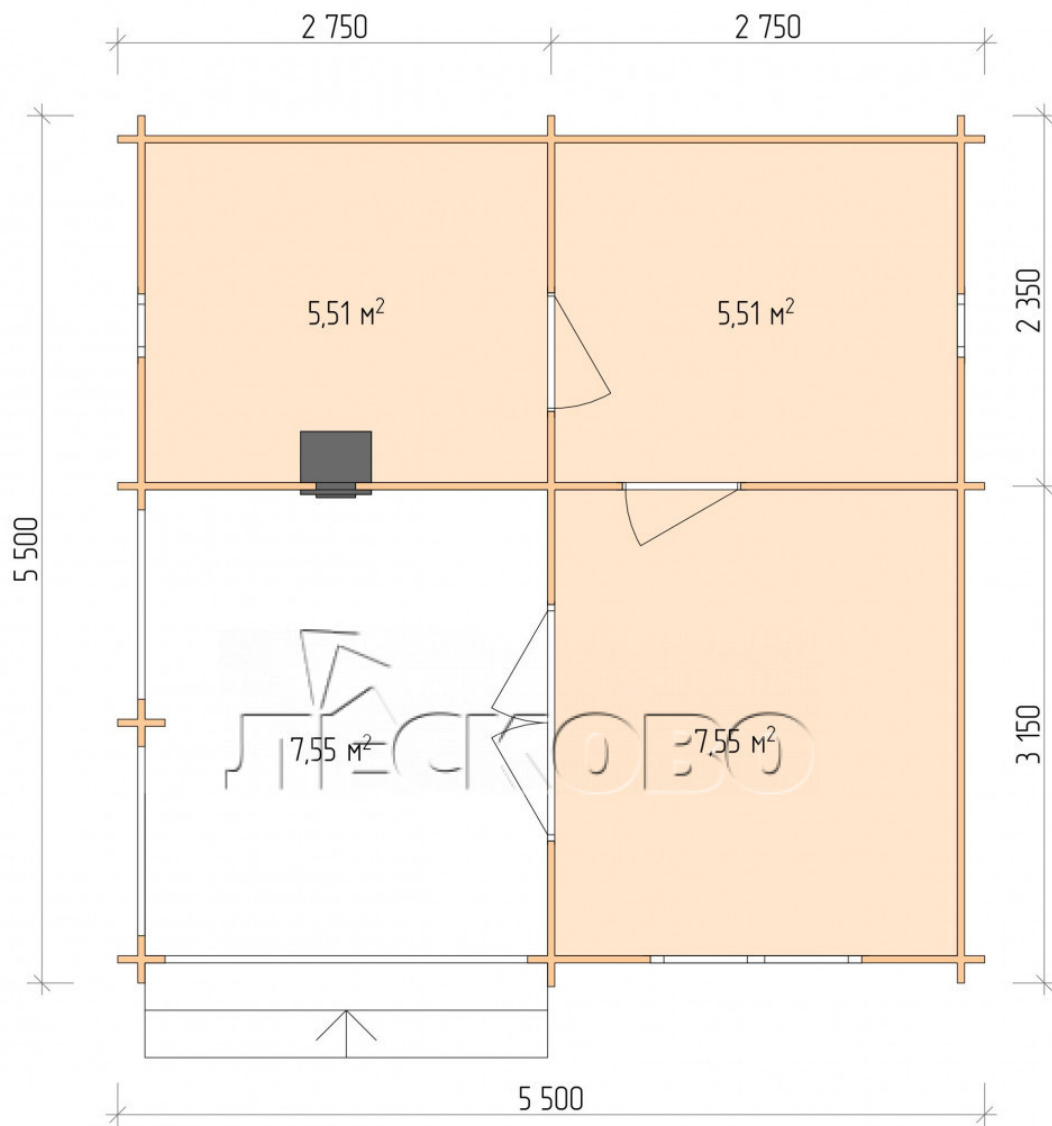

## Outdoor sauna "BK" series 5.5×5.5

Project Dimensions

5.5 × 5.5 / 27.1 m<sup>2</sup>

Full house set

**4,870 €**

## Project planning

5 500

Разрез

## House Kit

- Wall kit: 44 × 145 mm mini-chamber drying chamber with bowls for the project. The material of the tree is spruce, pine (GOST 8486). Humidity 12-14%. The height of the walls is 2.16 m.;
- Logs, lower harness: board 45 × 145 mm chamber drying 10-12%;
- Floors: floorboard 35 mm., Chamber drying;
- Ceiling: imitation of a bar 20 × 135 mm, Chamber drying;
- Wooden windows, glass 4 mm, Single. Treatment with a colorless antiseptic. Hardware;

0.40×0.38 м.2 шт. 1.34×0.91 м.1 шт.

- Wooden doors;

0.84×1.885 м.  
bath.2 шт.

0.84×1.885 м.  
glass.1 шт.

7. Platbands: dry planed board 20 × 100 mm;

8. Roof: shingles;

9. Skirting board 35 mm.

+7 (927) 738-08-11