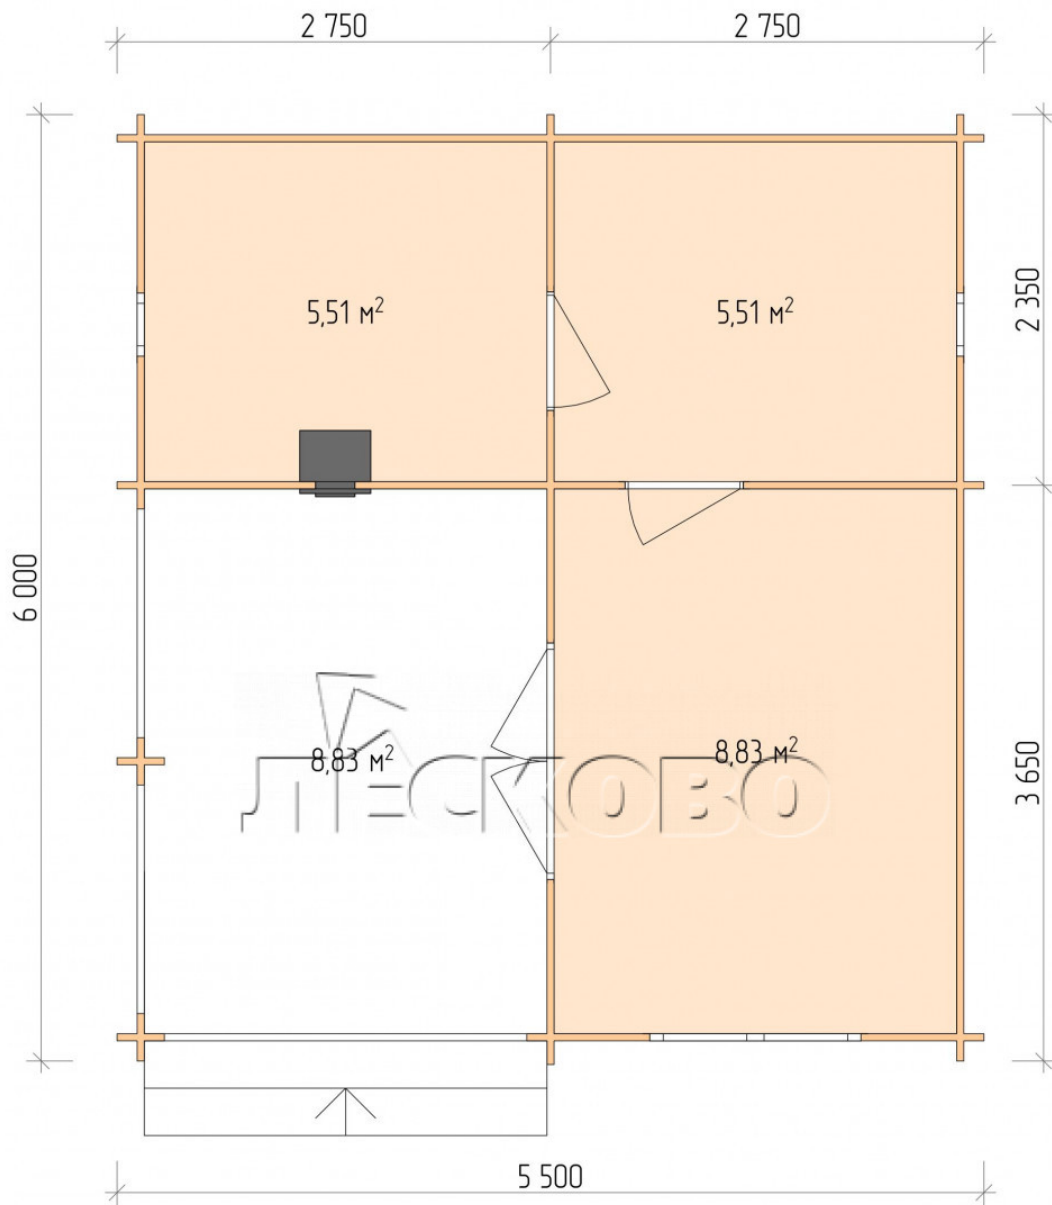

Outdoor sauna "BK" series 5.5×6

Project Dimensions

5.5 × 6 / 29.7 m²

Full house set

5,157 €

Timber

45 mm

65 mm
+ 1,197 €

Project planning

5 500

6 000

Разрез

House Kit

- Wall kit: 44 × 145 mm mini-chamber drying chamber with bowls for the project. The material of the tree is spruce, pine (GOST 8486). Humidity 12-14%. The height of the walls is 2.16 m.;
- Logs, lower harness: board 45 × 145 mm chamber drying 10-12%;
- Floors: floorboard 35 mm., Chamber drying;
- Ceiling: imitation of a bar 20 × 135 mm, Chamber drying;
- Wooden windows, glass 4 mm, Single. Treatment with a colorless antiseptic. Hardware;

0.40×0.38 м.2 шт.

1.34×0.91 м.1 шт.

- Wooden doors;

0.84×1.885 м.

bath.2 шт.

0.84×1.885 м.

glass.1 шт.

7. Platbands: dry planed board 20 × 100 mm;