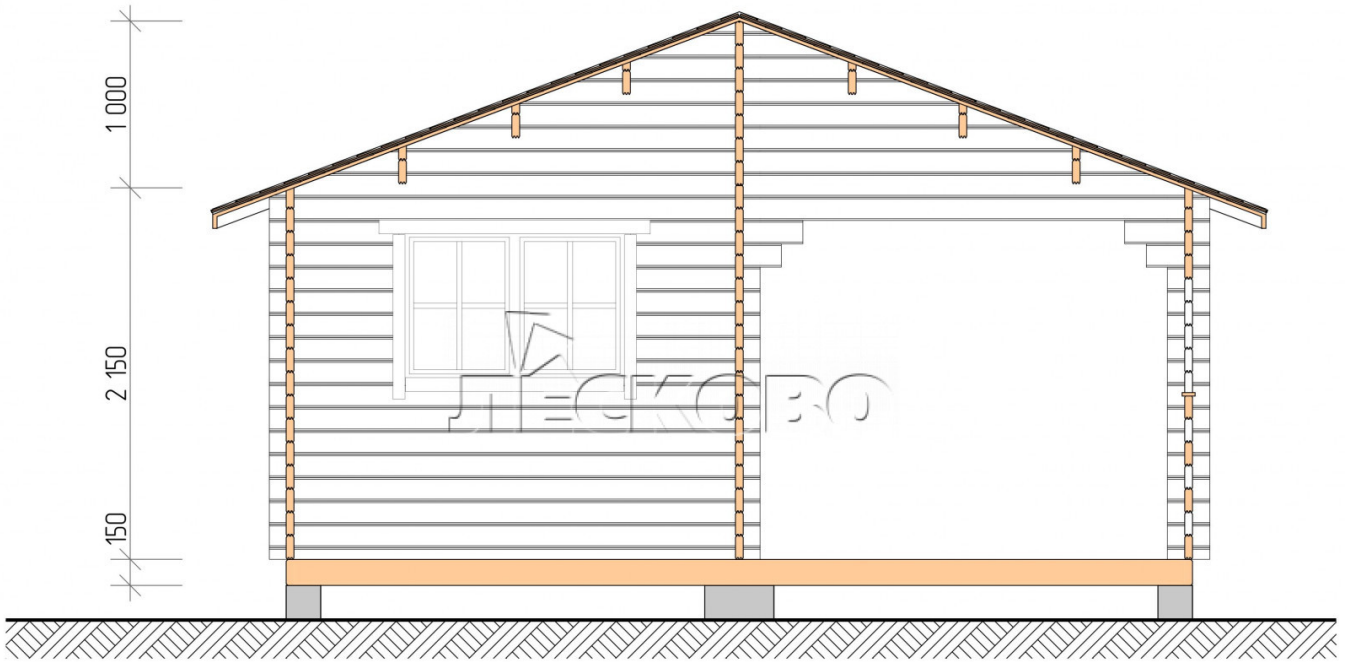

Outdoor sauna "BK" series 5.5×6

Project Dimensions

5.5 × 6 / 29.7 m²

Full house set

5,157 €

Timber

45 mm

65 mm
+ 1,197 €

Project planning

5 500

6 000

Разрез

House Kit

- Wall kit: 44 × 145 mm mini-chamber drying chamber with bowls for the project. The material of the tree is spruce, pine (GOST 8486). Humidity 12-14%. The height of the walls is 2.16 m.;
- Logs, lower harness: board 45 × 145 mm chamber drying 10-12%;
- Floors: floorboard 35 mm., Chamber drying;
- Ceiling: imitation of a bar 20 × 135 mm, Chamber drying;
- Wooden windows, glass 4 mm, Single. Treatment with a colorless antiseptic. Hardware;

0.40×0.38 м.2 шт.

1.34×0.91 м.1 шт.

- Wooden doors;

0.84×1.885 м.

bath.2 шт.

0.84×1.885 м.

glass.1 шт.

7. Platbands: dry planed board 20 × 100 mm;