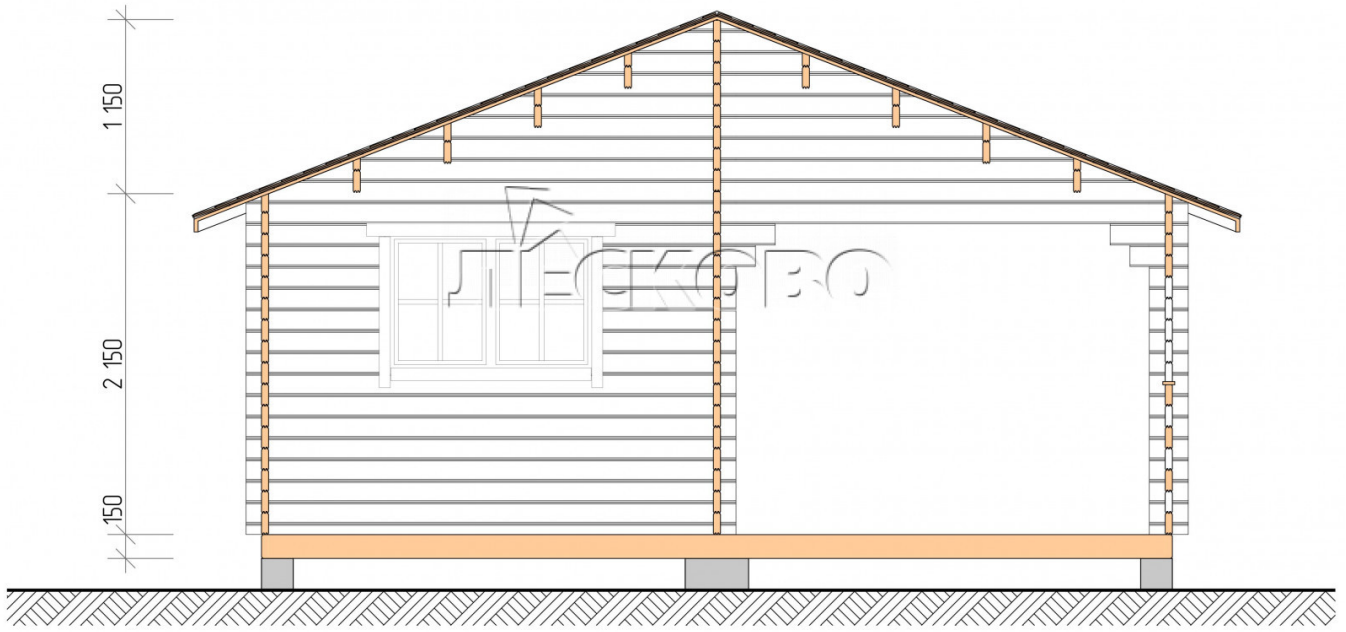

## Outdoor sauna "BK" series 6×6

Project Dimensions

6 × 6 / 32.5 m<sup>2</sup>

Full house set

**5,595 €**

### Timber

45 mm

65 mm  
+ 1,324 €

## House Kit

- Wall kit: 44 × 145 mm mini-chamber drying chamber with bowls for the project. The material of the tree is spruce, pine (GOST 8486). Humidity 12-14%. The height of the walls is 2.16 m.;
- Logs, lower harness: board 45 × 145 mm chamber drying 10-12%;
- Floors: floorboard 35 mm., Chamber drying;
- Ceiling: imitation of a bar 20 × 135 mm, Chamber drying;
- Wooden windows, glass 4 mm, Single. Treatment with a colorless antiseptic. Hardware;