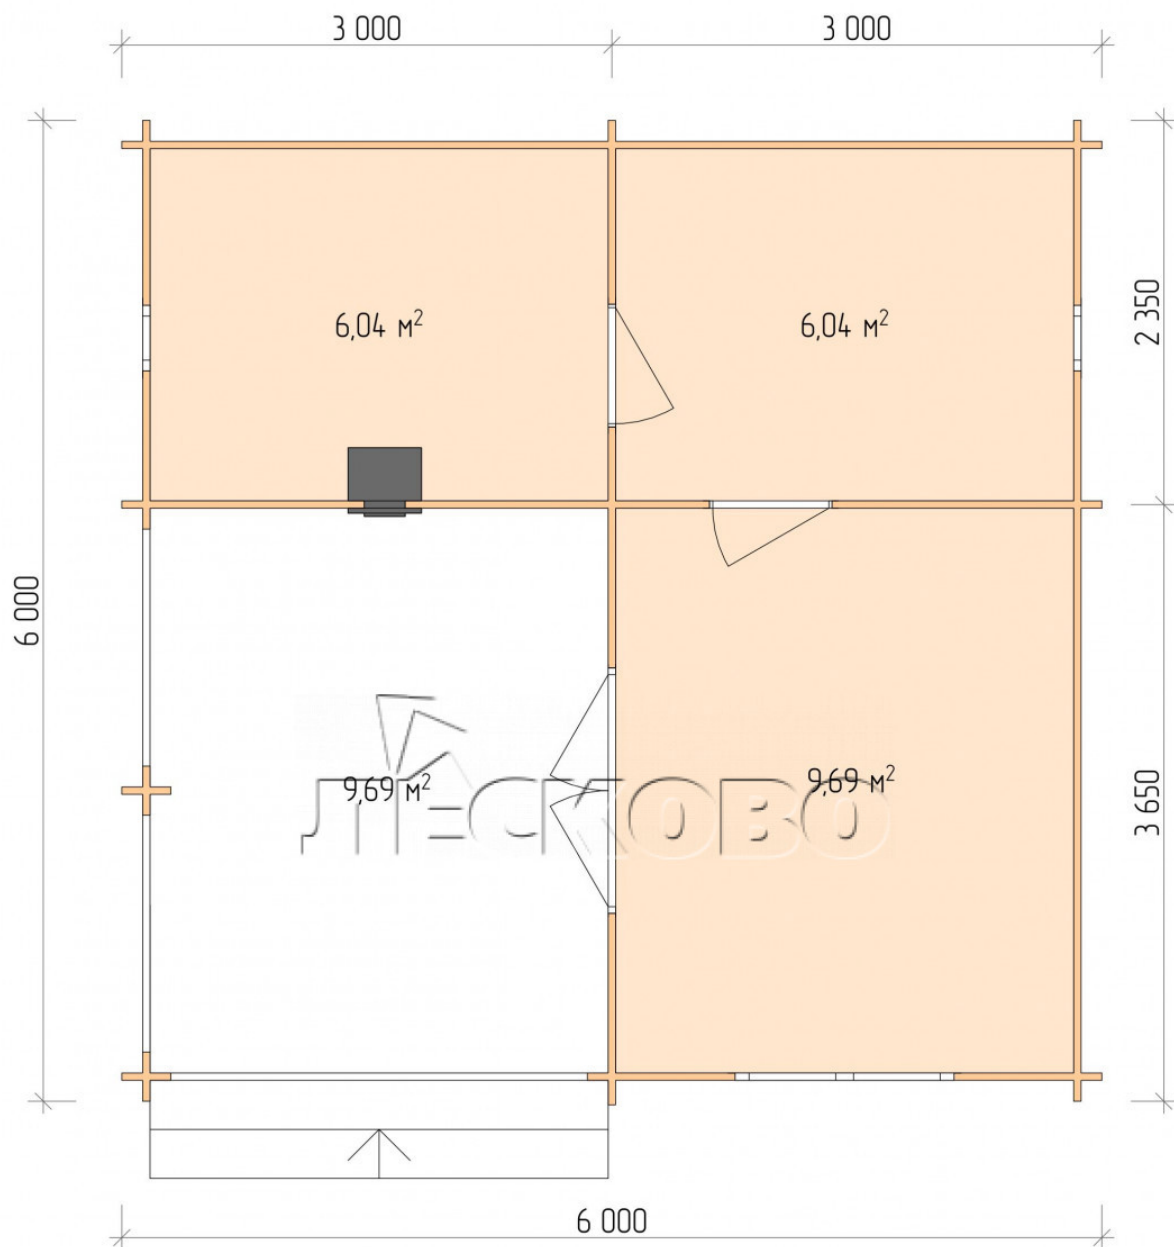

## Outdoor sauna "BK" series 6×6

Project Dimensions

6 × 6 / 32.5 m<sup>2</sup>

Full house set

**5,595 €**

## Project planning

30 403

Разрез

## House Kit

- Wall kit: 44 × 145 mm mini-chamber drying chamber with bowls for the project. The material of the tree is spruce, pine (GOST 8486). Humidity 12-14%. The height of the walls is 2.16 m.;
- Logs, lower harness: board 45 × 145 mm chamber drying 10-12%;
- Floors: floorboard 35 mm., Chamber drying;
- Ceiling: imitation of a bar 20 × 135 mm, Chamber drying;
- Wooden windows, glass 4 mm, Single. Treatment with a colorless antiseptic. Hardware;

0.40×0.38 м.2 шт.

1.34×0.91 м.1 шт.

- Wooden doors;

0.84×1.885 м.  
bath.2 шт.

0.84×1.885 м.  
glass.1 шт.

7. Platbands: dry planed board 20 × 100 mm;

8. Roof: shingles;

9. Skirting board 35 mm.