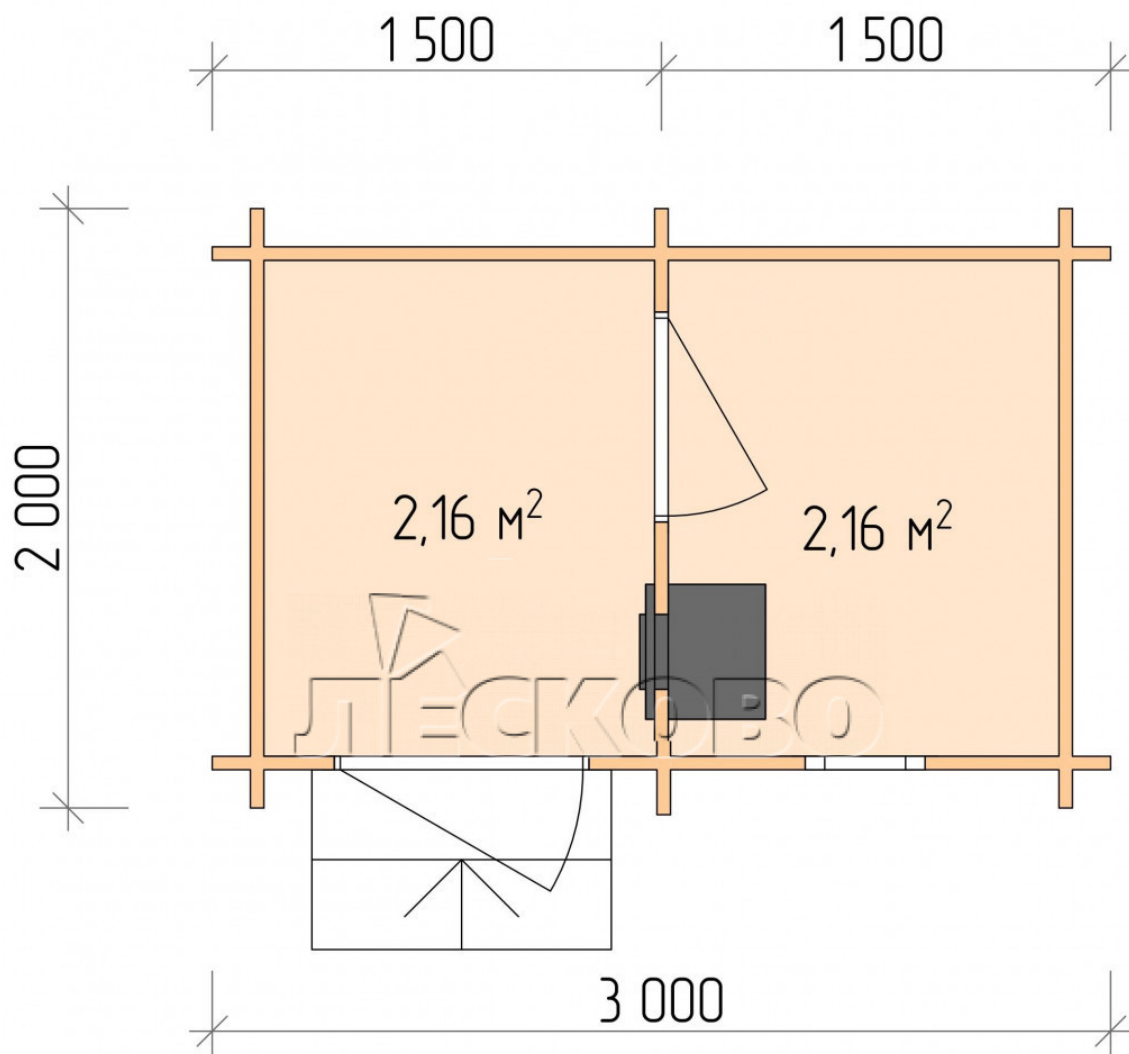

## House Kit

- Wall kit: 44 × 145 mm mini-chamber drying chamber with bowls for the project. The material of the tree is spruce, pine (GOST 8486). Humidity 12-14%. The height of the walls is 2.16 m.;
- Logs, lower harness: board 45 × 145 mm chamber drying 10-12%;
- Floors: floorboard 35 mm., Chamber drying;
- Ceiling: imitation of a bar 20 × 135 mm, Chamber drying;
- Wooden windows, glass 4 mm, Single. Treatment with a colorless antiseptic. Hardware;