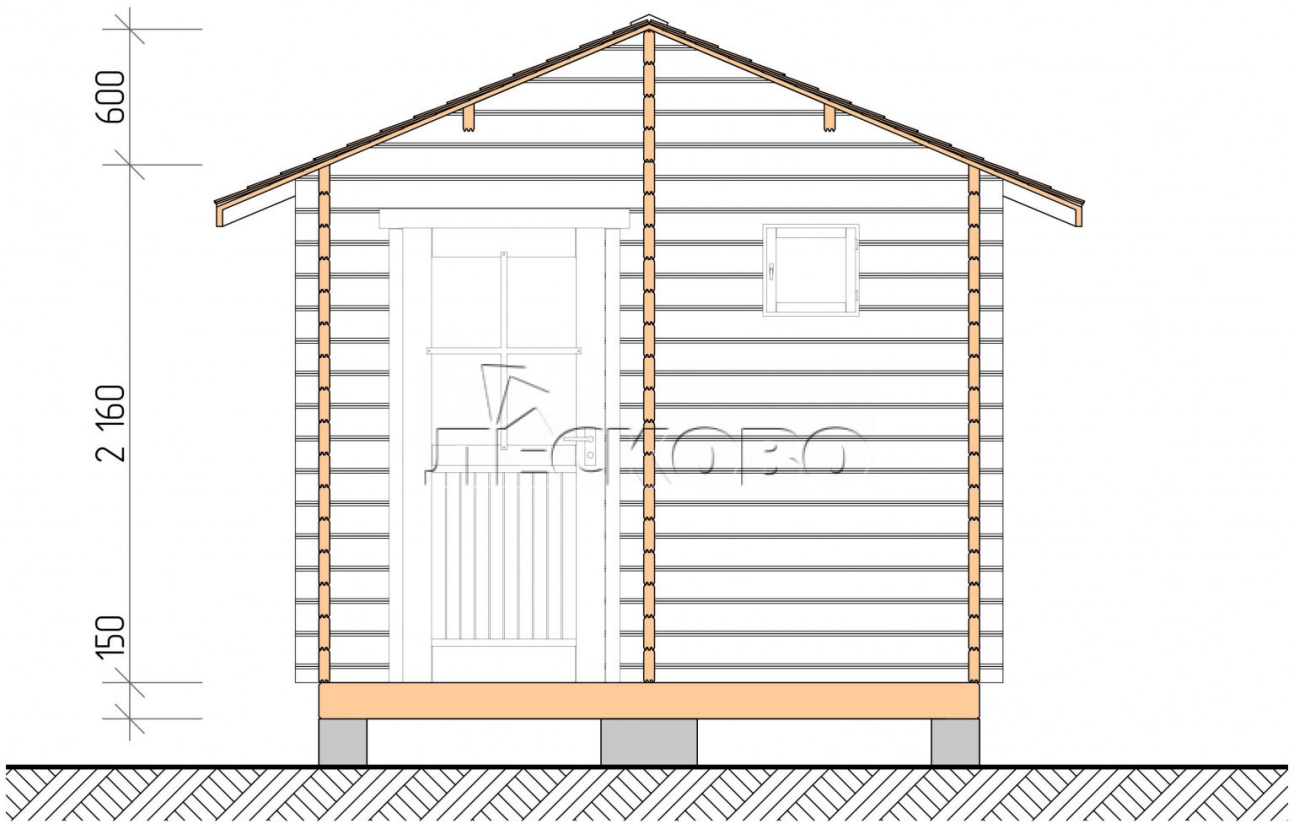

## Outdoor sauna "BL" series 3×2

Project Dimensions

3 × 2 / 4.6 m<sup>2</sup>

Full house set

**1,550 €**

# Разрез

## House Kit

- Wall kit: 44 × 145 mm mini-chamber drying chamber with bowls for the project. The material of the tree is spruce, pine (GOST 8486). Humidity 12-14%. The height of the walls is 2.16 m.;
- Logs, lower harness: board 45 × 145 mm chamber drying 10-12%;
- Floors: floorboard 35 mm., Chamber drying;
- Ceiling: imitation of a bar 20 × 135 mm, Chamber drying;
- Wooden windows, glass 4 mm, Single. Treatment with a colorless antiseptic. Hardware;