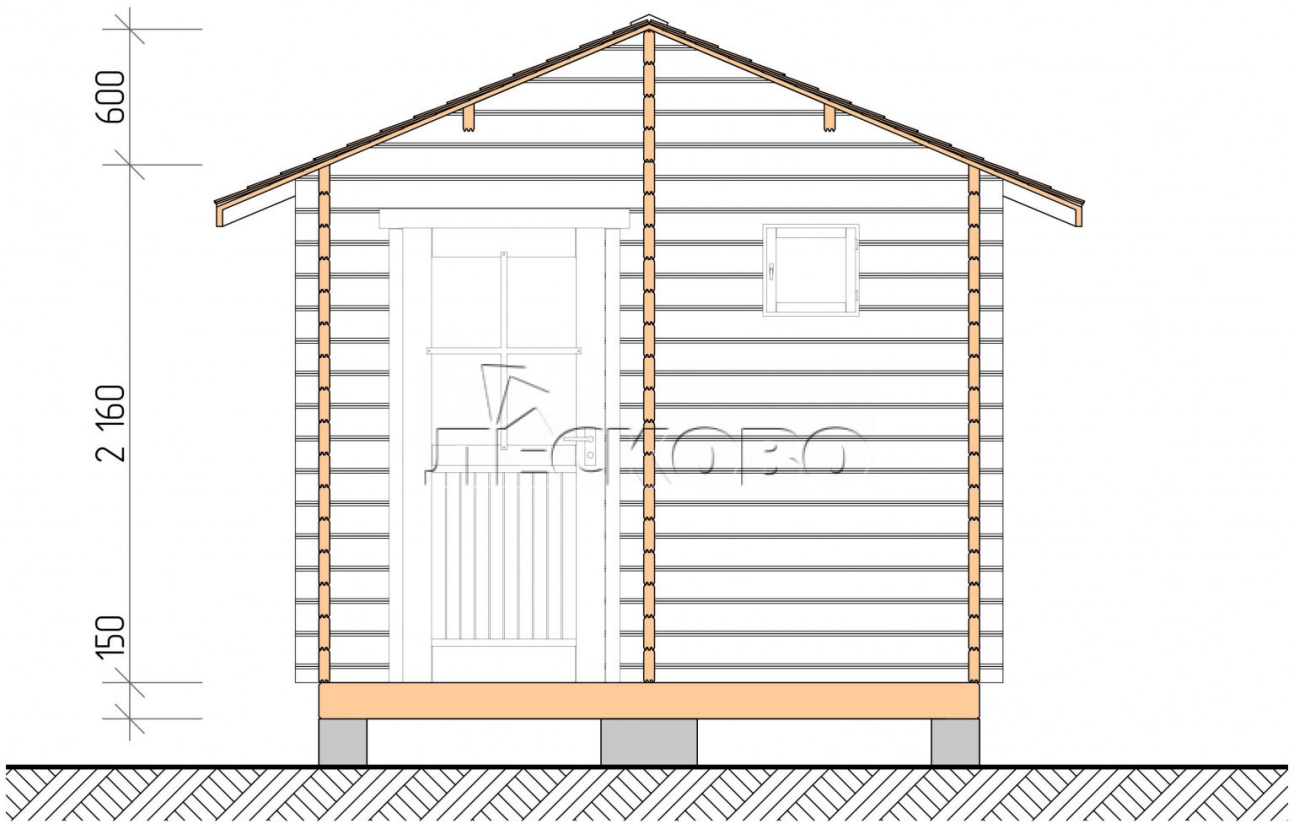

## Outdoor sauna "BL" series 3×3.5

Project Dimensions

3 × 3.5 / 8.7 m<sup>2</sup>

Full house set

**2,457 €**

### Timber

45 MM

65 MM  
+ 596 €

# Разрез

## House Kit

- Wall kit: 44 × 145 mm mini-chamber drying chamber with bowls for the project. The material of the tree is spruce, pine (GOST 8486). Humidity 12-14%. The height of the walls is 2.16 m.;
- Logs, lower harness: board 45 × 145 mm chamber drying 10-12%;
- Floors: floorboard 35 mm., Chamber drying;
- Ceiling: imitation of a bar 20 × 135 mm, Chamber drying;
- Wooden windows, glass 4 mm, Single. Treatment with a colorless antiseptic. Hardware;