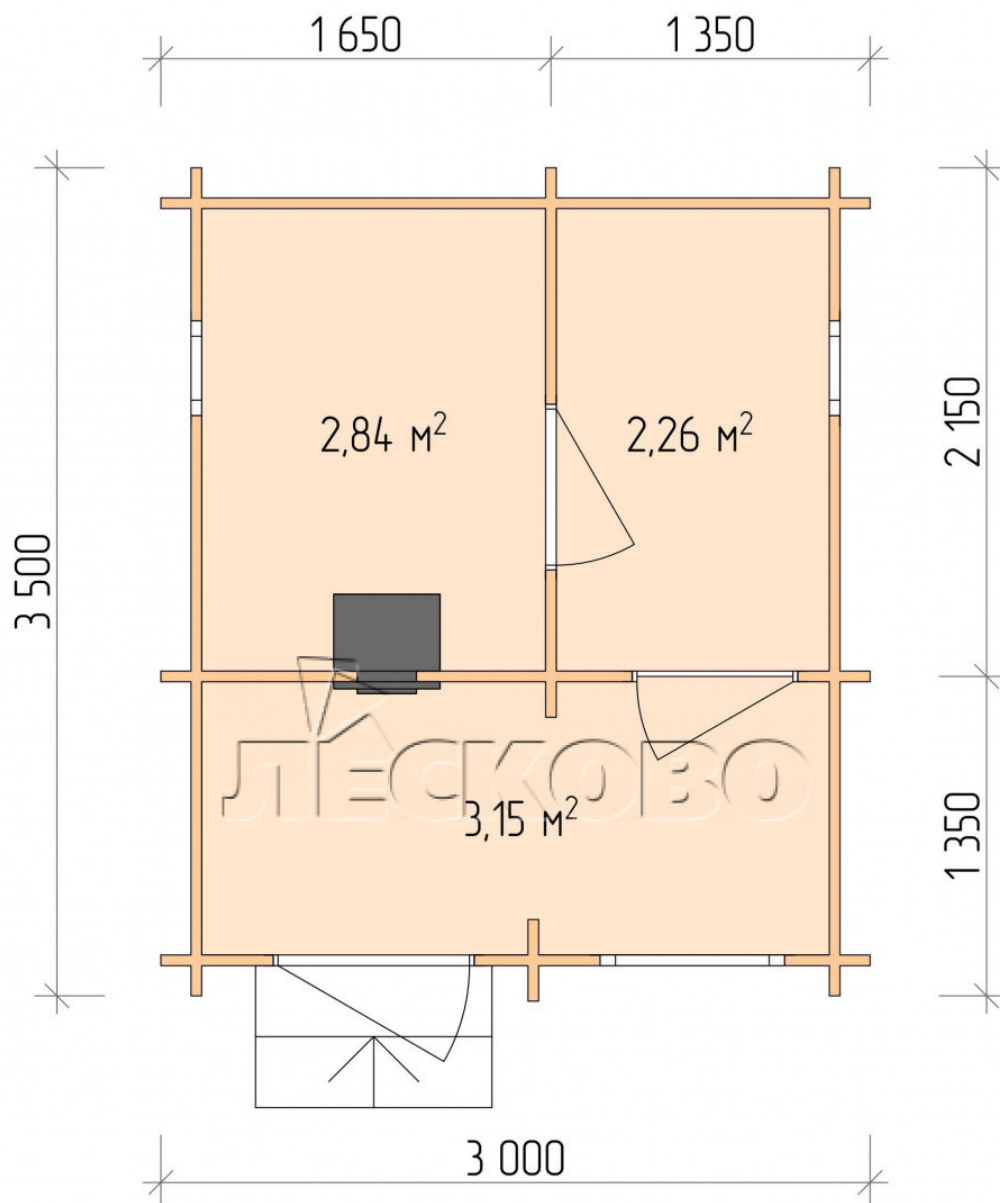

## Outdoor sauna "BL" series 3×3.5

Project Dimensions

3 × 3.5 / 8.7 m<sup>2</sup>

Full house set

**2,457 €**

# Разрез

## House Kit

- Wall kit: 44 × 145 mm mini-chamber drying chamber with bowls for the project. The material of the tree is spruce, pine (GOST 8486). Humidity 12-14%. The height of the walls is 2.16 m.;
- Logs, lower harness: board 45 × 145 mm chamber drying 10-12%;
- Floors: floorboard 35 mm., Chamber drying;
- Ceiling: imitation of a bar 20 × 135 mm, Chamber drying;
- Wooden windows, glass 4 mm, Single. Treatment with a colorless antiseptic. Hardware;

0.40×0.38 м.2 шт.

0.87×0.78 м.1 шт.

- Wooden doors;

0.84×1.885 м.

bath.1 шт.

0.84×1.885 м.

glass.1 шт.

7. Platbands: dry planed board 20 × 100 mm;