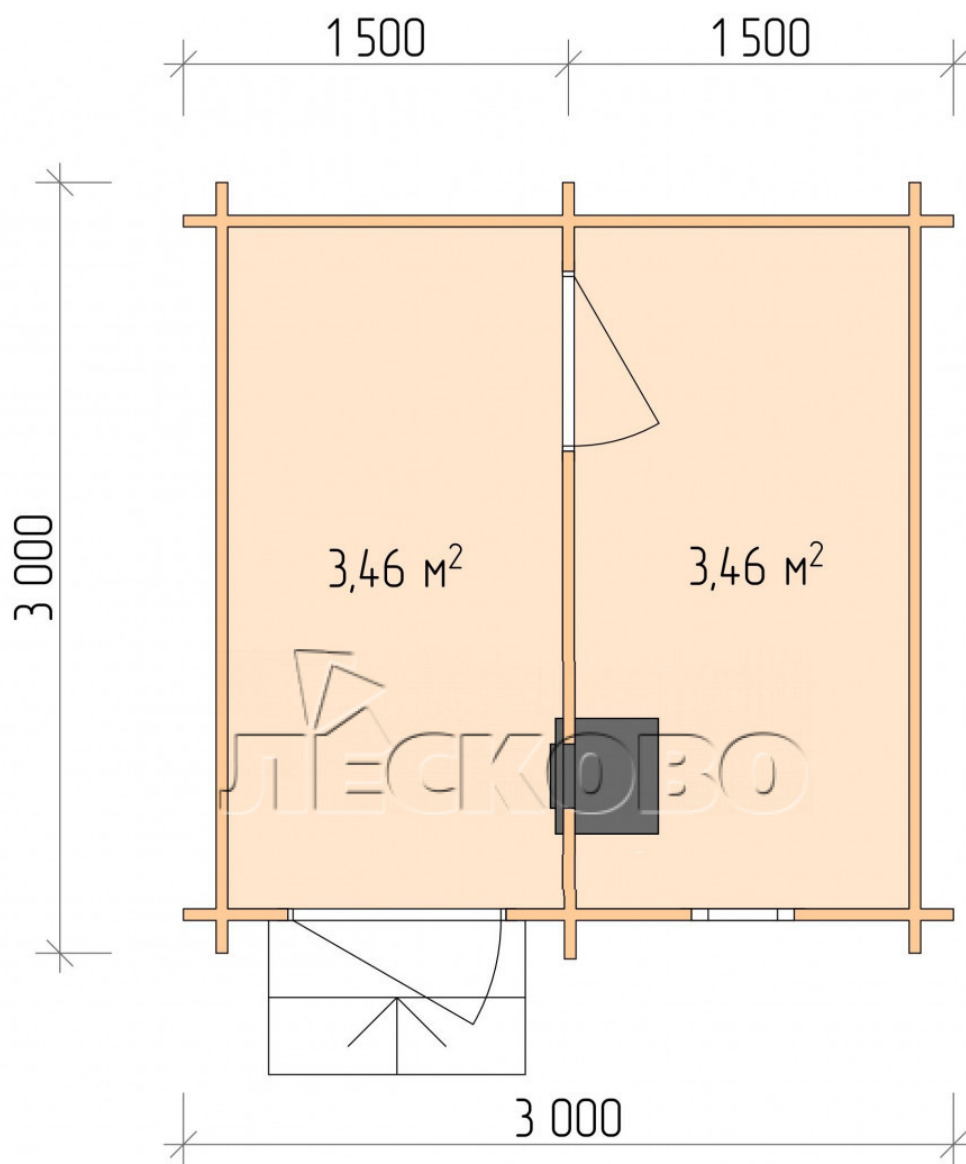

## Outdoor sauna "BL" series 3×3

Project Dimensions

3 × 3 / 7.3 m<sup>2</sup>

Full house set

**1,968 €**

# Разрез

## House Kit

- Wall kit: 44 × 145 mm mini-chamber drying chamber with bowls for the project. The material of the tree is spruce, pine (GOST 8486). Humidity 12-14%. The height of the walls is 2.16 m.;
- Logs, lower harness: board 45 × 145 mm chamber drying 10-12%;
- Floors: floorboard 35 mm., Chamber drying;
- Ceiling: imitation of a bar 20 × 135 mm, Chamber drying;
- Wooden windows, glass 4 mm, Single. Treatment with a colorless antiseptic. Hardware;

0.40×0.38 м.1 шт.

- Wooden doors;

0.84×1.885 м.  
bath.1 шт.

0.84×1.885 м.  
glass.1 шт.

7. Platbands: dry planed board 20 × 100 mm;

8. Roof: shingles;

9. Skirting board 35 mm.

+7 (927) 738-08-11