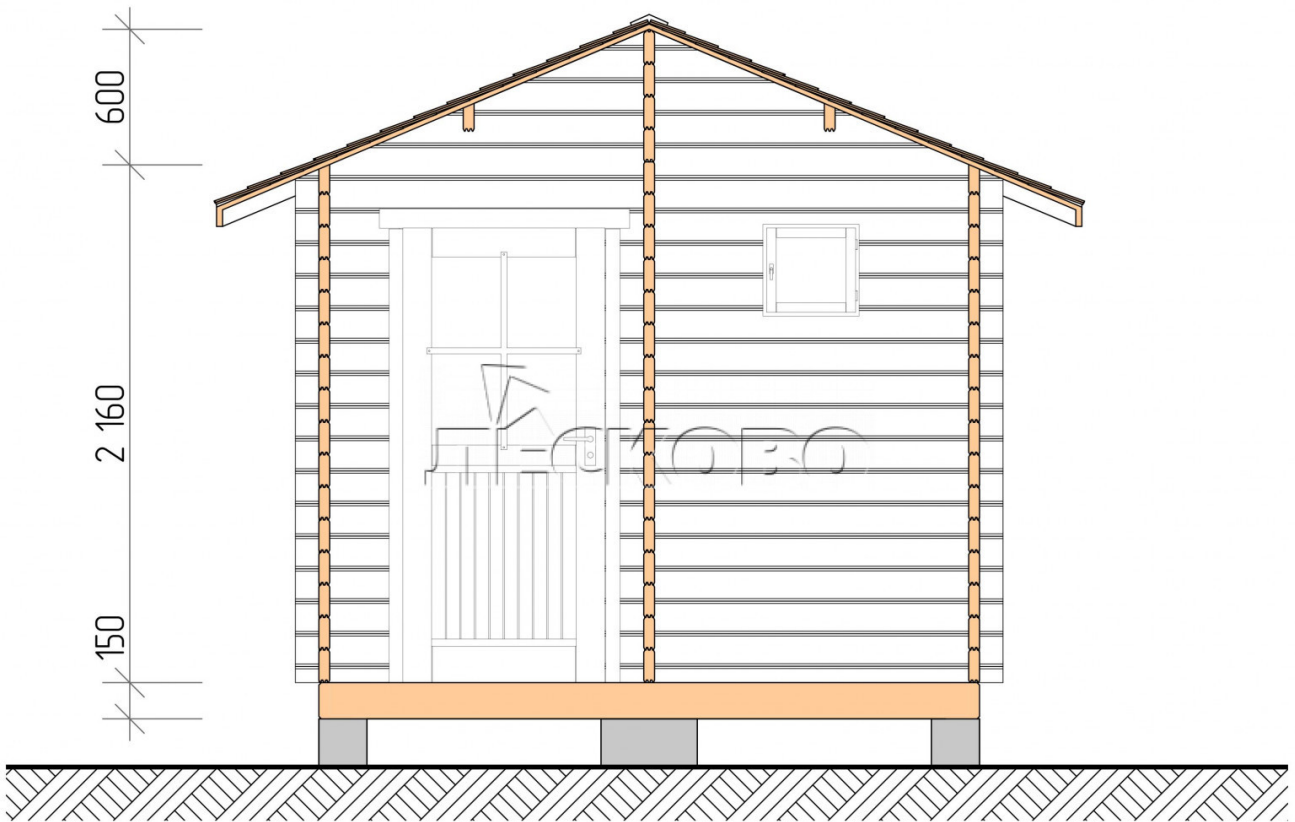

## Outdoor sauna "BL" series 3×3

Project Dimensions

3 × 3 / 7.3 m<sup>2</sup>

Full house set

**1,968 €**

### Timber

45 MM

65 MM  
+ 519 €

# Разрез

## House Kit

- Wall kit: 44 × 145 mm mini-chamber drying chamber with bowls for the project. The material of the tree is spruce, pine (GOST 8486). Humidity 12-14%. The height of the walls is 2.16 m.;
- Logs, lower harness: board 45 × 145 mm chamber drying 10-12%;
- Floors: floorboard 35 mm., Chamber drying;
- Ceiling: imitation of a bar 20 × 135 mm, Chamber drying;
- Wooden windows, glass 4 mm, Single. Treatment with a colorless antiseptic. Hardware;