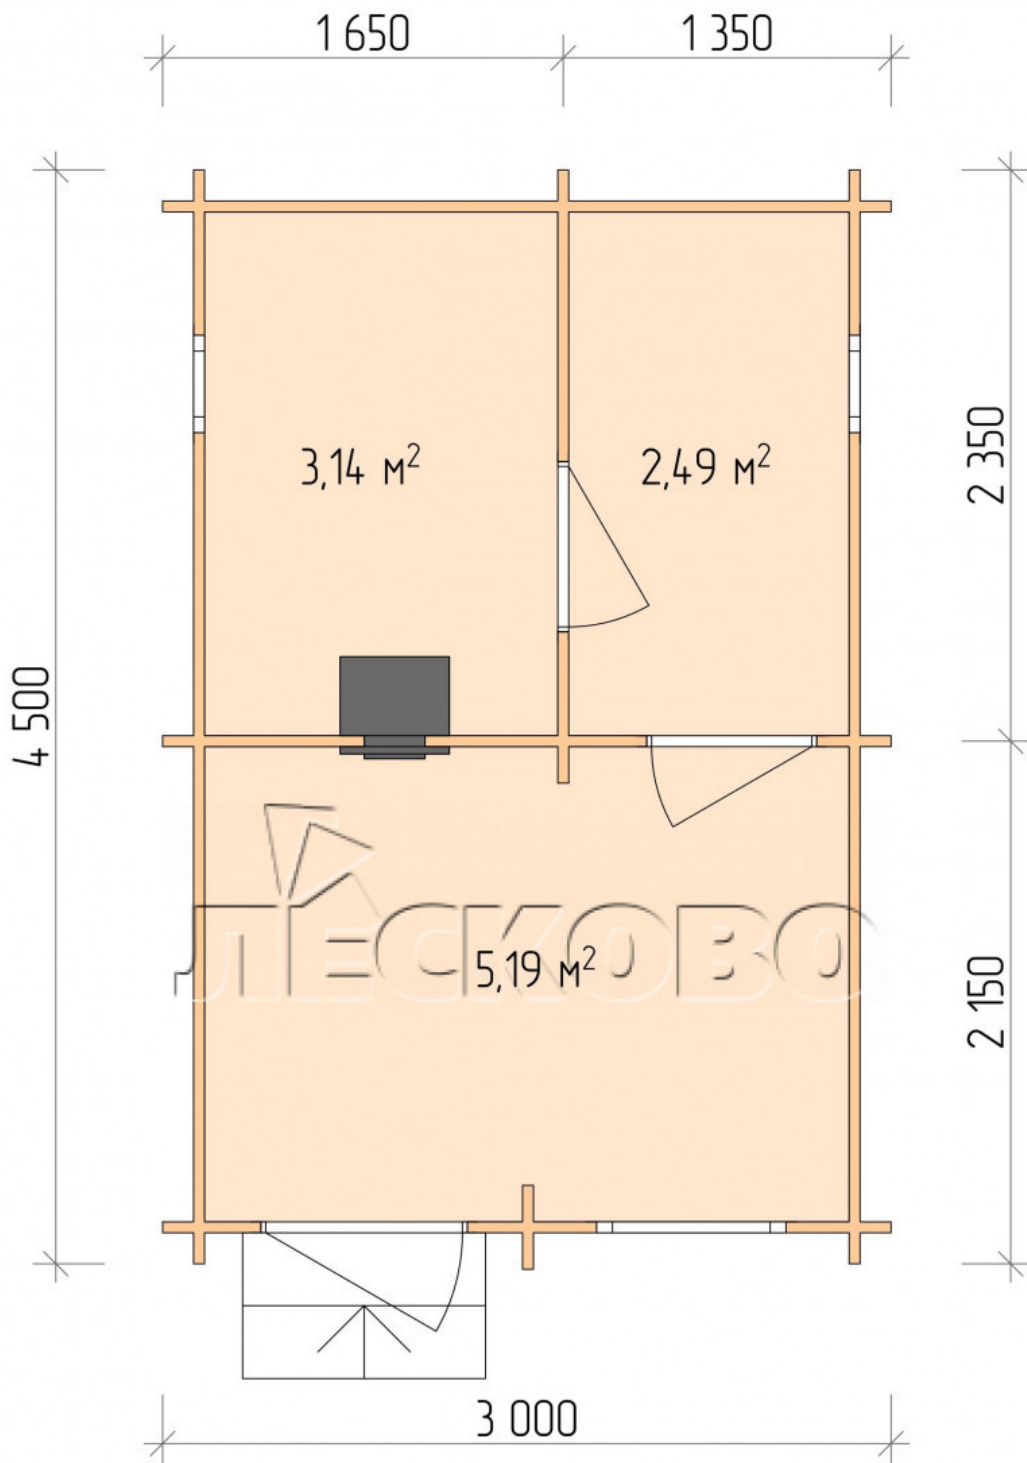

Outdoor sauna "BL" series 3×4.5

Project Dimensions

3 × 4.5 / 11.4 m²

Full house set

2,799 €

Timber

45 MM

65 MM
+ 691 €

Project planning

3 000

4 500

Разрез

House Kit

- Wall kit: 44 × 145 mm mini-chamber drying chamber with bowls for the project. The material of the tree is spruce, pine (GOST 8486). Humidity 12-14%. The height of the walls is 2.16 m.;
- Logs, lower harness: board 45 × 145 mm chamber drying 10-12%;
- Floors: floorboard 35 mm., Chamber drying;
- Ceiling: imitation of a bar 20 × 135 mm, Chamber drying;

- Wooden windows, glass 4 mm, Single. Treatment with a colorless antiseptic. Hardware;

0.40×0.38 м.2 шт.

0.87×0.78 м.1 шт.

- Wooden doors;

0.84×1.885 м.

bath.2 шт.

0.84×1.885 м.

glass.1 шт.

7. Platbands: dry planed board 20 × 100 mm;

8. Roof: shingles;

9. Skirting board 35 mm.

+7 (927) 738-08-11

г. Самара, ул. Дачная, д. 28, оф. 7