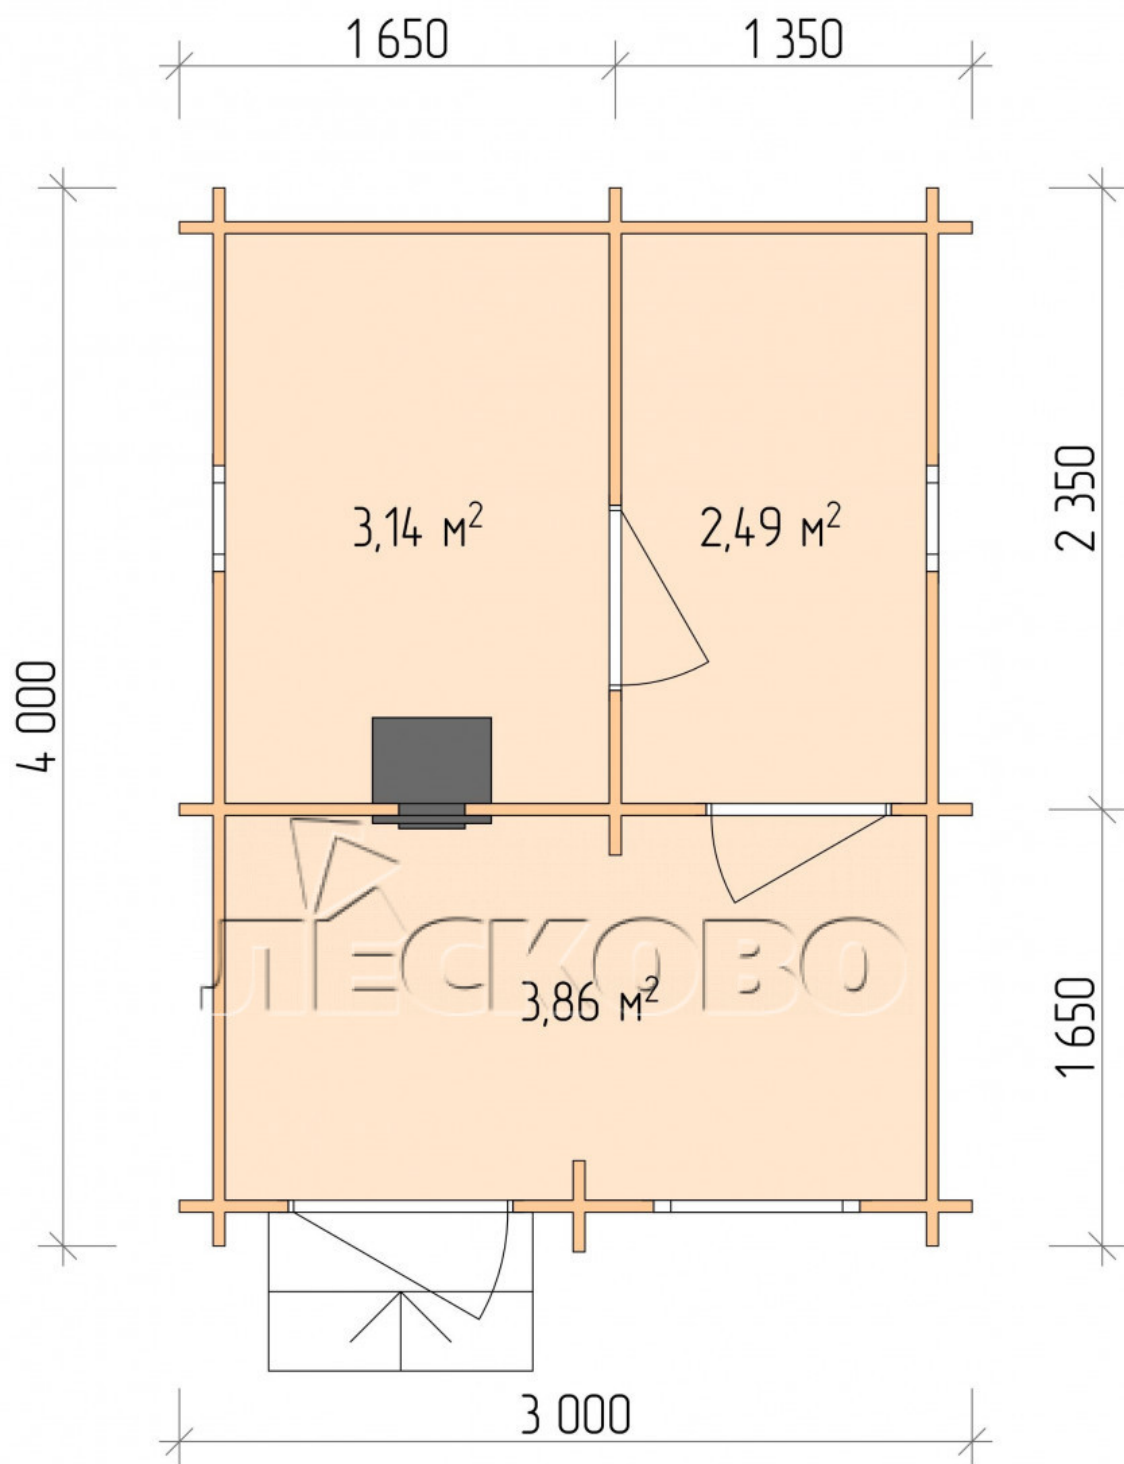

Outdoor sauna "BL" series 3×4

Project Dimensions

3 × 4 / 10 m²

Full house set

2,637 €

Timber

45 MM

65 MM
+ 638 €

Project planning

3 000

4 000

Разрез

House Kit

- Wall kit: 44 × 145 mm mini-chamber drying chamber with bowls for the project. The material of the tree is spruce, pine (GOST 8486). Humidity 12-14%. The height of the walls is 2.16 m.;
- Logs, lower harness: board 45 × 145 mm chamber drying 10-12%;
- Floors: floorboard 35 mm., Chamber drying;
- Ceiling: imitation of a bar 20 × 135 mm, Chamber drying;

- Wooden windows, glass 4 mm, Single. Treatment with a colorless antiseptic. Hardware;

0.40×0.38 м.2 шт.

0.87×0.78 м.1 шт.

- Wooden doors;

0.84×1.885 м.

bath.2 шт.

0.84×1.885 м.

glass.1 шт.

7. Platbands: dry planed board 20 × 100 mm;

8. Roof: shingles;

9. Skirting board 35 mm.

+7 (927) 738-08-11

г. Самара, ул. Дачная, д. 28, оф. 7