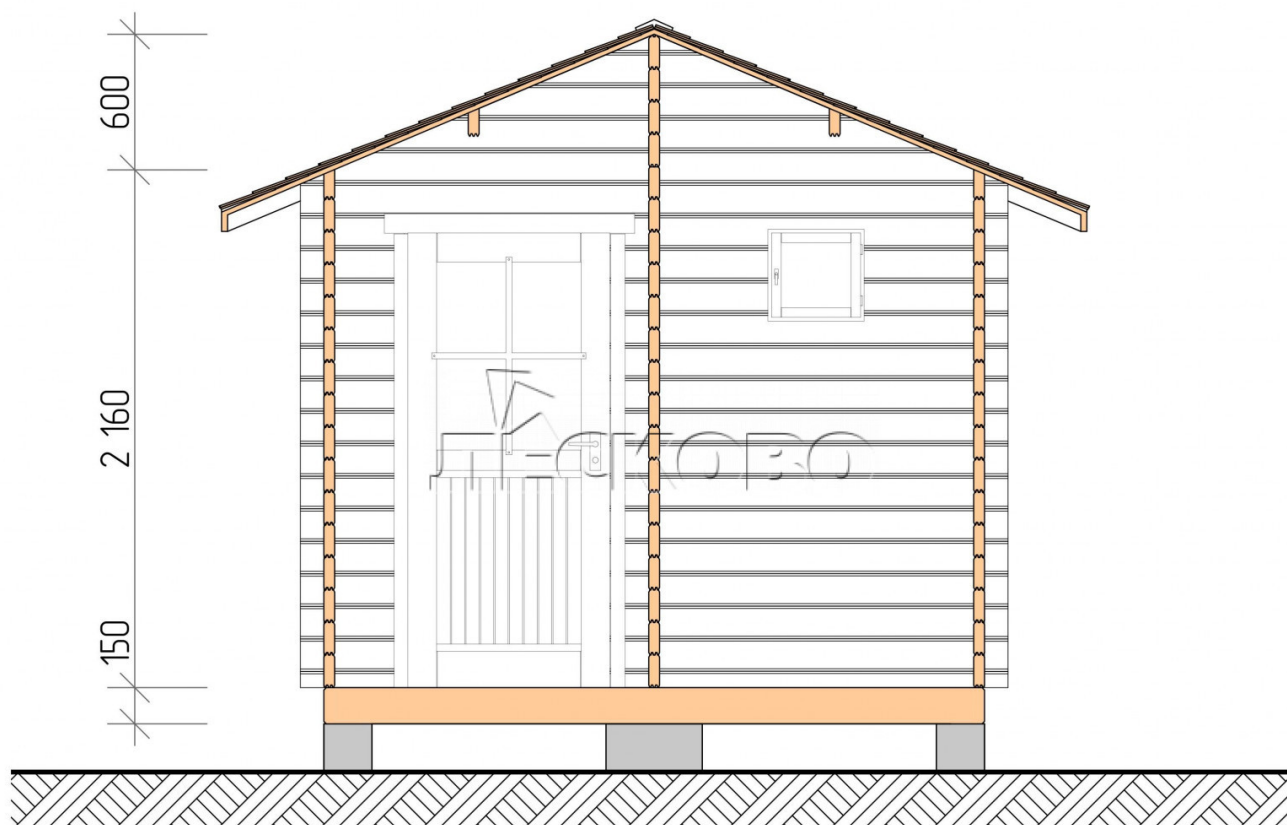

## Outdoor sauna "BL" series 3×5.5

Project Dimensions

3 × 5.5 / 14.1 m<sup>2</sup>

Full house set

**3,168 €**

### Timber

45 MM

65 MM  
+ 765 €

# Разрез

## House Kit

- Wall kit: 44 × 145 mm mini-chamber drying chamber with bowls for the project. The material of the tree is spruce, pine (GOST 8486). Humidity 12-14%. The height of the walls is 2.16 m.;

- Logs, lower harness: board 45 × 145 mm chamber drying 10-12%;
- Floors: floorboard 35 mm., Chamber drying;
- Ceiling: imitation of a bar 20 × 135 mm, Chamber drying;
- Wooden windows, glass 4 mm, Single. Treatment with a colorless antiseptic. Hardware;