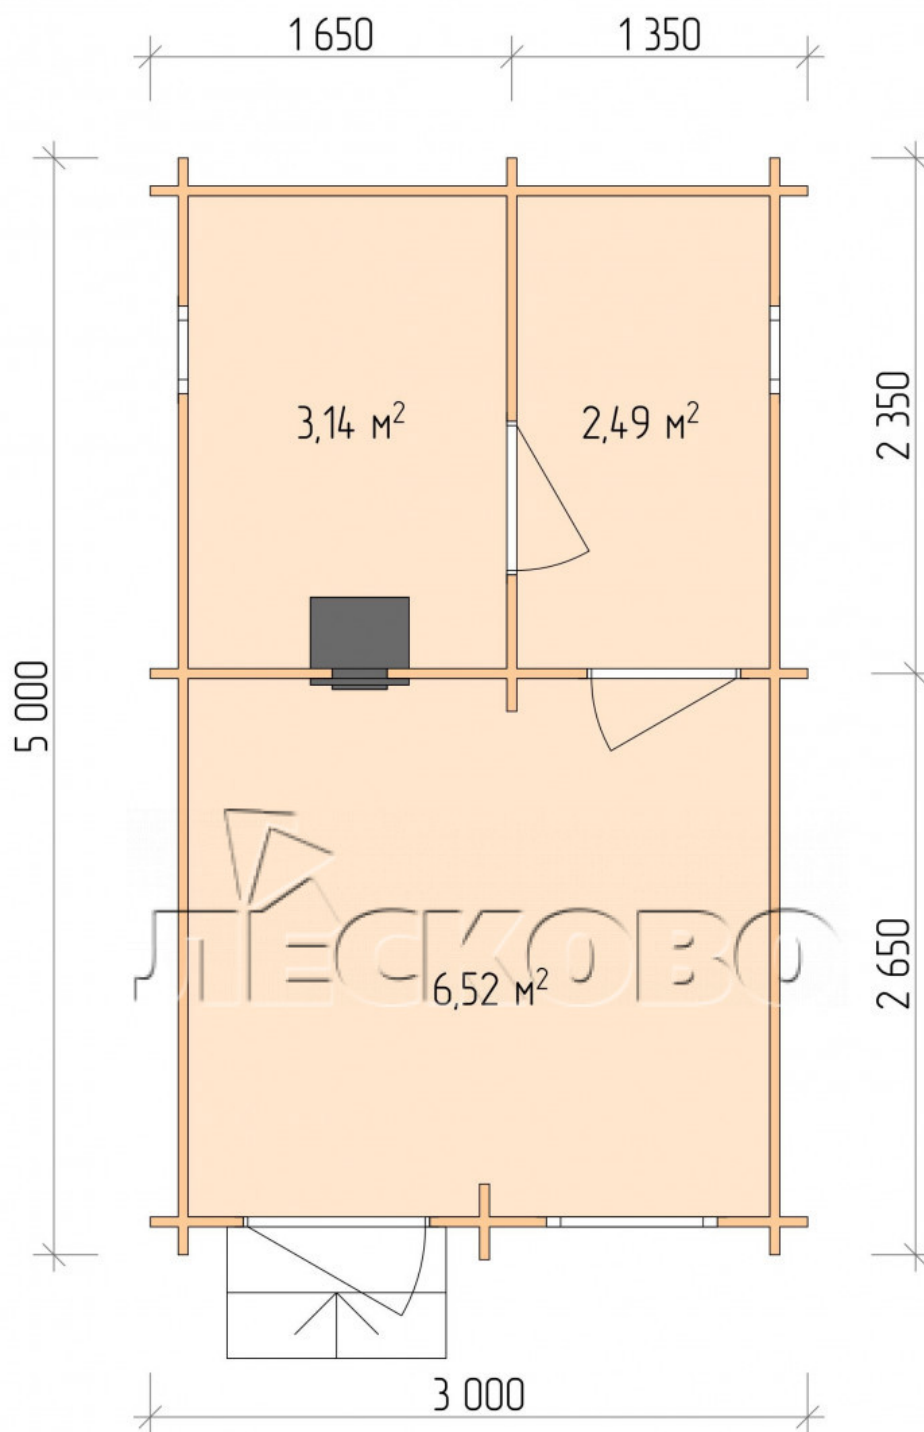

Outdoor sauna "BL" series 3×5

Project Dimensions

3 × 5 / 12.7 m²

Full house set

2,958 €

Timber

45 MM

65 MM
+ 710 €

Project planning

3 000

5 000

Разрез

House Kit

- Wall kit: 44 × 145 mm mini-chamber drying chamber with bowls for the project. The material of the tree is spruce, pine (GOST 8486). Humidity 12-14%. The height of the walls is 2.16 m.;
- Logs, lower harness: board 45 × 145 mm chamber drying 10-12%;
- Floors: floorboard 35 mm., Chamber drying;
- Ceiling: imitation of a bar 20 × 135 mm, Chamber drying;

- Wooden windows, glass 4 mm, Single. Treatment with a colorless antiseptic. Hardware;

0.40×0.38 м.2 шт.

0.87×0.78 м.1 шт.

- Wooden doors;

0.84×1.885 м.

bath.2 шт.

0.84×1.885 м.

glass.1 шт.

7. Platbands: dry planed board 20 × 100 mm;

8. Roof: shingles;

9. Skirting board 35 mm.

+7 (927) 738-08-11

г. Самара, ул. Дачная, д. 28, оф. 7