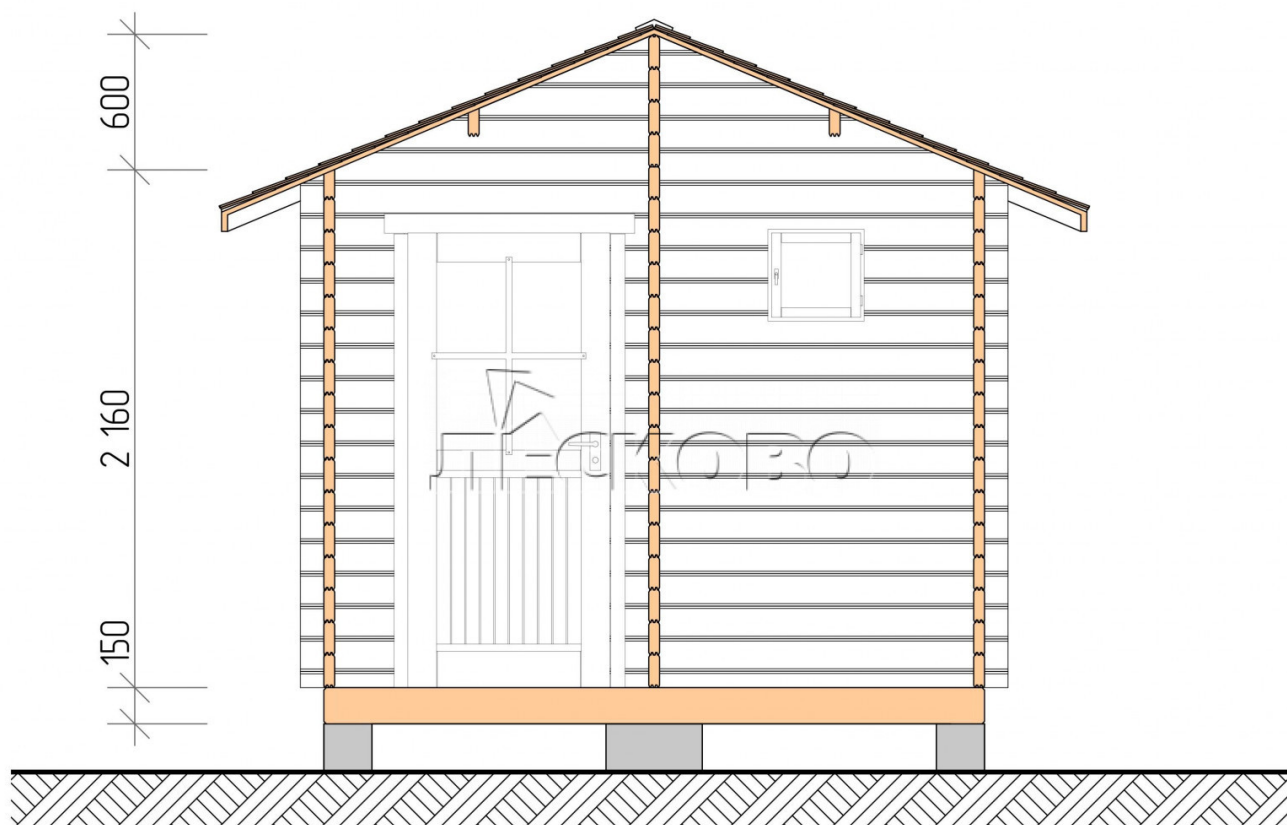

Outdoor sauna "BL" series 3×5

Project Dimensions

3 × 5 / 12.7 m²

Full house set

2,958 €

Timber

45 MM

65 MM
+ 710 €

Project planning

3 000

5 000

Разрез

House Kit

- Wall kit: 44 × 145 mm mini-chamber drying chamber with bowls for the project. The material of the tree is spruce, pine (GOST 8486). Humidity 12-14%. The height of the walls is 2.16 m.;
- Logs, lower harness: board 45 × 145 mm chamber drying 10-12%;
- Floors: floorboard 35 mm., Chamber drying;
- Ceiling: imitation of a bar 20 × 135 mm, Chamber drying;

- Wooden windows, glass 4 mm, Single. Treatment with a colorless antiseptic. Hardware;

0.40×0.38 м.2 шт.

0.87×0.78 м.1 шт.

- Wooden doors;

0.84×1.885 м.

bath.2 шт.

0.84×1.885 м.

glass.1 шт.