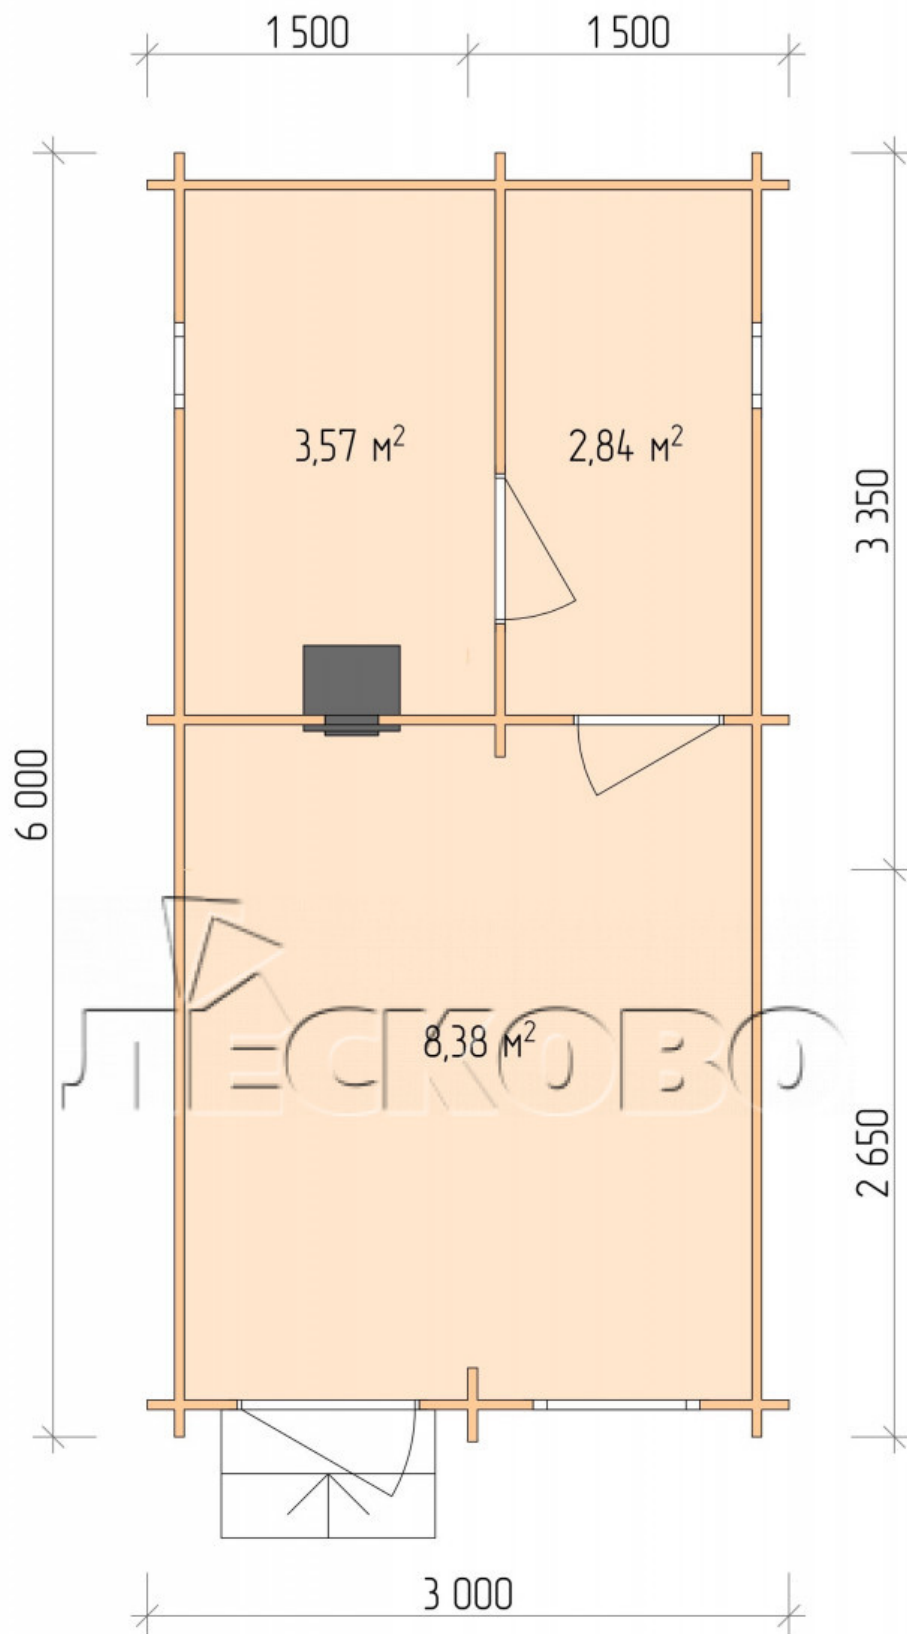

Outdoor sauna "BL" series 3×6

Project Dimensions

3 × 6 / 15.4 m²

Full house set

3,366 €

Timber

45 MM

65 MM
+ 837 €

Project planning

3 000

Разрез

House Kit

- Wall kit: 44 × 145 mm mini-chamber drying chamber with bowls for the project. The material of the tree is spruce, pine (GOST 8486). Humidity 12-14%. The height of the walls is 2.16 m.;

- Logs, lower harness: board 45 × 145 mm chamber drying 10-12%;
- Floors: floorboard 35 mm., Chamber drying;
- Ceiling: imitation of a bar 20 × 135 mm, Chamber drying;
- Wooden windows, glass 4 mm, Single. Treatment with a colorless antiseptic. Hardware;

0.40×0.38 м.2 шт.

0.87×0.78 м.1 шт.

- Wooden doors;

0.84×1.885 м.
bath.2 шт.

0.84×1.885 м.
glass.1 шт.

7. Platbands: dry planed board 20 × 100 mm;

8. Roof: shingles;

9. Skirting board 35 mm.