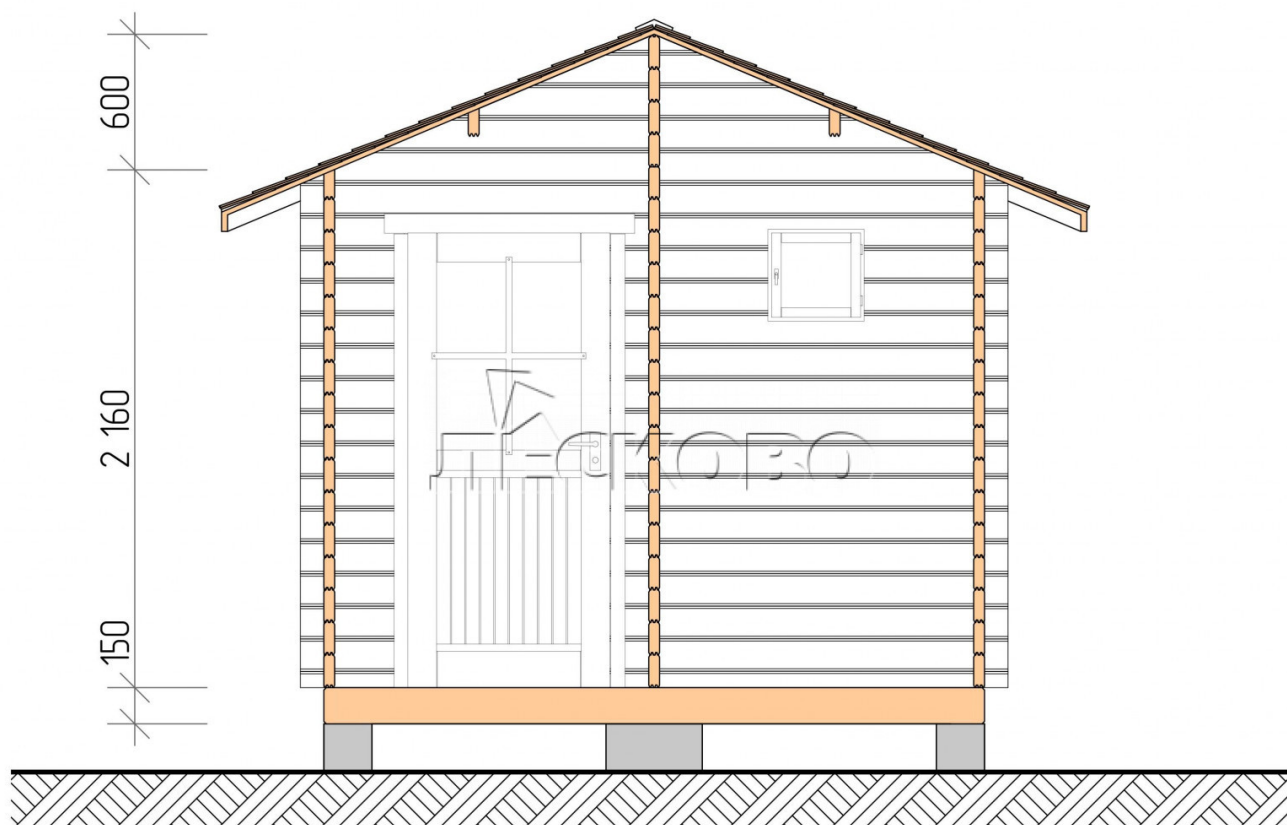

Outdoor sauna "BL" series 3×6

Project Dimensions

3 × 6 / 15.4 m²

Full house set

3,366 €

Timber

45 MM

65 MM
+ 837 €

Project planning

3 000

Разрез

House Kit

- Wall kit: 44 × 145 mm mini-chamber drying chamber with bowls for the project. The material of the tree is spruce, pine (GOST 8486). Humidity 12-14%. The height of the walls is 2.16 m.;