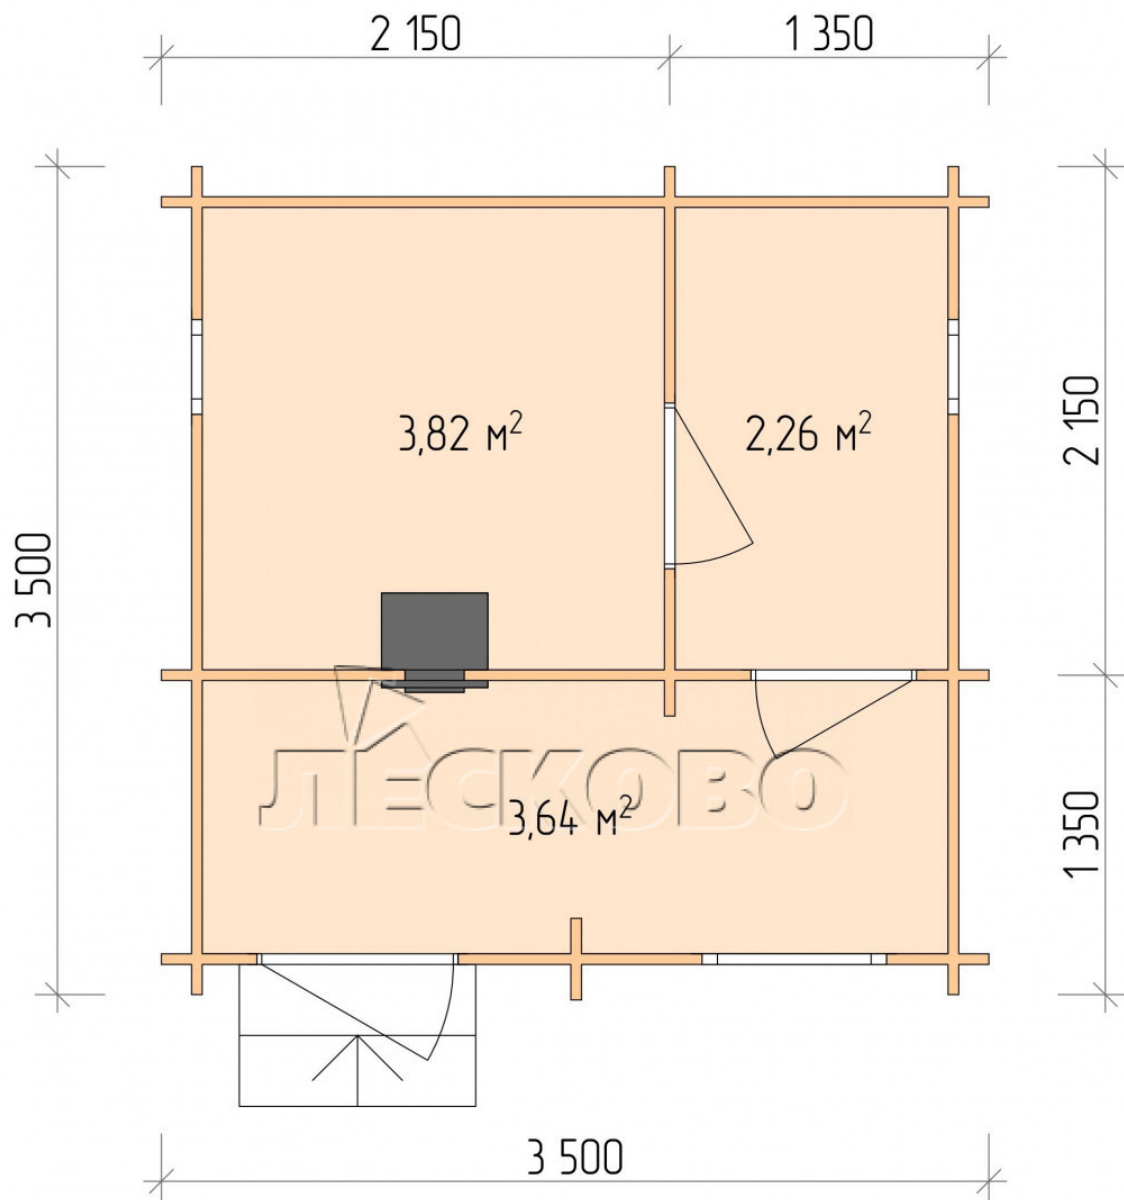

Outdoor sauna "BL" series 3.5×3.5

Project Dimensions

3.5 × 3.5 / 10.3 m²

Full house set

2,708 €

Timber

45 MM

65 MM
+ 666 €

Project planning

3 500

Разрез

House Kit

- Wall kit: 44 × 145 mm mini-chamber drying chamber with bowls for the project. The material of the tree is spruce, pine (GOST 8486). Humidity 12-14%. The height of the walls is 2.16 m.;
- Logs, lower harness: board 45 × 145 mm chamber drying 10-12%;
- Floors: floorboard 35 mm., Chamber drying;
- Ceiling: imitation of a bar 20 × 135 mm, Chamber drying;
- Wooden windows, glass 4 mm, Single. Treatment with a colorless antiseptic. Hardware;

0.40×0.38 м.2 шт.

0.87×0.78 м.1 шт.

- Wooden doors;

0.84×1.885 м.

bath.2 шт.

0.84×1.885 м.

glass.1 шт.

7. Platbands: dry planed board 20 × 100 mm;