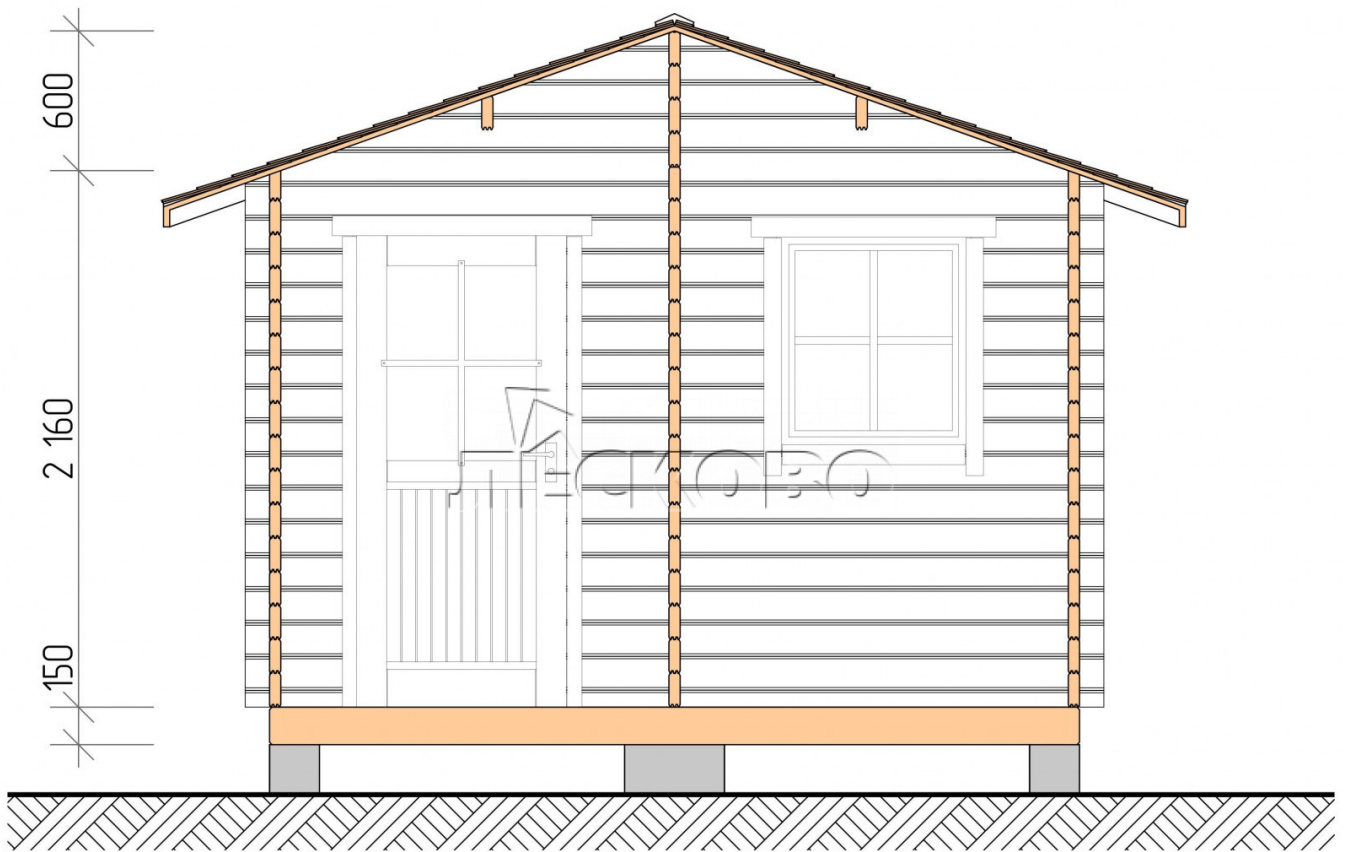

Outdoor sauna "BL" series 3.5×3.5

Project Dimensions

3.5 × 3.5 / 10.3 m²

Full house set

2,708 €

Timber

45 MM

65 MM
+ 666 €

Project planning

3 500

Разрез

House Kit

- Wall kit: 44 × 145 mm mini-chamber drying chamber with bowls for the project. The material of the tree is spruce, pine (GOST 8486). Humidity 12-14%. The height of the walls is 2.16 m.;
- Logs, lower harness: board 45 × 145 mm chamber drying 10-12%;
- Floors: floorboard 35 mm., Chamber drying;
- Ceiling: imitation of a bar 20 × 135 mm, Chamber drying;
- Wooden windows, glass 4 mm, Single. Treatment with a colorless antiseptic. Hardware;

0.40×0.38 м.2 шт.

0.87×0.78 м.1 шт.

- Wooden doors;

0.84×1.885 м.

bath.2 шт.

0.84×1.885 м.

glass.1 шт.

7. Platbands: dry planed board 20 × 100 mm;