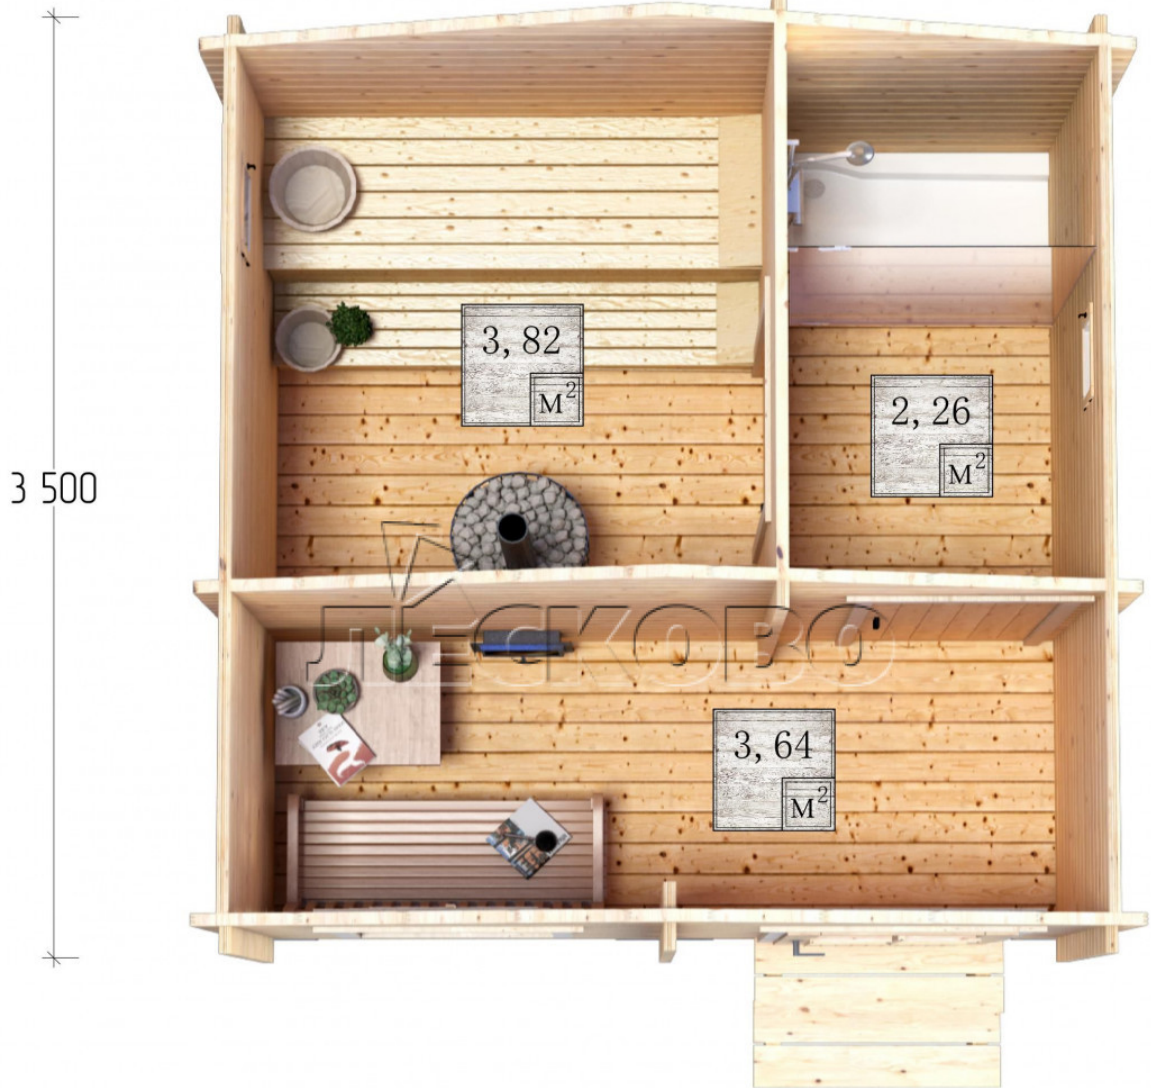

Outdoor sauna "BL" series 3.5×3.5

Project Dimensions

3.5 × 3.5 / 10.3 m²

Full house set

2,708 €

Timber

45 MM

65 MM
+ 666 €

Project planning

3 500

Разрез

House Kit

- Wall kit: 44 × 145 mm mini-chamber drying chamber with bowls for the project. The material of the tree is spruce, pine (GOST 8486). Humidity 12-14%. The height of the walls is 2.16 m.;
- Logs, lower harness: board 45 × 145 mm chamber drying 10-12%;
- Floors: floorboard 35 mm., Chamber drying;
- Ceiling: imitation of a bar 20 × 135 mm, Chamber drying;
- Wooden windows, glass 4 mm, Single. Treatment with a colorless antiseptic. Hardware;

0.40×0.38 м.2 шт.

0.87×0.78 м.1 шт.

- Wooden doors;

0.84×1.885 м.

bath.2 шт.

0.84×1.885 м.

glass.1 шт.

7. Platbands: dry planed board 20 × 100 mm;