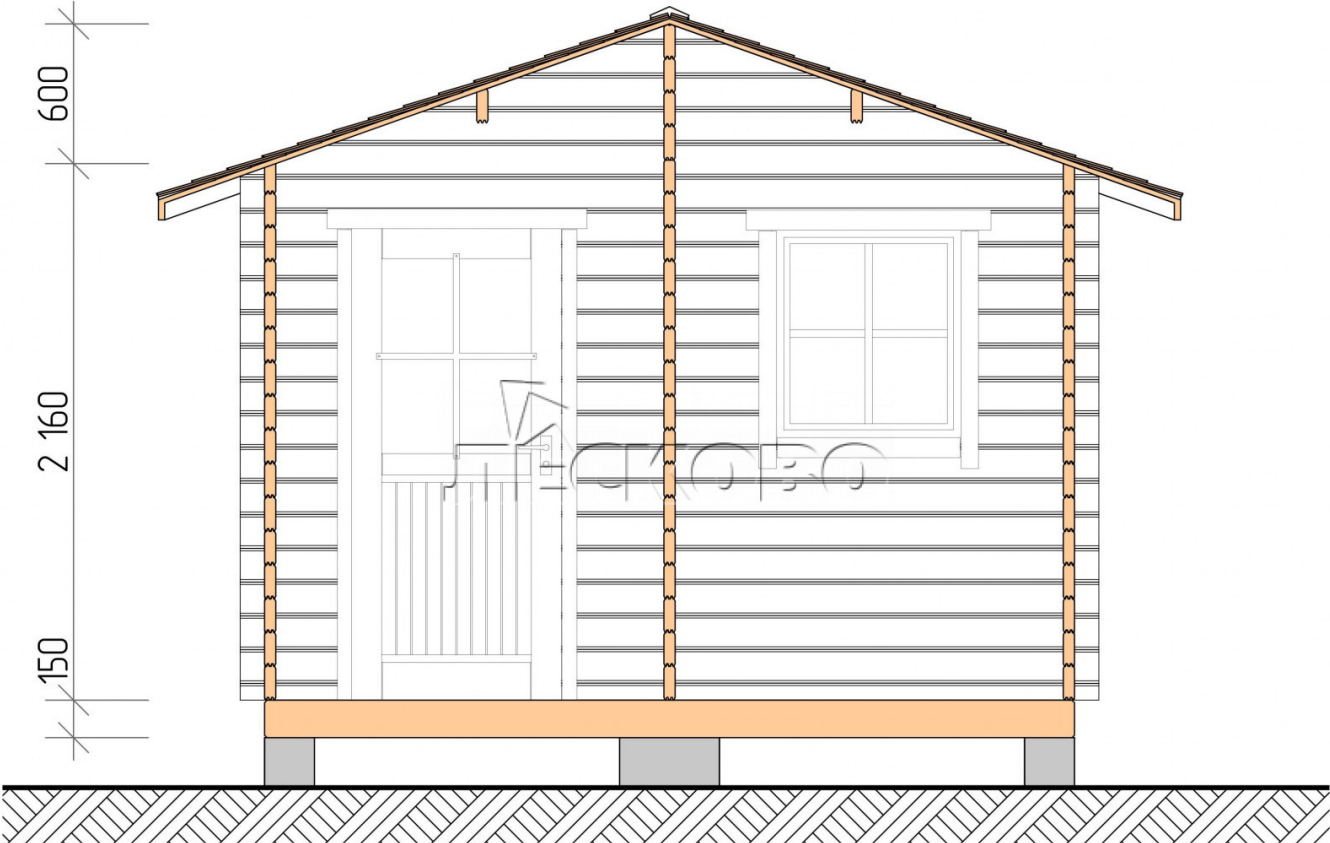

Outdoor sauna "BL" series 3.5×4

Project Dimensions

3.5 × 4 / 11.9 m²

Full house set

2,891 €

Timber

45 MM

65 MM
+ 709 €

Project planning

Разрез

House Kit

- Wall kit: 44 × 145 mm mini-chamber drying chamber with bowls for the project. The material of the tree is spruce, pine (GOST 8486). Humidity 12-14%. The height of the walls is 2.16 m.;
- Logs, lower harness: board 45 × 145 mm chamber drying 10-12%;
- Floors: floorboard 35 mm., Chamber drying;
- Ceiling: imitation of a bar 20 × 135 mm, Chamber drying;
- Wooden windows, glass 4 mm, Single. Treatment with a colorless antiseptic. Hardware;

0.40×0.38 м.2 шт.

0.87×0.78 м.1 шт.

- Wooden doors;

0.84×1.885 м.

bath.2 шт.

0.84×1.885 м.

glass.1 шт.

7. Platbands: dry planed board 20 × 100 mm;