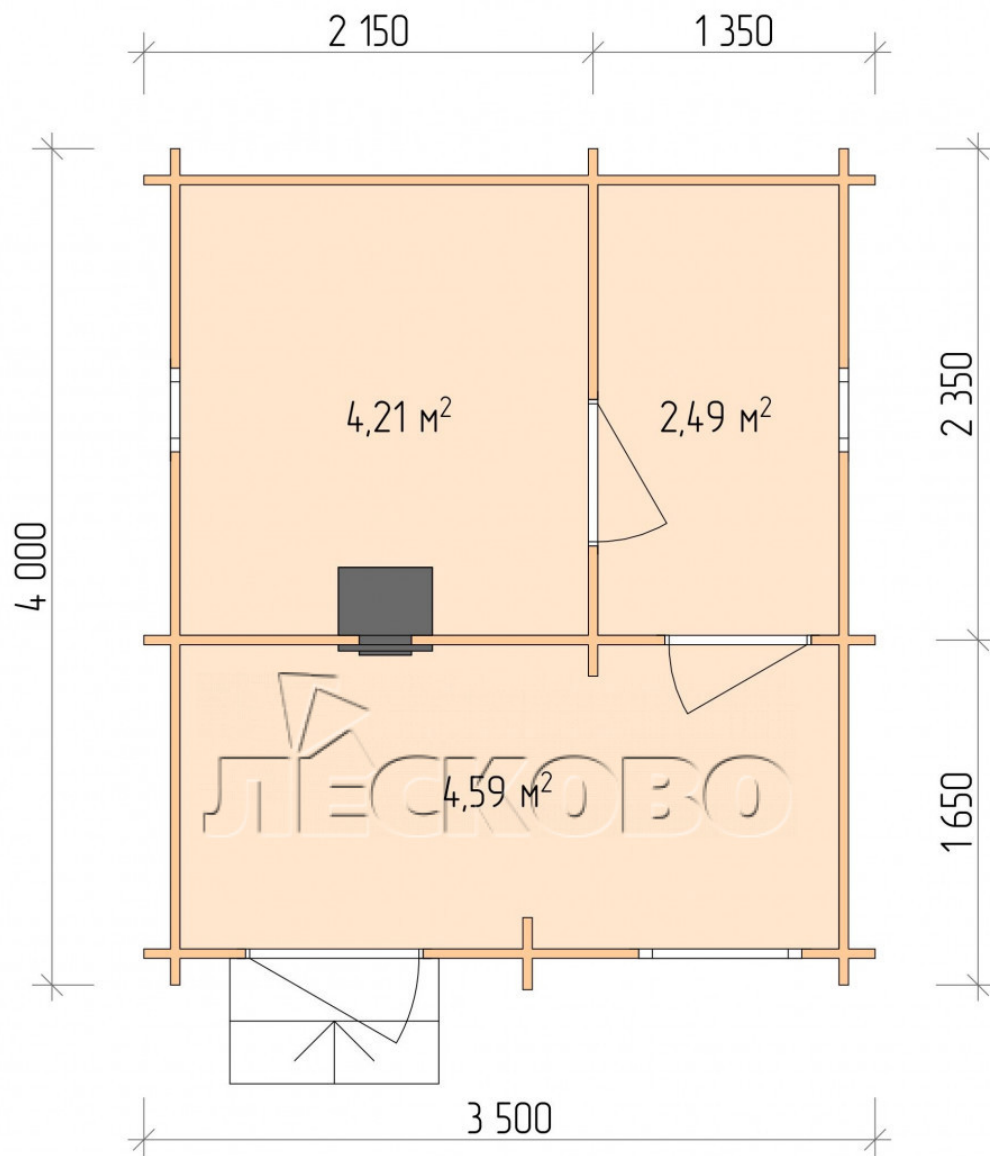

Outdoor sauna "BL" series 3.5×4

Project Dimensions

3.5 × 4 / 11.9 m²

Full house set

2,891 €

Timber

45 MM

65 MM
+ 709 €

Project planning

Разрез

House Kit

- Wall kit: 44 × 145 mm mini-chamber drying chamber with bowls for the project. The material of the tree is spruce, pine (GOST 8486). Humidity 12-14%. The height of the walls is 2.16 m.;
- Logs, lower harness: board 45 × 145 mm chamber drying 10-12%;
- Floors: floorboard 35 mm., Chamber drying;
- Ceiling: imitation of a bar 20 × 135 mm, Chamber drying;
- Wooden windows, glass 4 mm, Single. Treatment with a colorless antiseptic. Hardware;

0.40×0.38 м.2 шт.

0.87×0.78 м.1 шт.

- Wooden doors;

0.84×1.885 м.

bath.2 шт.

0.84×1.885 м.

glass.1 шт.

7. Platbands: dry planed board 20 × 100 mm;