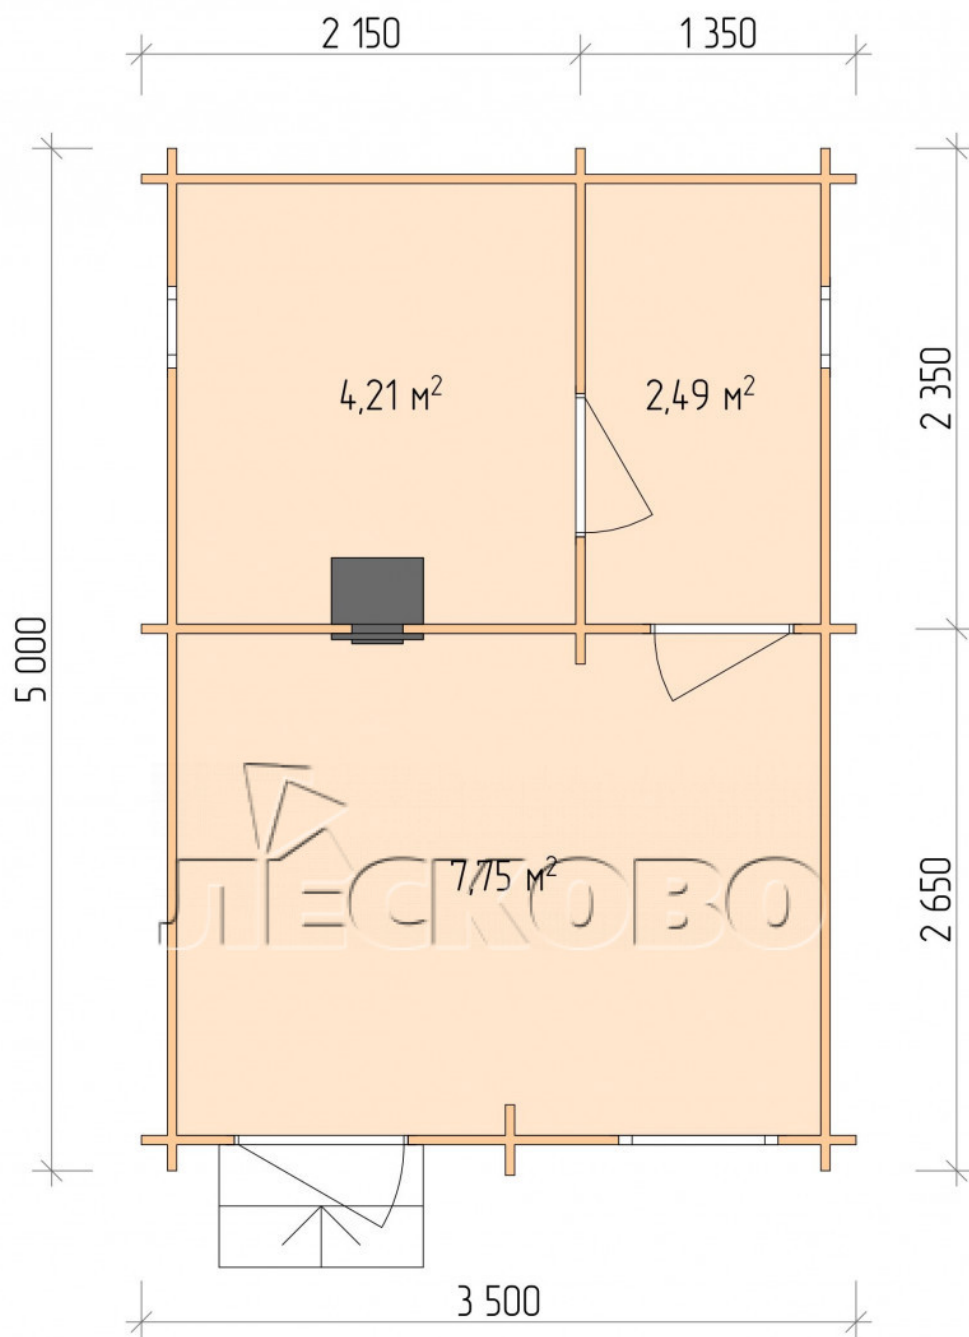

Outdoor sauna "BL" series 3.5×5

Project Dimensions

3.5 × 5 / 15.1 m²

Full house set

3,232 €

Timber

45 MM

65 MM
+ 776 €

Project planning

3 500

5 000

Разрез

House Kit

- Wall kit: 44 × 145 mm mini-chamber drying chamber with bowls for the project. The material of the tree is spruce, pine (GOST 8486). Humidity 12-14%. The height of the walls is 2.16 m.;
- Logs, lower harness: board 45 × 145 mm chamber drying 10-12%;
- Floors: floorboard 35 mm., Chamber drying;
- Ceiling: imitation of a bar 20 × 135 mm, Chamber drying;

- Wooden windows, glass 4 mm, Single. Treatment with a colorless antiseptic. Hardware;

0.40×0.38 м.2 шт.

0.87×0.78 м.1 шт.

- Wooden doors;

0.84×1.885 м.

bath.2 шт.

0.84×1.885 м.

glass.1 шт.

7. Platbands: dry planed board 20 × 100 mm;

8. Roof: shingles;

9. Skirting board 35 mm.

+7 (927) 738-08-11

г. Самара, ул. Дачная, д. 28, оф. 7