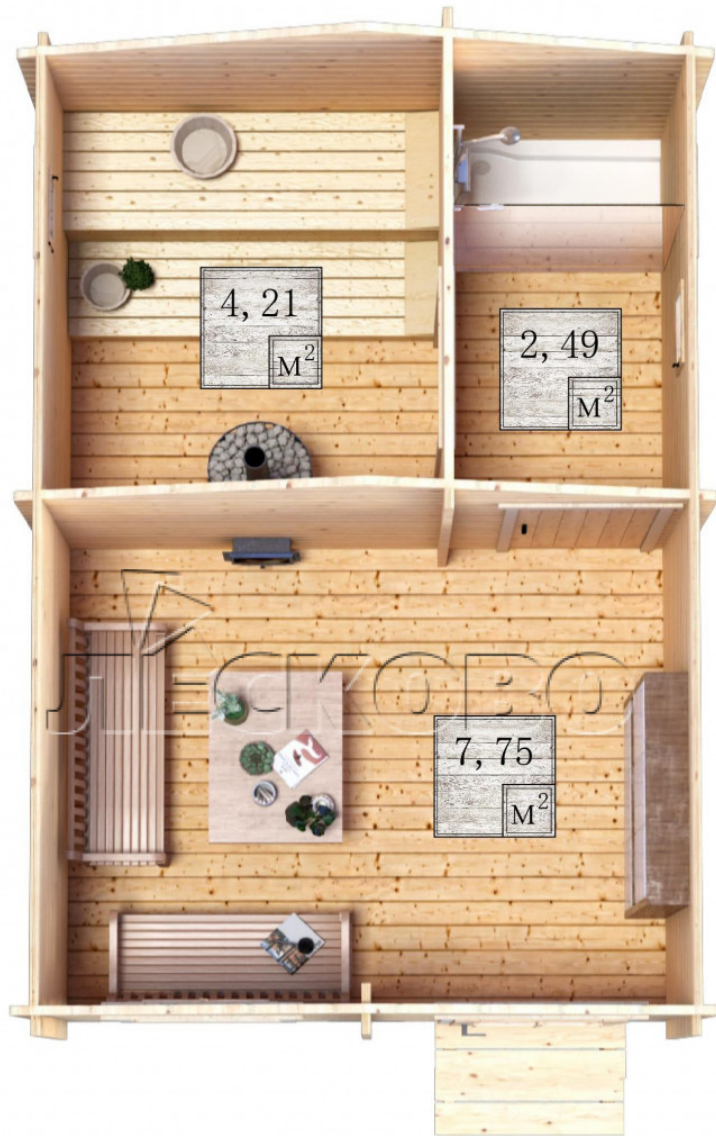

Outdoor sauna "BL" series 3.5×5

Project Dimensions

3.5 × 5 / 15.1 m²

Full house set

3,232 €

Timber

45 MM

65 MM
+ 776 €

Project planning

3 500

5 000

Разрез

House Kit

- Wall kit: 44 × 145 mm mini-chamber drying chamber with bowls for the project. The material of the tree is spruce, pine (GOST 8486). Humidity 12-14%. The height of the walls is 2.16 m.;
- Logs, lower harness: board 45 × 145 mm chamber drying 10-12%;
- Floors: floorboard 35 mm., Chamber drying;
- Ceiling: imitation of a bar 20 × 135 mm, Chamber drying;

- Wooden windows, glass 4 mm, Single. Treatment with a colorless antiseptic. Hardware;

0.40×0.38 м.2 шт.

0.87×0.78 м.1 шт.

- Wooden doors;

0.84×1.885 м.

bath.2 шт.

0.84×1.885 м.

glass.1 шт.