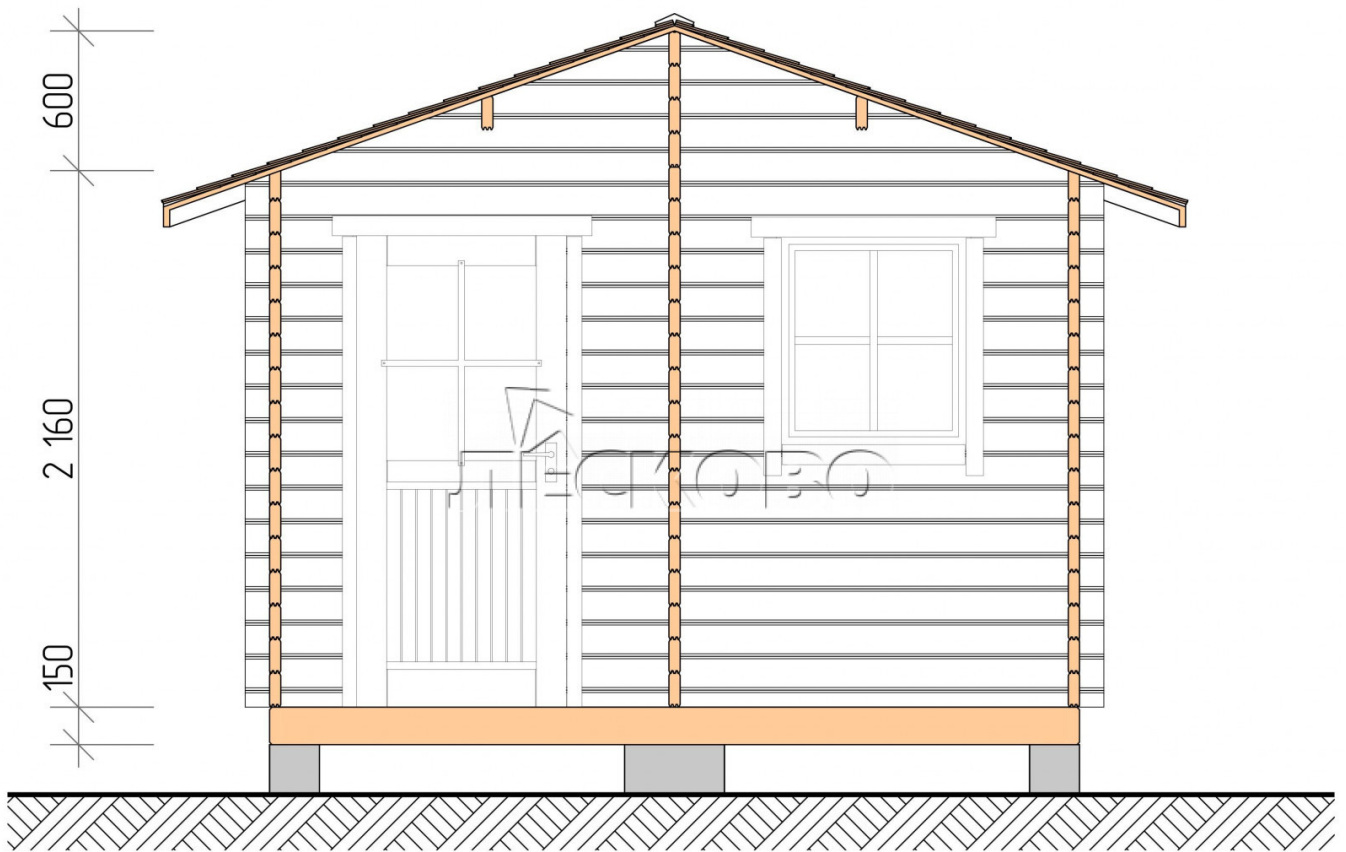

Outdoor sauna "BL" series 3.5×5

Project Dimensions

3.5 × 5 / 15.1 m²

Full house set

3,232 €

Timber

45 MM

65 MM
+ 776 €

Project planning

3 500

5 000

Разрез

House Kit

- Wall kit: 44 × 145 mm mini-chamber drying chamber with bowls for the project. The material of the tree is spruce, pine (GOST 8486). Humidity 12-14%. The height of the walls is 2.16 m.;
- Logs, lower harness: board 45 × 145 mm chamber drying 10-12%;
- Floors: floorboard 35 mm., Chamber drying;
- Ceiling: imitation of a bar 20 × 135 mm, Chamber drying;