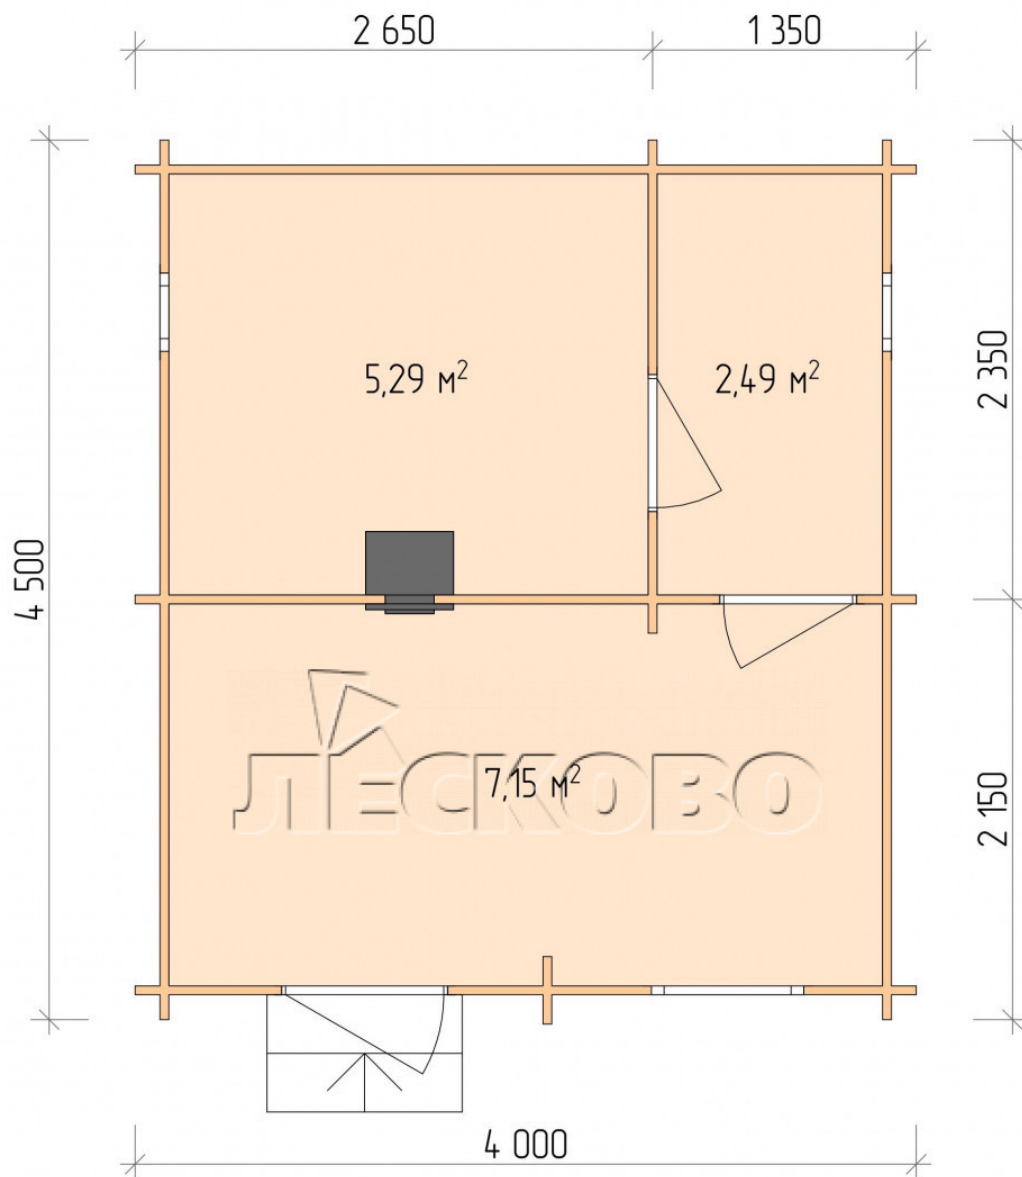

## Outdoor sauna "BL" series 4×4.5

Project Dimensions

4 × 4.5 / 15.6 m<sup>2</sup>

Full house set

**3,469 €**

# Разрез

## House Kit

- Wall kit: 44 × 145 mm mini-chamber drying chamber with bowls for the project. The material of the tree is spruce, pine (GOST 8486). Humidity 12-14%. The height of the walls is 2.16 m.;
- Logs, lower harness: board 45 × 145 mm chamber drying 10-12%;
- Floors: floorboard 35 mm., Chamber drying;
- Ceiling: imitation of a bar 20 × 135 mm, Chamber drying;
- Wooden windows, glass 4 mm, Single. Treatment with a colorless antiseptic. Hardware;

0.40×0.38 м.2 шт. 1.34×0.91 м.1 шт.

- Wooden doors;

0.84×1.885 м.  
bath.2 шт.

0.84×1.885 м.  
glass.1 шт.

7. Platbands: dry planed board 20 × 100 mm;

8. Roof: shingles;

9. Skirting board 35 mm.

+7 (927) 738-08-11