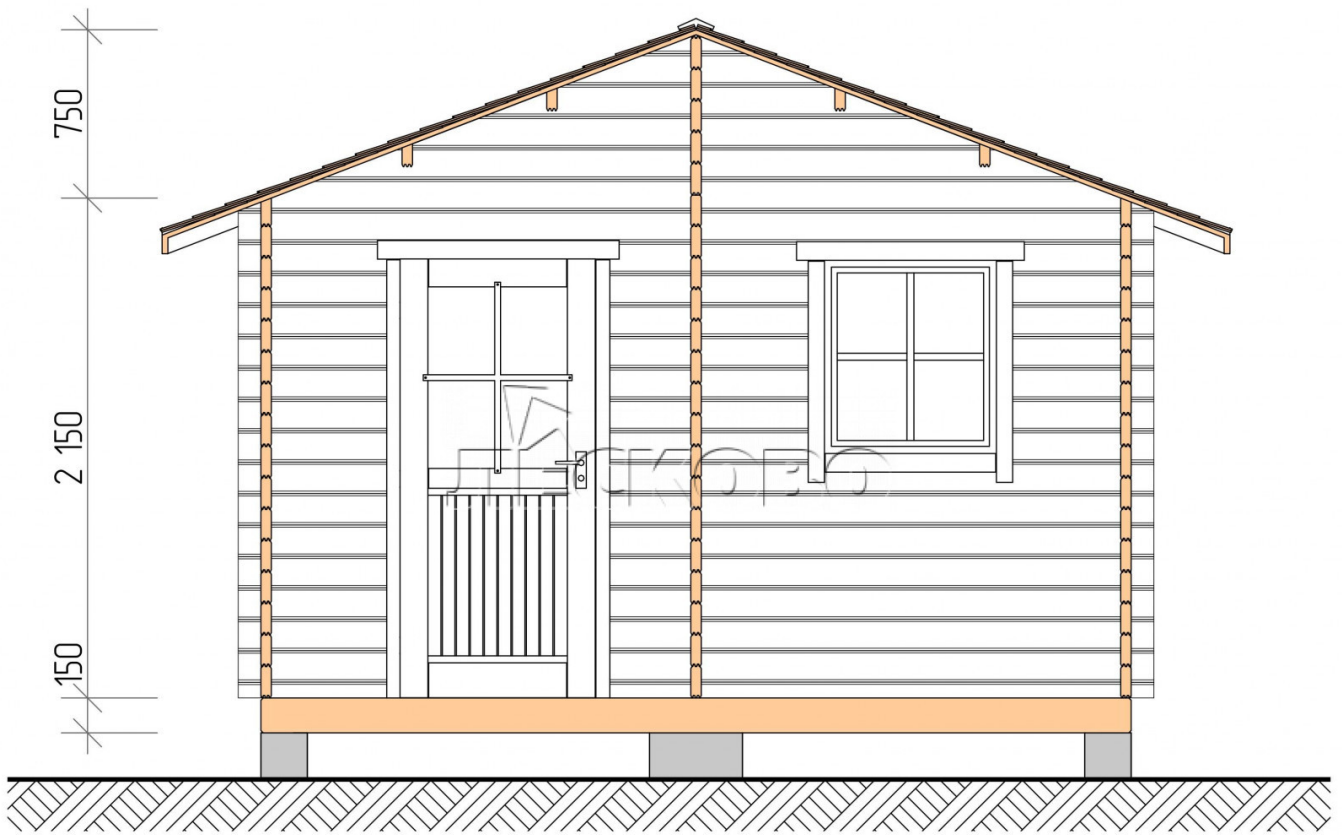

## Outdoor sauna "BL" series 4×4.5

Project Dimensions

4 × 4.5 / 15.6 m<sup>2</sup>

Full house set

**3,469 €**

# Разрез