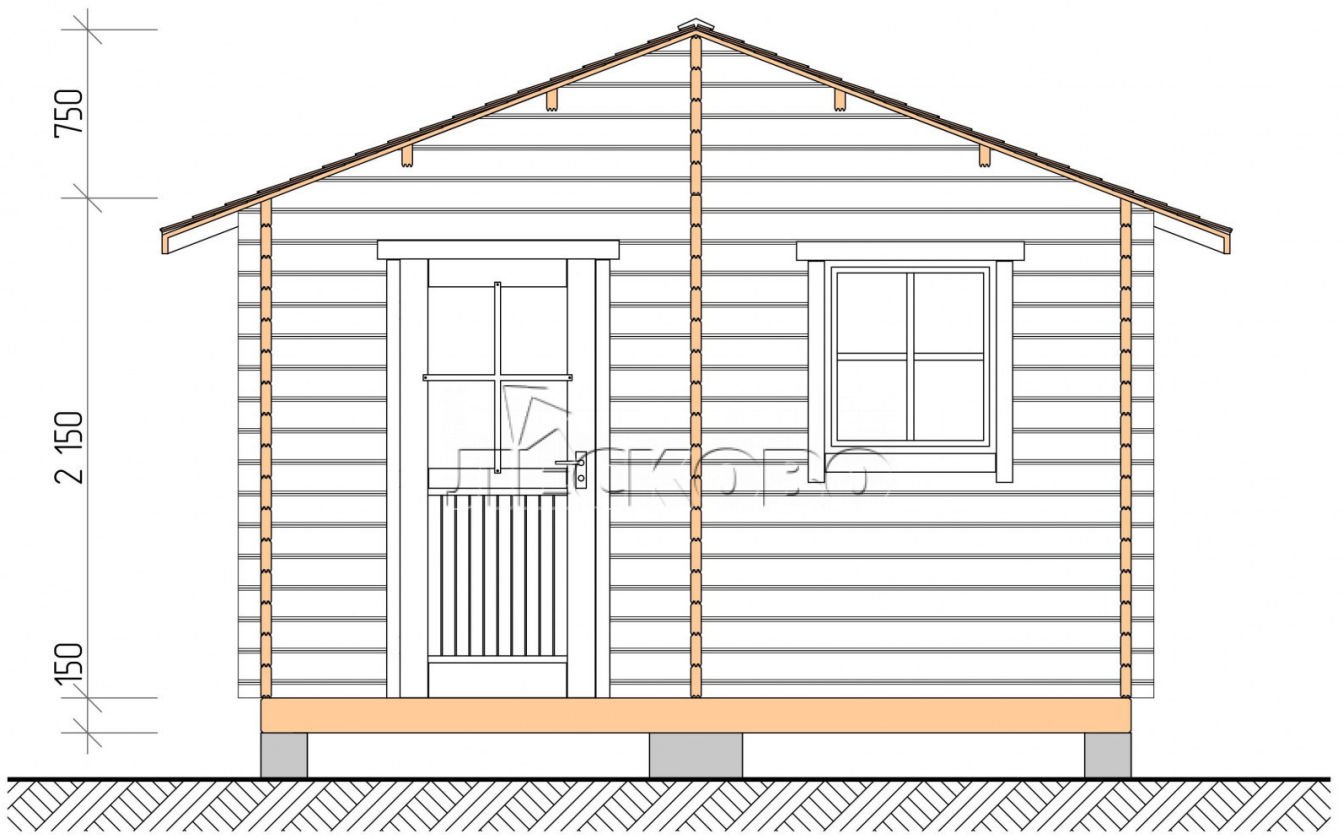

Outdoor sauna "BL" series 4×4

Project Dimensions

4 × 4 / 13.4 m²

Full house set

3,233 €

Timber

45 MM

65 MM
+ 807 €

Project planning

4 000

4 000

5,29
M²

2,49
M²

5,32
M²

Разрез

House Kit

- Wall kit: 44 × 145 mm mini-chamber drying chamber with bowls for the project. The material of the tree is spruce, pine (GOST 8486). Humidity 12-14%. The height of the walls is 2.16 m.;
- Logs, lower harness: board 45 × 145 mm chamber drying 10-12%;
- Floors: floorboard 35 mm., Chamber drying;
- Ceiling: imitation of a bar 20 × 135 mm, Chamber drying;
- Wooden windows, glass 4 mm, Single. Treatment with a colorless antiseptic. Hardware;