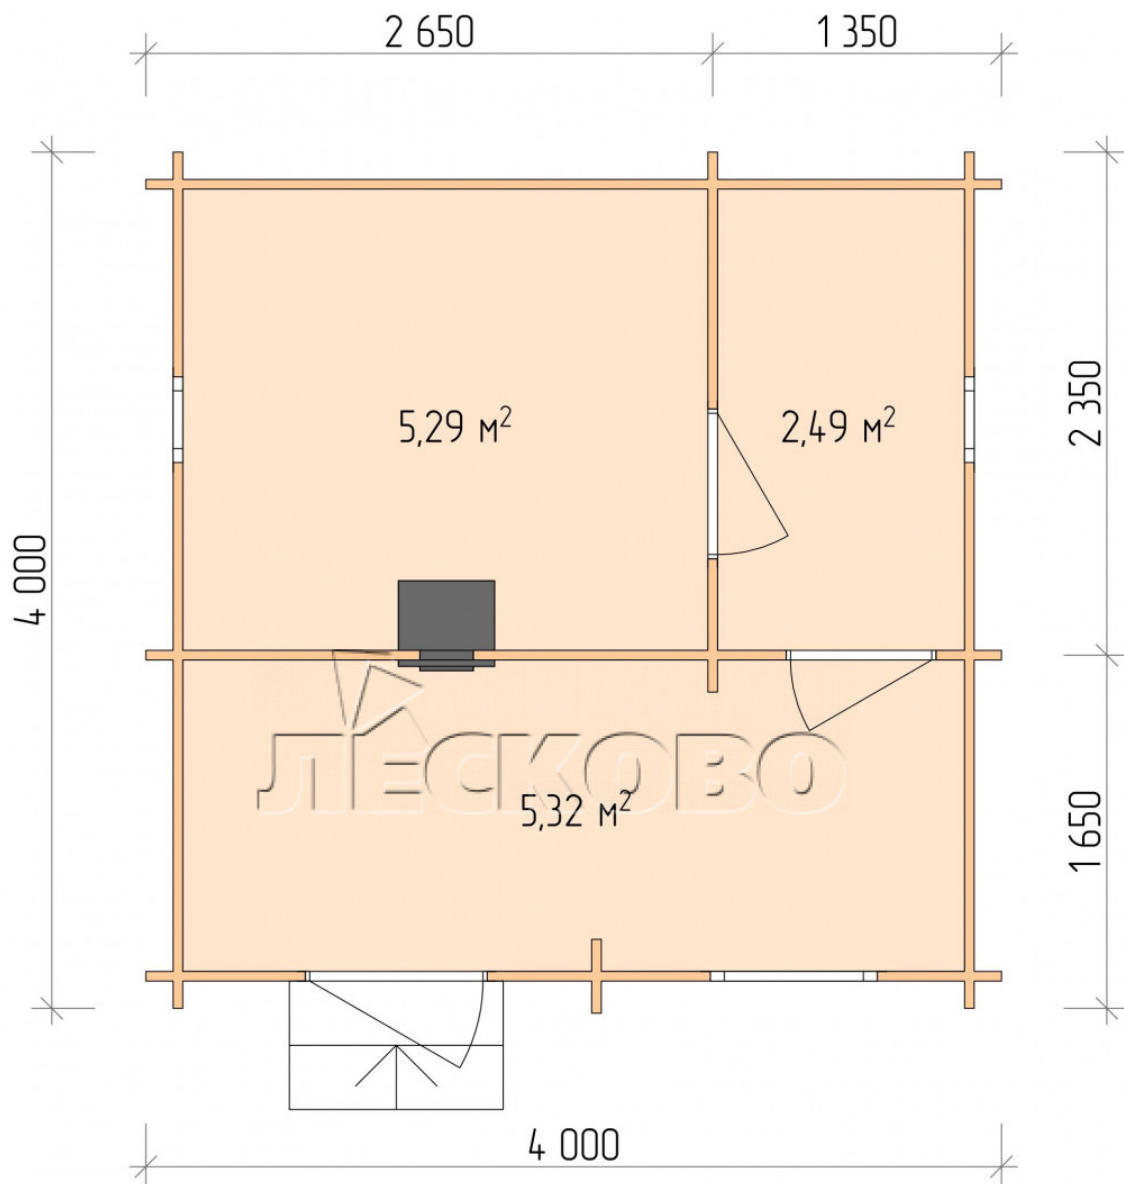

Outdoor sauna "BL" series 4×4

Project Dimensions

4 × 4 / 13.4 m²

Full house set

3,233 €

Timber

45 MM

65 MM
+ 807 €

Project planning

4 000

4 000

5,29
M²

2,49
M²

5,32
M²

Разрез

House Kit

- Wall kit: 44 × 145 mm mini-chamber drying chamber with bowls for the project. The material of the tree is spruce, pine (GOST 8486). Humidity 12-14%. The height of the walls is 2.16 m.;
- Logs, lower harness: board 45 × 145 mm chamber drying 10-12%;
- Floors: floorboard 35 mm., Chamber drying;
- Ceiling: imitation of a bar 20 × 135 mm, Chamber drying;
- Wooden windows, glass 4 mm, Single. Treatment with a colorless antiseptic. Hardware;

0.40×0.38 м.2 шт. 1.34×0.91 м.1 шт.

- Wooden doors;

0.84×1.885 м.
bath.2 шт.

0.84×1.885 м.
glass.1 шт.

7. Platbands: dry planed board 20 × 100 mm;

8. Roof: shingles;

9. Skirting board 35 mm.

+7 (927) 738-08-11