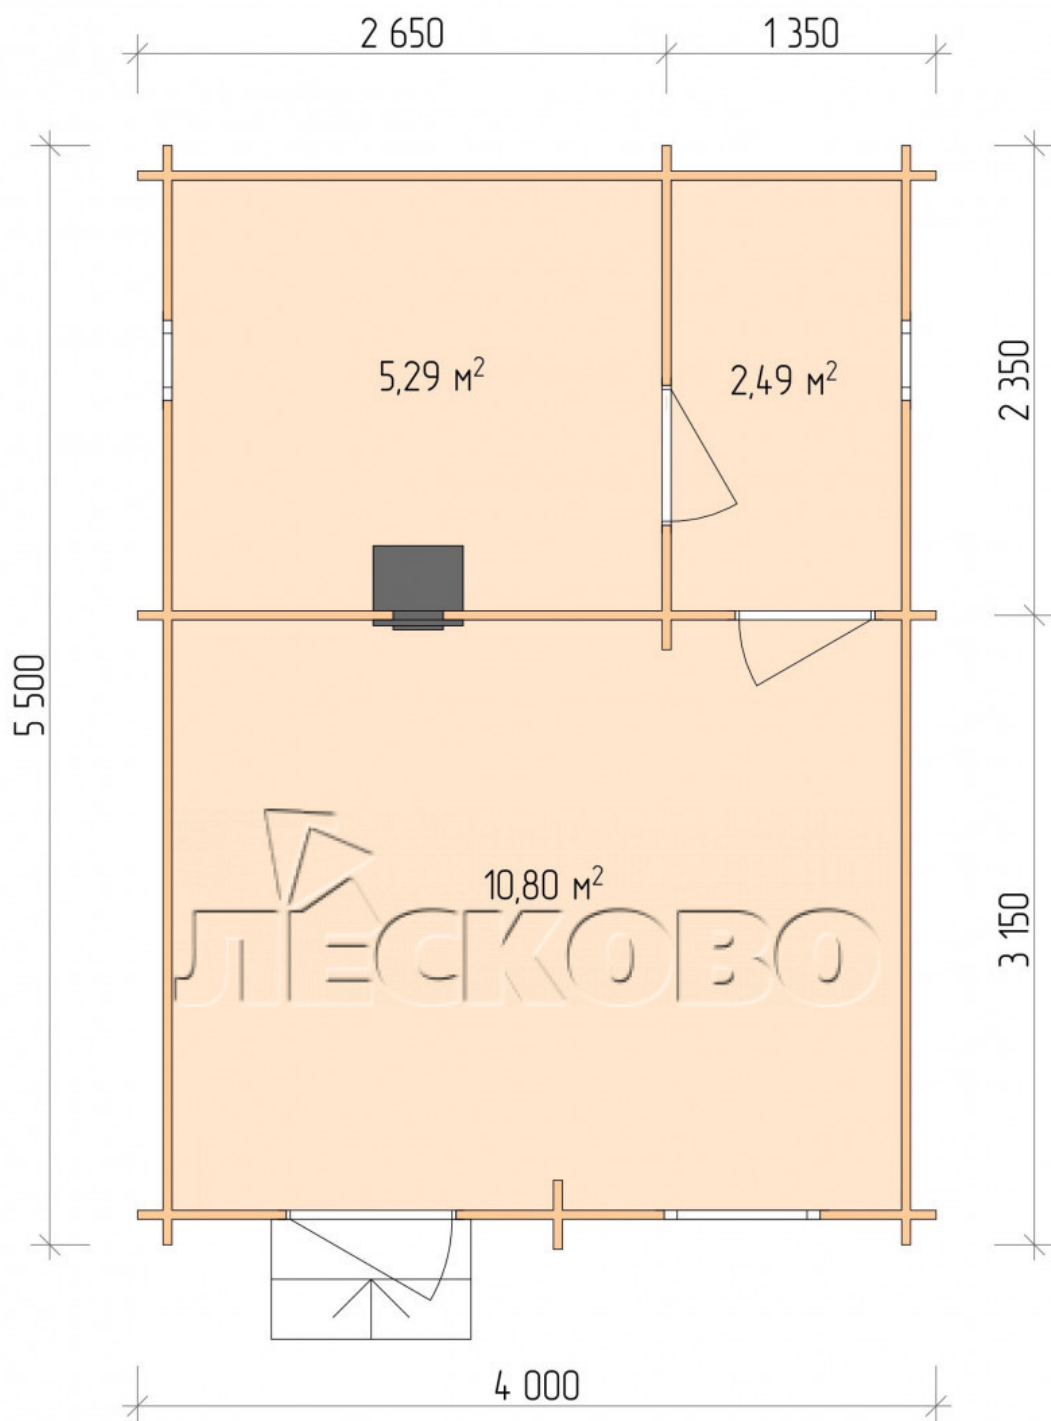

Outdoor sauna "BL" series 4×5.5

Project Dimensions

4 × 5.5 / 19.3 m²

Full house set

3,822 €

Timber

45 MM

65 MM
+ 941 €

Project planning

Разрез

House Kit

- Wall kit: 44 × 145 mm mini-chamber drying chamber with bowls for the project. The material of the tree is spruce, pine (GOST 8486). Humidity 12-14%. The height of the walls is 2.16 m.;
- Logs, lower harness: board 45 × 145 mm chamber drying 10-12%;
- Floors: floorboard 35 mm., Chamber drying;
- Ceiling: imitation of a bar 20 × 135 mm, Chamber drying;

- Wooden windows, glass 4 mm, Single. Treatment with a colorless antiseptic. Hardware;

0.40×0.38 м.2 шт.

1.34×0.91 м.1 шт.

- Wooden doors;

0.84×1.885 м.

bath.2 шт.

0.84×1.885 м.

glass.1 шт.

7. Platbands: dry planed board 20 × 100 mm;

8. Roof: shingles;

9. Skirting board 35 mm.

+7 (927) 738-08-11

г. Самара, ул. Дачная, д. 28, оф. 7