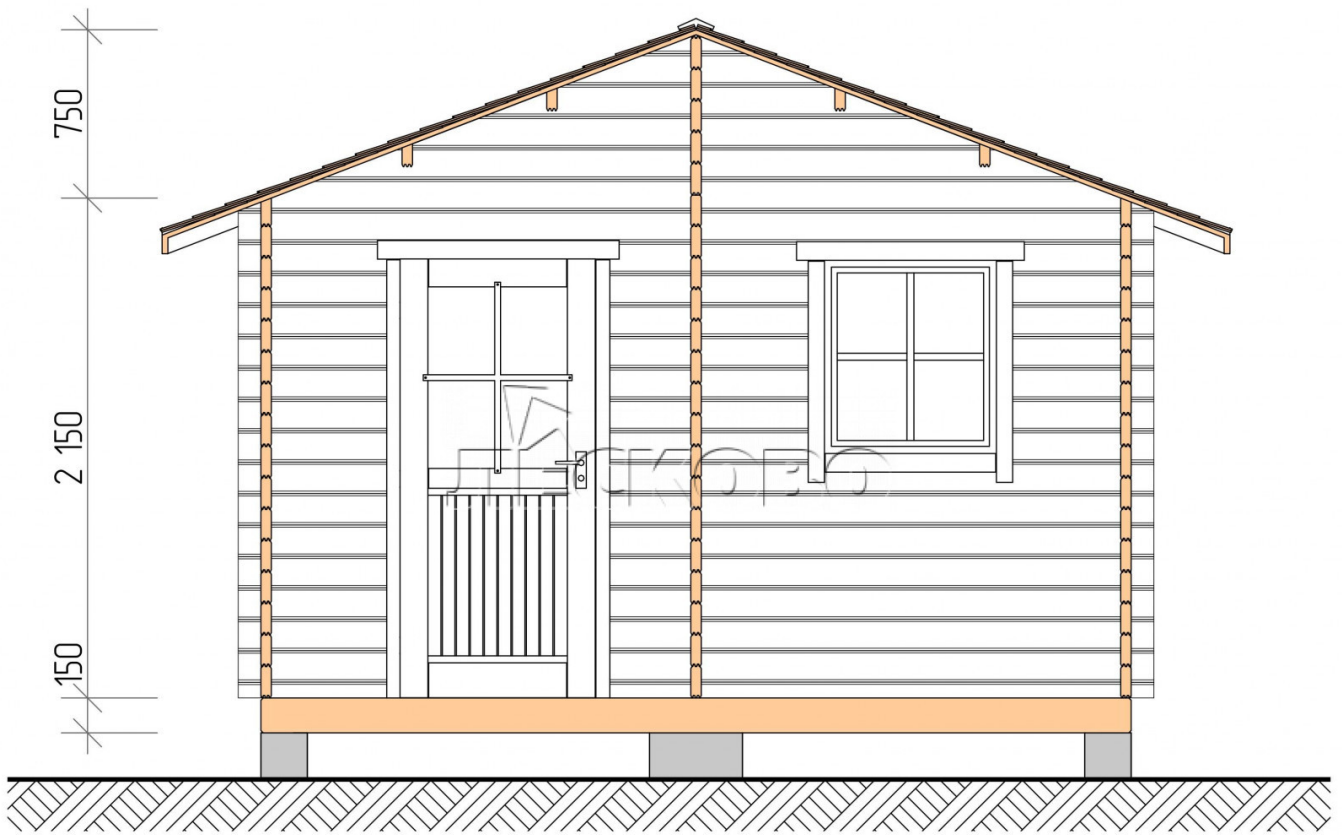

Outdoor sauna "BL" series 4×5.5

Project Dimensions

4 × 5.5 / 19.3 m²

Full house set

3,822 €

Timber

45 MM

65 MM
+ 941 €

Project planning

Разрез

House Kit

- Wall kit: 44 × 145 mm mini-chamber drying chamber with bowls for the project. The material of the tree is spruce, pine (GOST 8486). Humidity 12-14%. The height of the walls is 2.16 m.;
- Logs, lower harness: board 45 × 145 mm chamber drying 10-12%;
- Floors: floorboard 35 mm., Chamber drying;
- Ceiling: imitation of a bar 20 × 135 mm, Chamber drying;