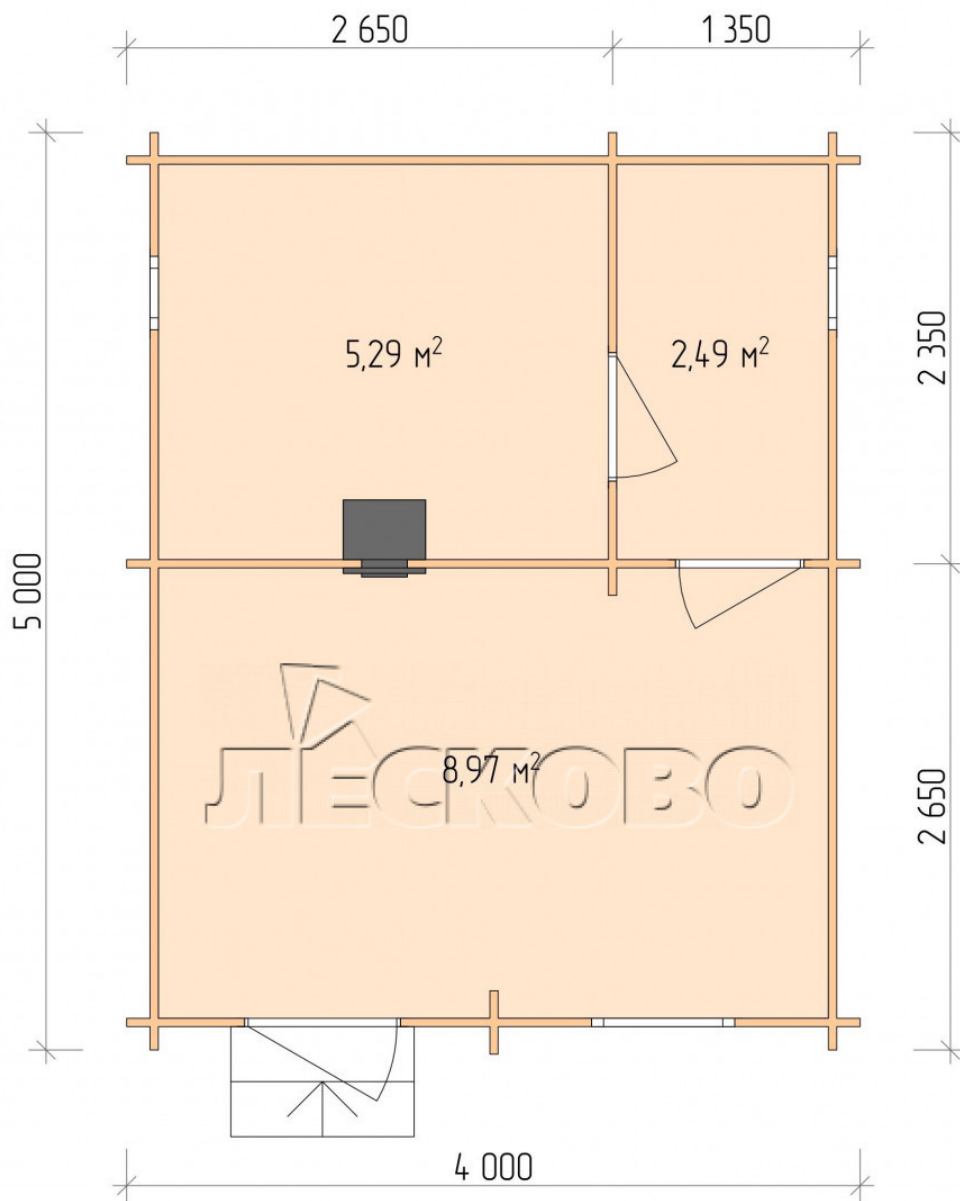

Outdoor sauna "BL" series 4×5

Project Dimensions

4 × 5 / 17.4 m²

Full house set

3,552 €

Timber

45 MM

65 MM
+ 867 €

Project planning

4 000

5 000

Разрез

House Kit

- Wall kit: 44 × 145 mm mini-chamber drying chamber with bowls for the project. The material of the tree is spruce, pine (GOST 8486). Humidity 12-14%. The height of the walls is 2.16 m.;
- Logs, lower harness: board 45 × 145 mm chamber drying 10-12%;
- Floors: floorboard 35 mm., Chamber drying;
- Ceiling: imitation of a bar 20 × 135 mm, Chamber drying;
- Wooden windows, glass 4 mm, Single. Treatment with a colorless antiseptic. Hardware;

0.40×0.38 м.2 шт. 1.34×0.91 м.1 шт.

- Wooden doors;

0.84×1.885 м.
bath.2 шт.

0.84×1.885 м.
glass.1 шт.

7. Platbands: dry planed board 20 × 100 mm;

8. Roof: shingles;

9. Skirting board 35 mm.

+7 (927) 738-08-11