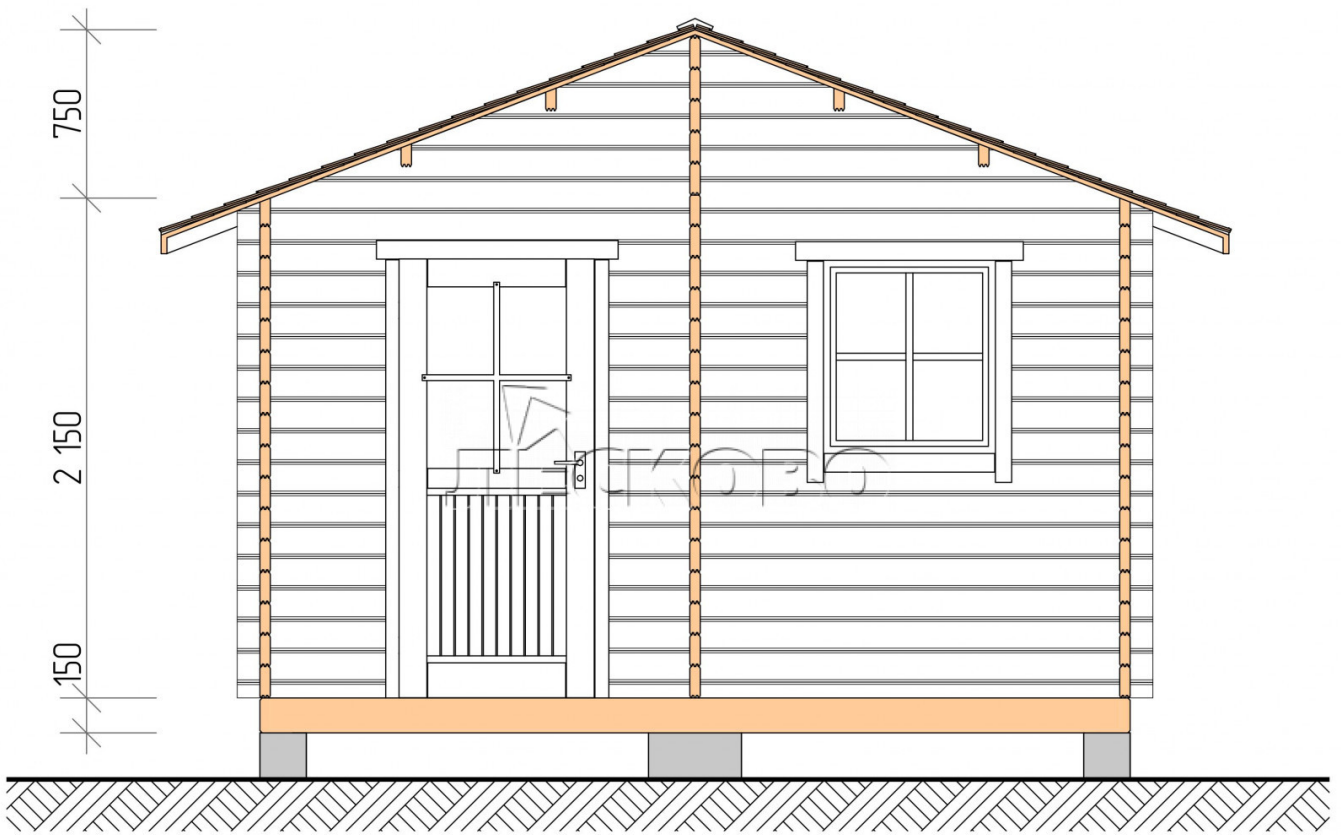

Outdoor sauna "BL" series 4×5

Project Dimensions

4 × 5 / 17.4 m²

Full house set

3,552 €

Timber

45 MM

65 MM
+ 867 €

Project planning

4 000

5 000

Разрез

House Kit

- Wall kit: 44 × 145 mm mini-chamber drying chamber with bowls for the project. The material of the tree is spruce, pine (GOST 8486). Humidity 12-14%. The height of the walls is 2.16 m.;
- Logs, lower harness: board 45 × 145 mm chamber drying 10-12%;
- Floors: floorboard 35 mm., Chamber drying;
- Ceiling: imitation of a bar 20 × 135 mm, Chamber drying;
- Wooden windows, glass 4 mm, Single. Treatment with a colorless antiseptic. Hardware;

0.40×0.38 м.2 шт. 1.34×0.91 м.1 шт.

- Wooden doors;

0.84×1.885 м.
bath.2 шт.

0.84×1.885 м.
glass.1 шт.

7. Platbands: dry planed board 20 × 100 mm;

8. Roof: shingles;

9. Skirting board 35 mm.

+7 (927) 738-08-11