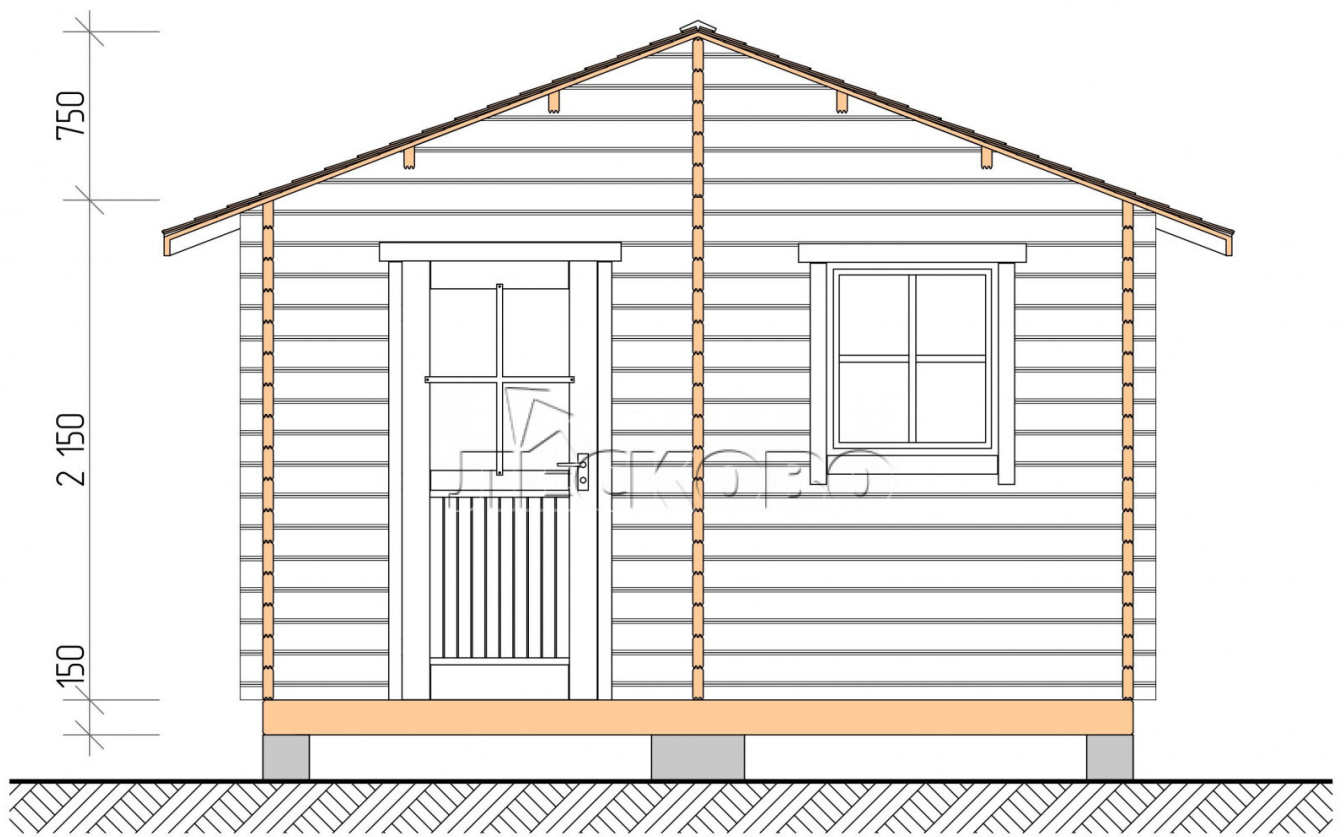

Outdoor sauna "BL" series 4×6

Project Dimensions

4 × 6 / 21.1 m²

Full house set

3,715 €

Timber

45 MM

65 MM
+ 812 €

Project planning

4 000

6 000

Разрез

House Kit

- Wall kit: 44 × 145 mm mini-chamber drying chamber with bowls for the project. The material of the tree is spruce, pine (GOST 8486). Humidity 12-14%. The height of the walls is 2.16 m.;
- Logs, lower harness: board 45 × 145 mm chamber drying 10-12%;
- Floors: floorboard 35 mm., Chamber drying;
- Ceiling: imitation of a bar 20 × 135 mm, Chamber drying;