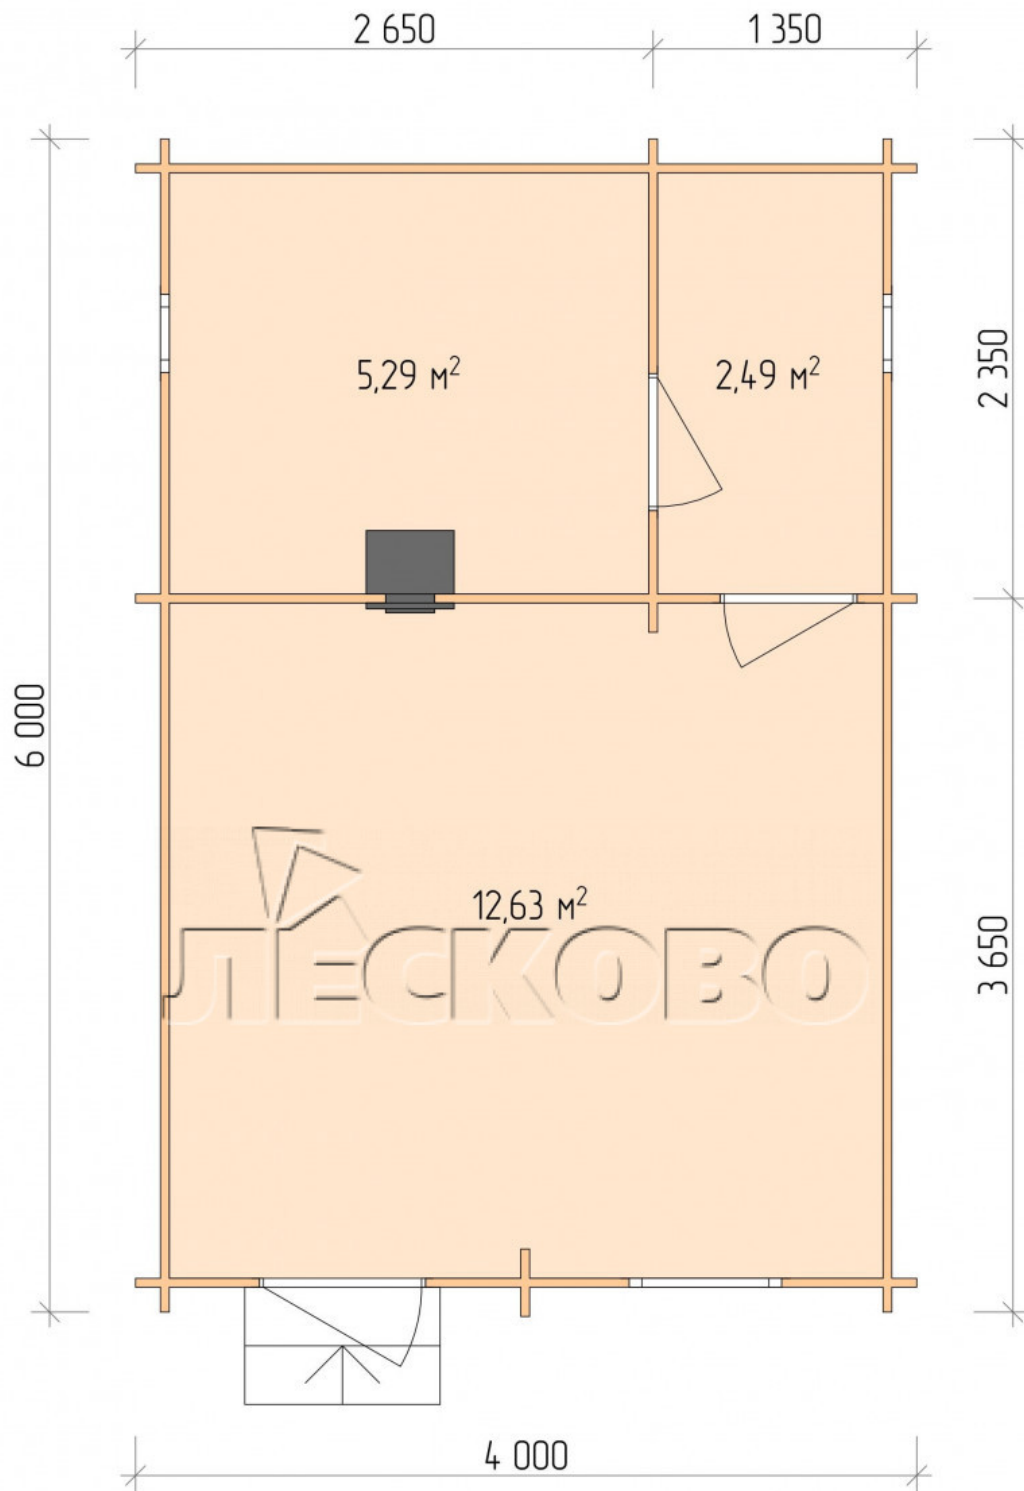

Outdoor sauna "BL" series 4×6

Project Dimensions

4 × 6 / 21.1 m²

Full house set

3,715 €

Timber

45 MM

65 MM
+ 812 €

Project planning

4 000

6 000

Разрез

House Kit

- Wall kit: 44 × 145 mm mini-chamber drying chamber with bowls for the project. The material of the tree is spruce, pine (GOST 8486). Humidity 12-14%. The height of the walls is 2.16 m.;
- Logs, lower harness: board 45 × 145 mm chamber drying 10-12%;
- Floors: floorboard 35 mm., Chamber drying;
- Ceiling: imitation of a bar 20 × 135 mm, Chamber drying;

- Wooden windows, glass 4 mm, Single. Treatment with a colorless antiseptic. Hardware;

0.40×0.38 м.2 шт.

1.34×0.91 м.1 шт.

- Wooden doors;

0.84×1.885 м.

bath.2 шт.

0.84×1.885 м.

glass.1 шт.

7. Platbands: dry planed board 20 × 100 mm;

8. Roof: shingles;

9. Skirting board 35 mm.

+7 (927) 738-08-11

г. Самара, ул. Дачная, д. 28, оф. 7