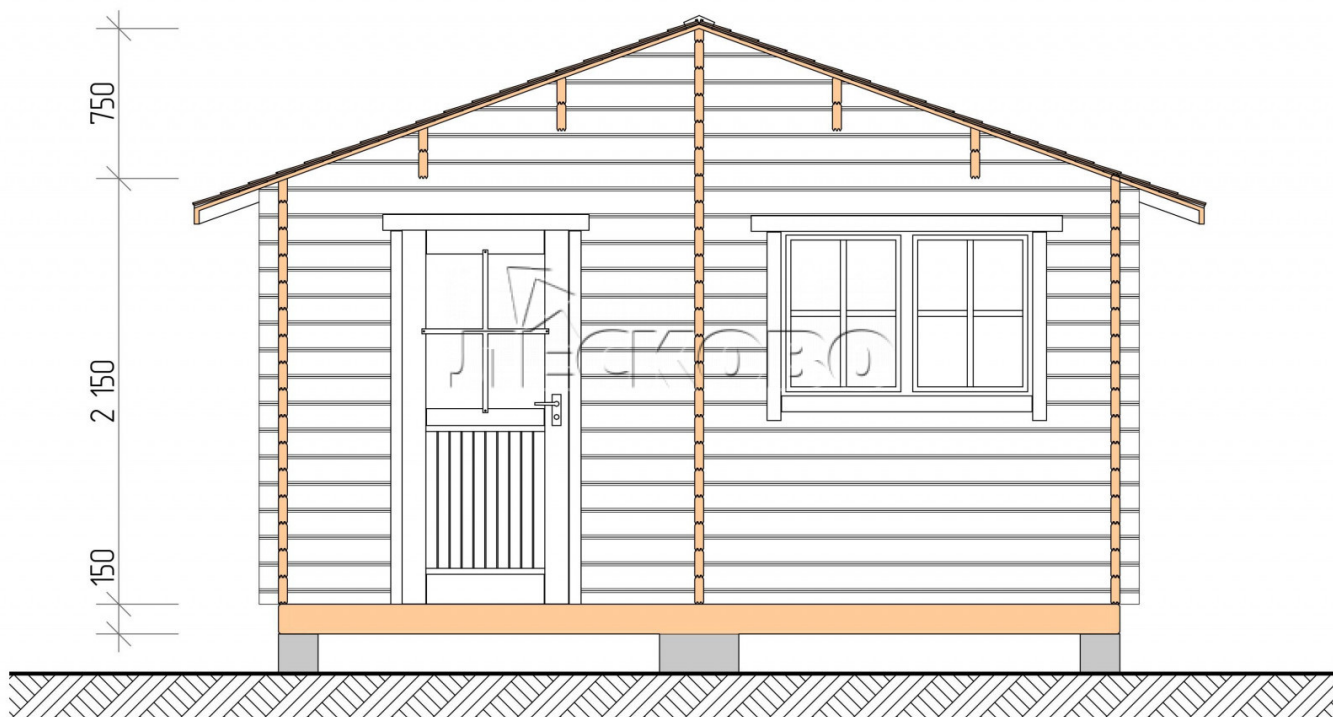

Outdoor sauna "BL" series 4.5×4.5

Project Dimensions

4.5 × 4.5 / 17.7 m²

Full house set

3,768 €

Timber

45 MM

65 MM
+ 897 €

Project planning

4 500

4 500

Разрез

House Kit

- Wall kit: 44 × 145 mm mini-chamber drying chamber with bowls for the project. The material of the tree is spruce, pine (GOST 8486). Humidity 12-14%. The height of the walls is 2.16 m.;
- Logs, lower harness: board 45 × 145 mm chamber drying 10-12%;
- Floors: floorboard 35 mm., Chamber drying;
- Ceiling: imitation of a bar 20 × 135 mm, Chamber drying;
- Wooden windows, glass 4 mm, Single. Treatment with a colorless antiseptic. Hardware;

0.40×0.38 м.2 шт.

1.34×0.91 м.1 шт.

- Wooden doors;

0.84×1.885 м.
bath.2 шт.

0.84×1.885 м.
glass.1 шт.

7. Platbands: dry planed board 20 × 100 mm;

8. Roof: shingles;

9. Skirting board 35 mm.