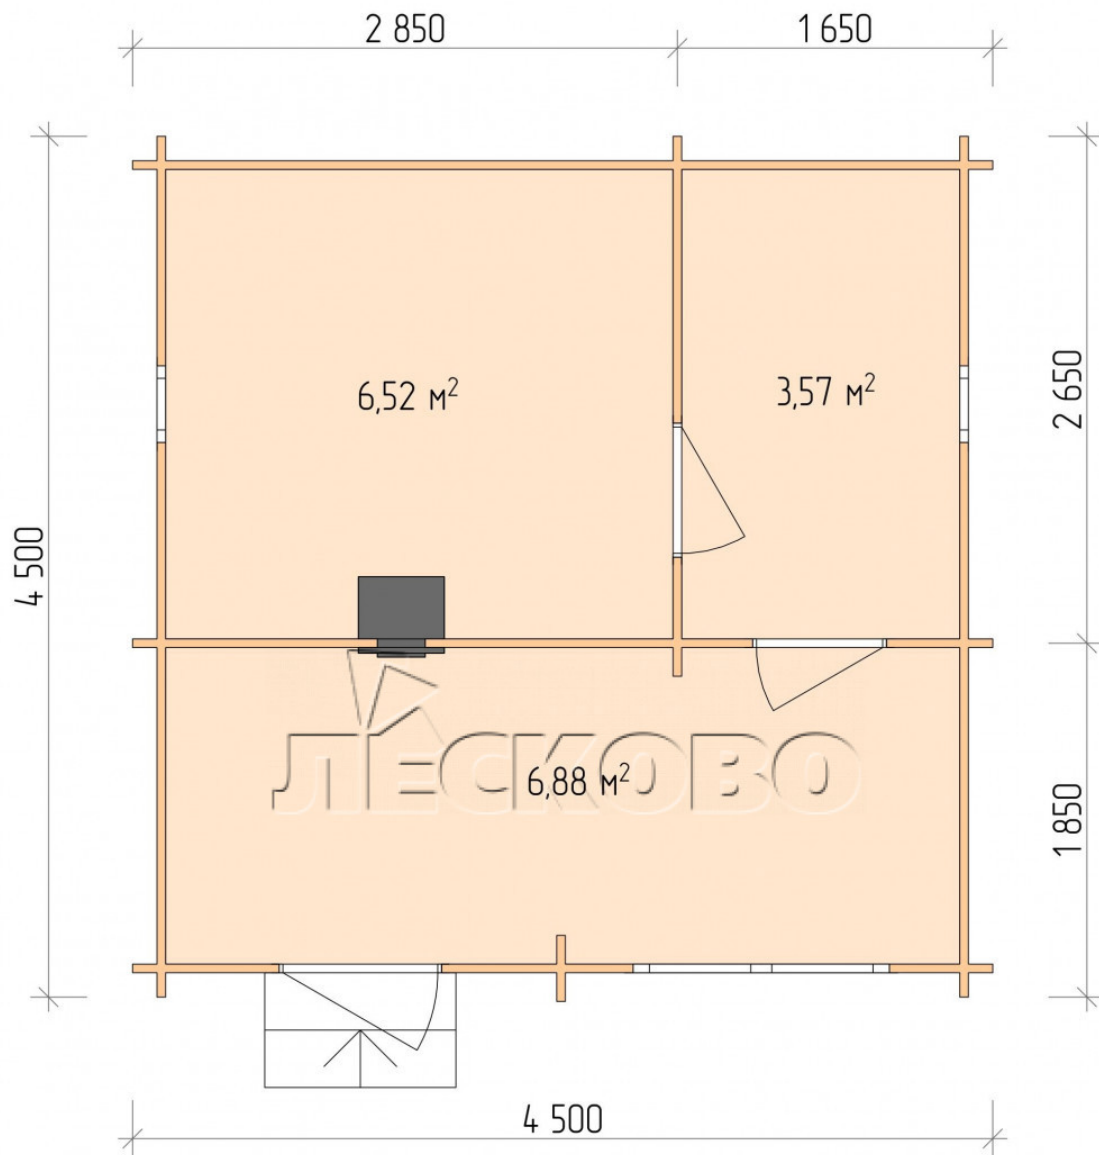

Outdoor sauna "BL" series 4.5×4.5

Project Dimensions

4.5 × 4.5 / 17.7 m²

Full house set

3,768 €

Timber

45 MM

65 MM
+ 897 €

Project planning

4 500

4 500

Разрез

House Kit

- Wall kit: 44 × 145 mm mini-chamber drying chamber with bowls for the project. The material of the tree is spruce, pine (GOST 8486). Humidity 12-14%. The height of the walls is 2.16 m.;
- Logs, lower harness: board 45 × 145 mm chamber drying 10-12%;
- Floors: floorboard 35 mm., Chamber drying;
- Ceiling: imitation of a bar 20 × 135 mm, Chamber drying;
- Wooden windows, glass 4 mm, Single. Treatment with a colorless antiseptic. Hardware;

0.40×0.38 м.2 шт.

1.34×0.91 м.1 шт.

- Wooden doors;

0.84×1.885 м.
bath.2 шт.

0.84×1.885 м.
glass.1 шт.

7. Platbands: dry planed board 20 × 100 mm;

8. Roof: shingles;

9. Skirting board 35 mm.