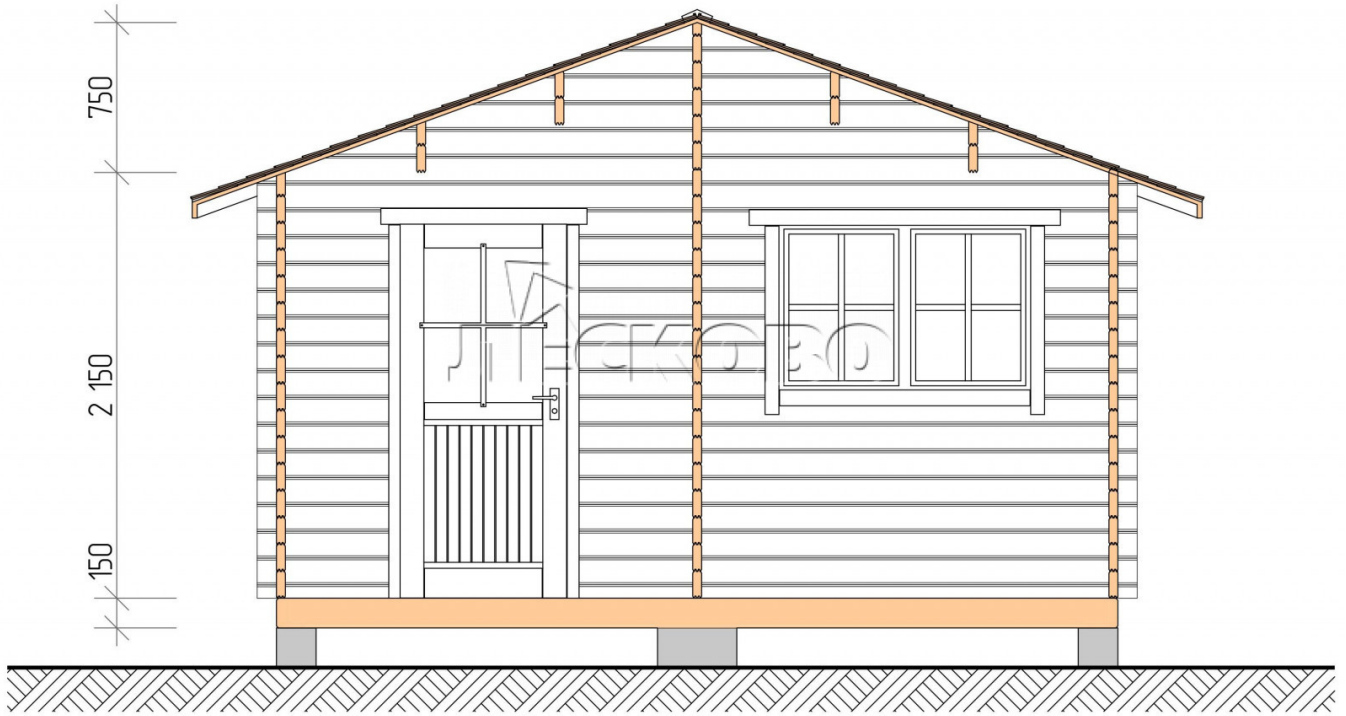

Outdoor sauna "BL" series 4.5×5.5

Project Dimensions

4.5 × 5.5 / 21.9 m²

Full house set

4,208 €

Timber

45 MM

65 MM
+ 981 €

Project planning

4 500

5 500

Разрез

House Kit

- Wall kit: 44 × 145 mm mini-chamber drying chamber with bowls for the project. The material of the tree is spruce, pine (GOST 8486). Humidity 12-14%. The height of the walls is 2.16 m.;
- Logs, lower harness: board 45 × 145 mm chamber drying 10-12%;
- Floors: floorboard 35 mm., Chamber drying;
- Ceiling: imitation of a bar 20 × 135 mm, Chamber drying;
- Wooden windows, glass 4 mm, Single. Treatment with a colorless antiseptic. Hardware;

0.40×0.38 м.2 шт. 1.34×0.91 м.1 шт.

- Wooden doors;

0.84×1.885 м.
bath.2 шт.

0.84×1.885 м.
glass.1 шт.

7. Platbands: dry planed board 20 × 100 mm;

8. Roof: shingles;

9. Skirting board 35 mm.

+7 (927) 738-08-11