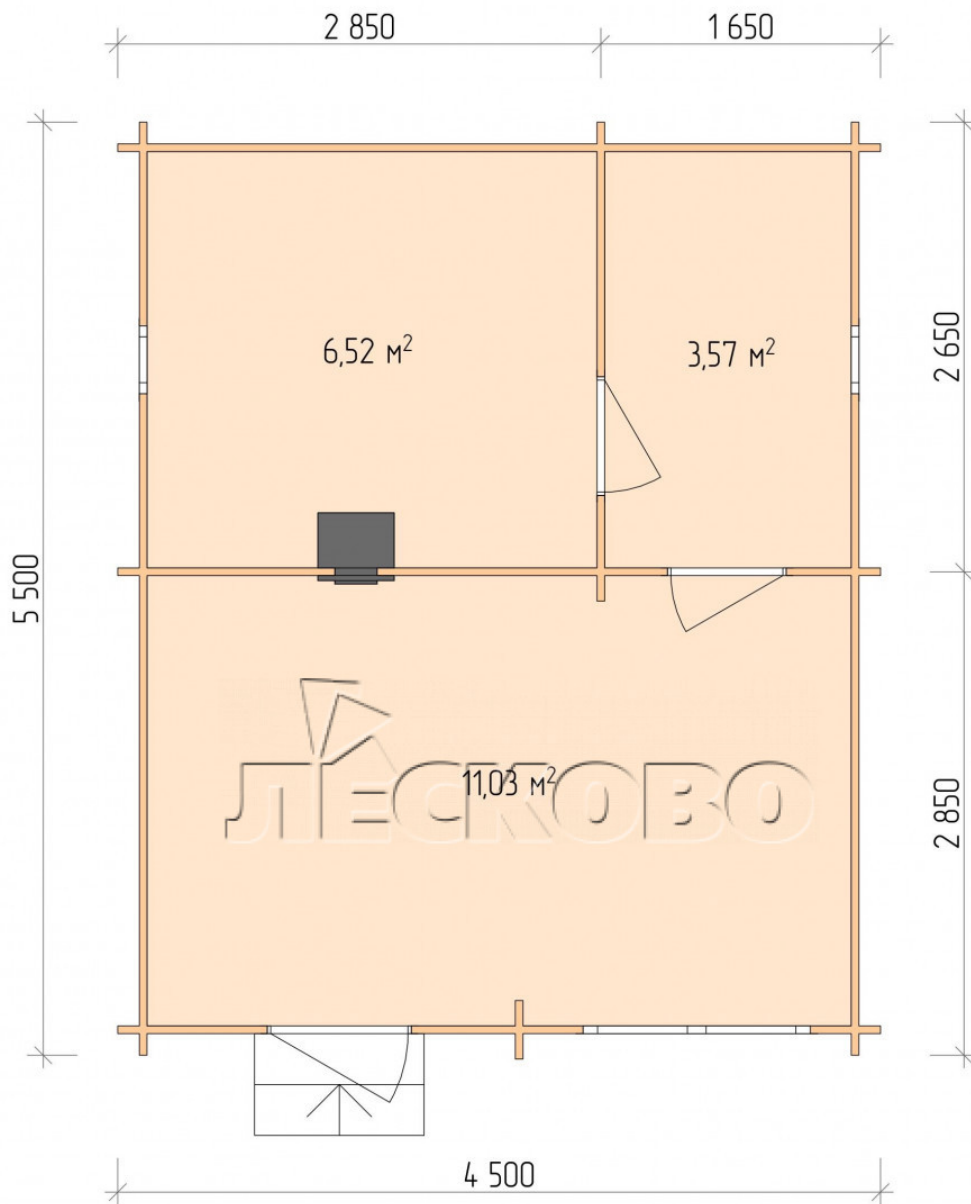

Outdoor sauna "BL" series 4.5×5.5

Project Dimensions

4.5 × 5.5 / 21.9 m²

Full house set

4,208 €

Timber

45 MM

65 MM
+ 981 €

Project planning

4 500

5 500

Разрез

House Kit

- Wall kit: 44 × 145 mm mini-chamber drying chamber with bowls for the project. The material of the tree is spruce, pine (GOST 8486). Humidity 12-14%. The height of the walls is 2.16 m.;
- Logs, lower harness: board 45 × 145 mm chamber drying 10-12%;
- Floors: floorboard 35 mm., Chamber drying;
- Ceiling: imitation of a bar 20 × 135 mm, Chamber drying;
- Wooden windows, glass 4 mm, Single. Treatment with a colorless antiseptic. Hardware;

0.40×0.38 м.2 шт. 1.34×0.91 м.1 шт.

- Wooden doors;

0.84×1.885 м.
bath.2 шт.

0.84×1.885 м.
glass.1 шт.

7. Platbands: dry planed board 20 × 100 mm;

8. Roof: shingles;

9. Skirting board 35 mm.

+7 (927) 738-08-11